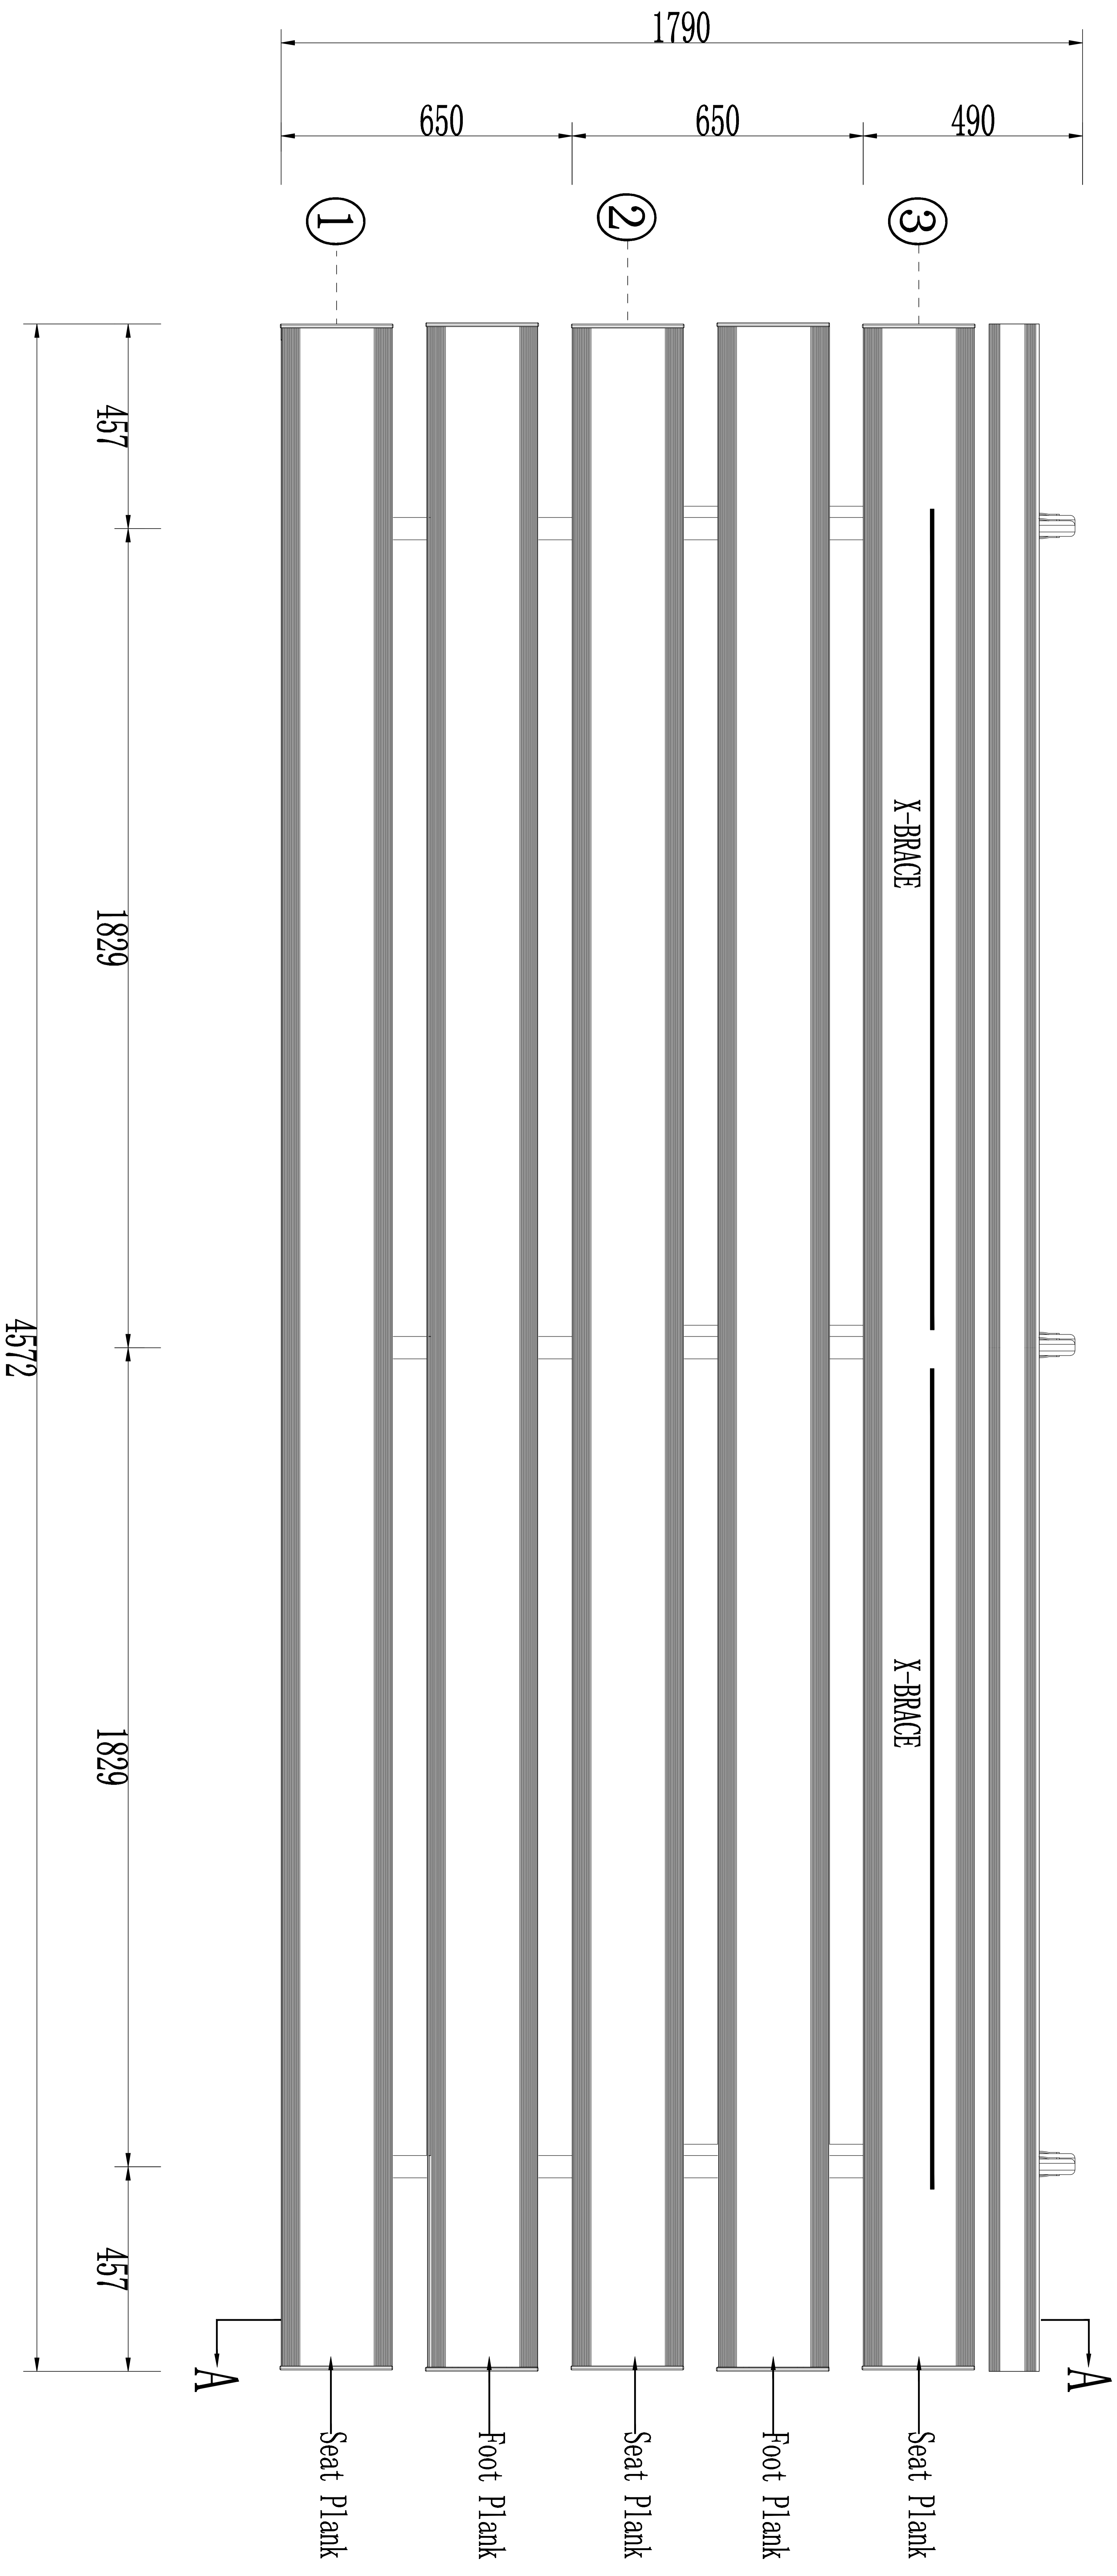

Size table	S	M	L	XL
Row Spacing	650mm	700mm	750mm	800mm

SEATING PLAN

UNIT : mm

Mountain bleacher

SCALE	1:100	ID	3F-W650-F250-S291-B250
DATE	2020/7/27	https://www.mountainbleacher.com	
DESIGN	Mr. Lau	Tel: 008615070297138 / 00861887922225	
CHECK	Mr. Cheung	E-mail: dong@mountainbleacher.com	
TITLE			
	NO.	1	