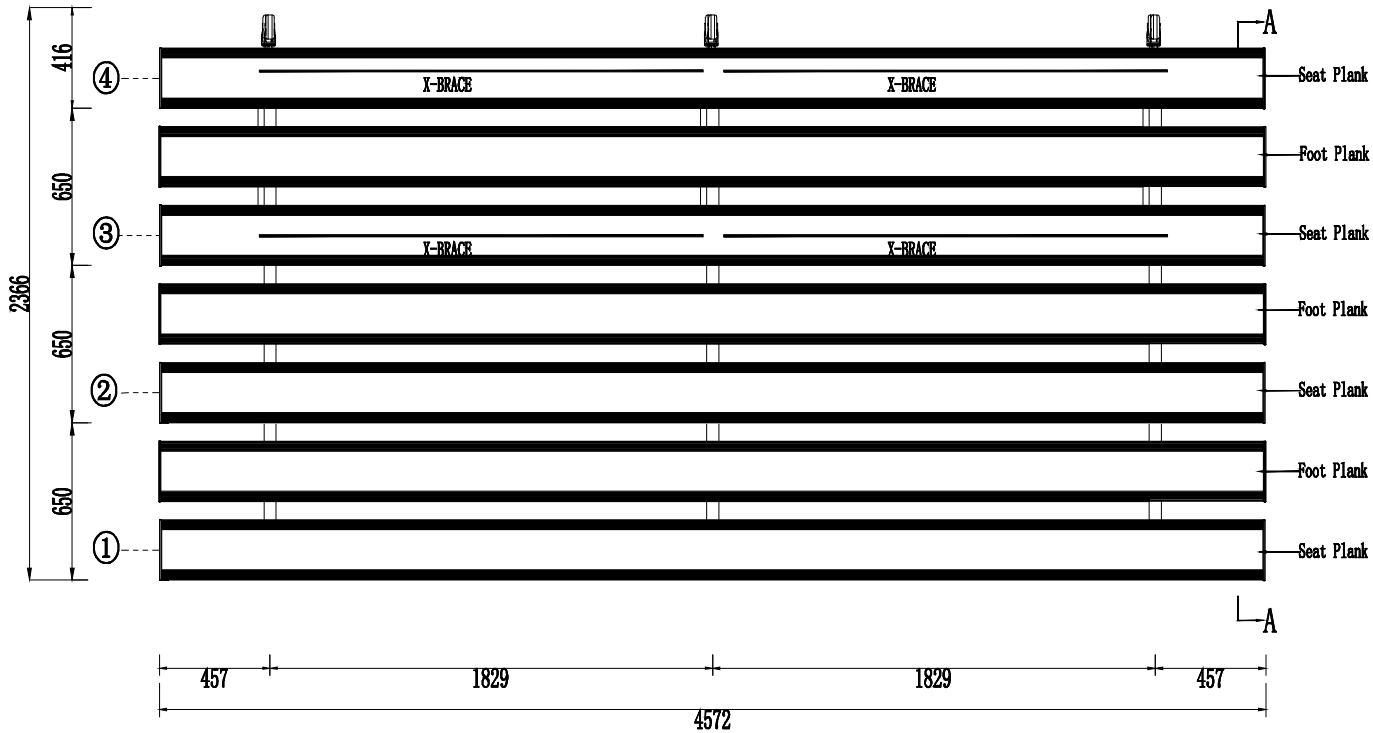

Mountain bleacher

SCALE: 1:100 ID: 4F-W650-F291-S300
 DATE: 2020/7/21 https://www.mountainbleacher.com
 DESIGN: Mr. Liu
 CHECK: Mr. Cheng E-mail: dong@mountainbleacher.com
 TITLE: 1

Size table	S	M	L	XL
Row Spacing	650mm	700mm	750mm	800mm
	√			

UNIT: mm

Size table	S	M	L	XL
Row Spacing	650mm	700mm	750mm	800mm
	√			

SEATING PLAN

 Mountain bleacher			
SCALE	1:100	ID	4P-W650-F291-5300
DATE	2020/1/21	https://www.mountainbleacher.com	
DESIGN	Mr. Lan	PROOF	
CHECK	Mr. Chong	E-mail: dong@mountainbleacher.com	
TITLE			1

Size table	S	M	L	XL
Row Spacing	650mm	700mm	750mm	800mm
		√		

SEATING PLAN

		Mountain bleacher	
SCALE	1:100	ID	4P-W700-F397-S300
DATE	2020/7/27	https://www.mountainbleacher.com	
DESIGN	Mr. Lan	TEL	008618879258883, 008619870889828
CHECK	Mr. Cheng	E-MAIL	dong@mountainbleacher.com
TITLE		NO.	1

Size table	S	M	L	XL
Row Spacing	650mm	700mm	750mm	800mm
		✓		

SEATING PLAN

		Mountain bleacher	
SCALE	1:100	ID	4P-W700-F397-S900-R250/T
DATE	2020/7/27	https://www.mountainbleacher.com	
DESIGN	Mr. Lau	PROOF	Tel: 008618879258883, 008615870889628
CHECK	Mr. Cheung	E-mail: dong@mountainbleacher.com	
UNIT: mm	SCALE	NO.	1