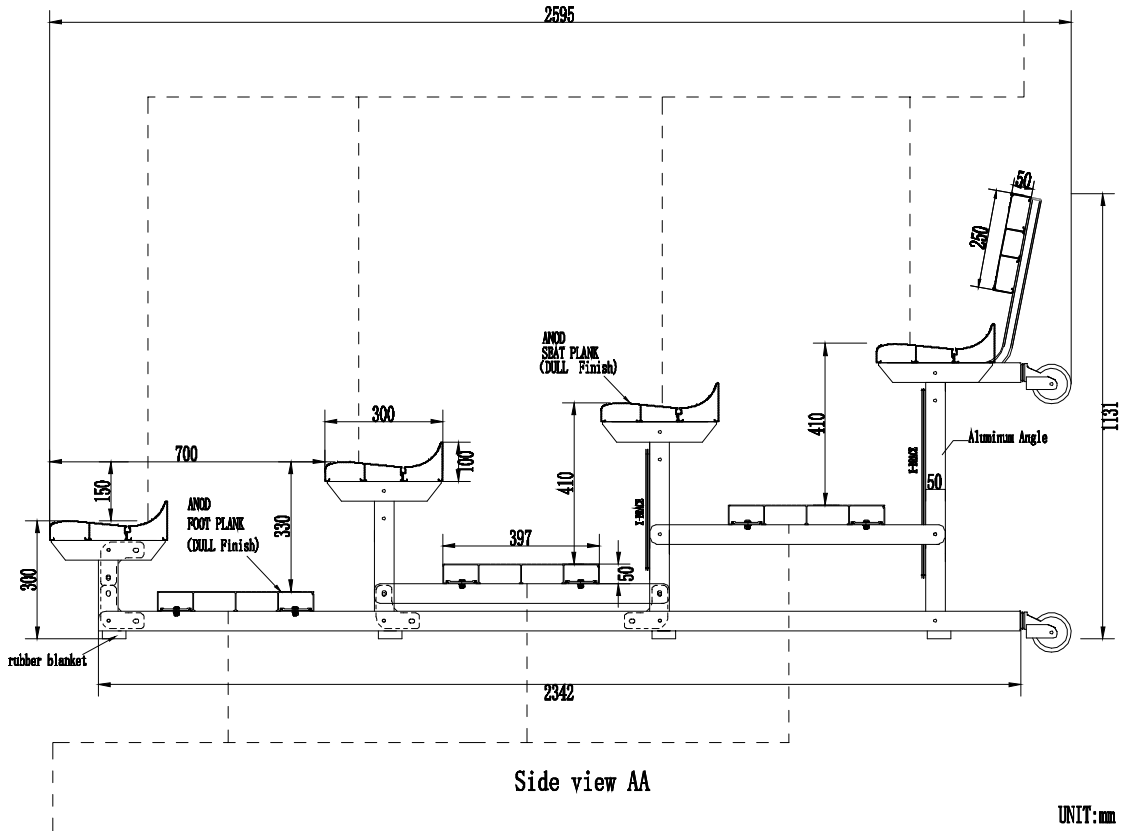

Size table	S	M	L	XL
Order wide	650mm	700mm	750mm	800mm
		√		

Side view AA

UNIT:mm

Seat model optional

SEAT PLANK	Live Load	advice	choose
1 300*60*100 Aluminum alloy	2.13kn/m²	★★★	
2 291*50*42 Aluminum alloy	1.9kn/m²	★★★★★	
3 250*50*42 Aluminum alloy	1.77kn/m²	★★★★★	
4 250*38*42 Aluminum alloy	1.01kn/m²		
5 300*450*100 Aluminum alloy	1.78kn/m²	★★	
6 410*175*42 Aluminum alloy	1.78kn/m²	★★	
7 450*410*330 Aluminum alloy	1.78kn/m²	★★	

The pedal	1	2	3	4
	397*50*2	291*50*2	250*50*2	250*38*2
bear	kn/m² 4.76	3.48	3.00	1.71
advice	choose ★★	★★★★★	★★★★	Is not recommended

Mountain bleacher

SCALE: 1:100 ID: 4F-7700-F397-5300-B250

DATE: 2020/1/27 <https://www.mountainbleacher.com>

DESIGN: Mr. Lam TEL: 008618879222228, 008618070297138

DRAW: Mr. Cheung E-mail: dong@mountainbleacher.com

TITLE: NO. 1