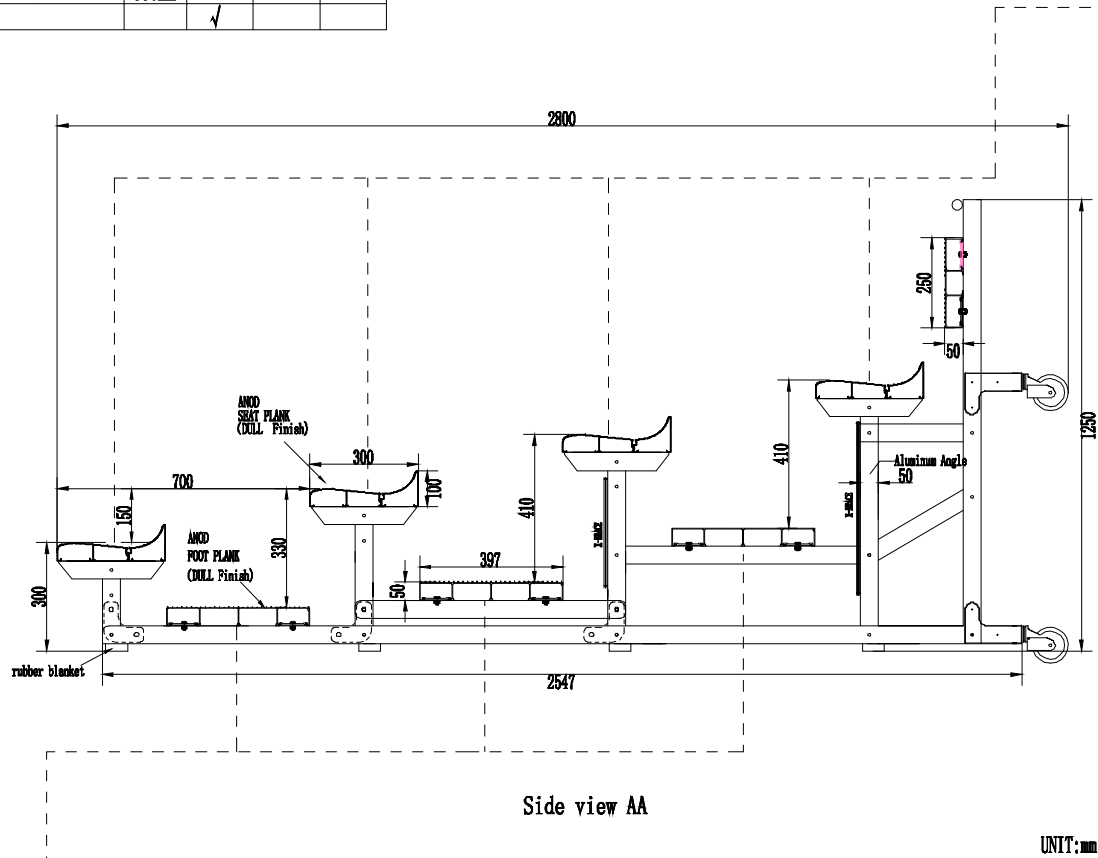

DESIGN: Mr. Lam TEL: 008618879222228, 008618070297138

DRAW: Mr. Cheung E-mail: dong@mountainbleacher.com

TITLE: NO. 1

Size table	S	M	L	XL
Row Spacing	650mm	700mm	750mm	800mm
		√		

SEATING PLAN

UNIT: mm

 Mountain bleacher	
SCALE: 1:100	ID: 4P-W700-F397-S300-B250
DATE: 2020/11/27	URL: https://www.mountainbleacher.com
DESIGN: Mr. Lau	TEL: 008618879256883, 008615870889828
CHECK: Mr. Cheng	E-MAIL: dong@mountainbleacher.com
TITLE:	NO. 1

Size table	S	M	L	XL
Row Spacing	650mm	700mm	750mm	800mm
		√		

SEATING PLAN

 Mountain bleacher	
SCALE	1:100
DATE	2020/1/27
DESIGN	Mr. Lex
CHECK	Mr. Cheung
ID	4P-W700-F397-S300-B250
https://www.mountainbleacher.com	
Tel: 008618879258883, 008619370889828	
E-mail: dong@mountainbleacher.com	
TITLE	NO. 1

UNIT: mm

Size table	S	M	L	XL
Order wide	650mm	700mm	750mm	800mm
		✓		

Side view AA

UNIT: mm

Seat model optional

	SEAT PLANK	Live load	advice	choose
1	300*50*2 Aluminum alloy	2.13kn/m ²	★★★	
2	291*50*2 Aluminum alloy	1.9kn/m ²	★★★★★	
3	250*50*2 Aluminum alloy	1.77kn/m ²	★★★★★	
4	250*38*2 Aluminum alloy	1.01kn/m ²		
5	300*450*100 Aluminum alloy	1.76kn/m ²	★★	
6	410*175*42 Aluminum alloy	1.76kn/m ²	★★	
7	450*410*330 Aluminum alloy	1.76kn/m ²	★★	

Size table	S	M	L	XL
Row Spacing	650mm	700mm	750mm	800mm
		✓		

SEATING PLAN

		Mountain bleacher	
SCALE	1:100	ID	4P-W700-F397-S900-R250/T
DATE	2020/7/27	https://www.mountainbleacher.com	
DESIGN	Mr. Lau	PROOF	Tel: 008618879258883, 008615870889628
CHECK	Mr. Cheung	E-mail: dong@mountainbleacher.com	
UNIT: mm	SCALE	NO.	1