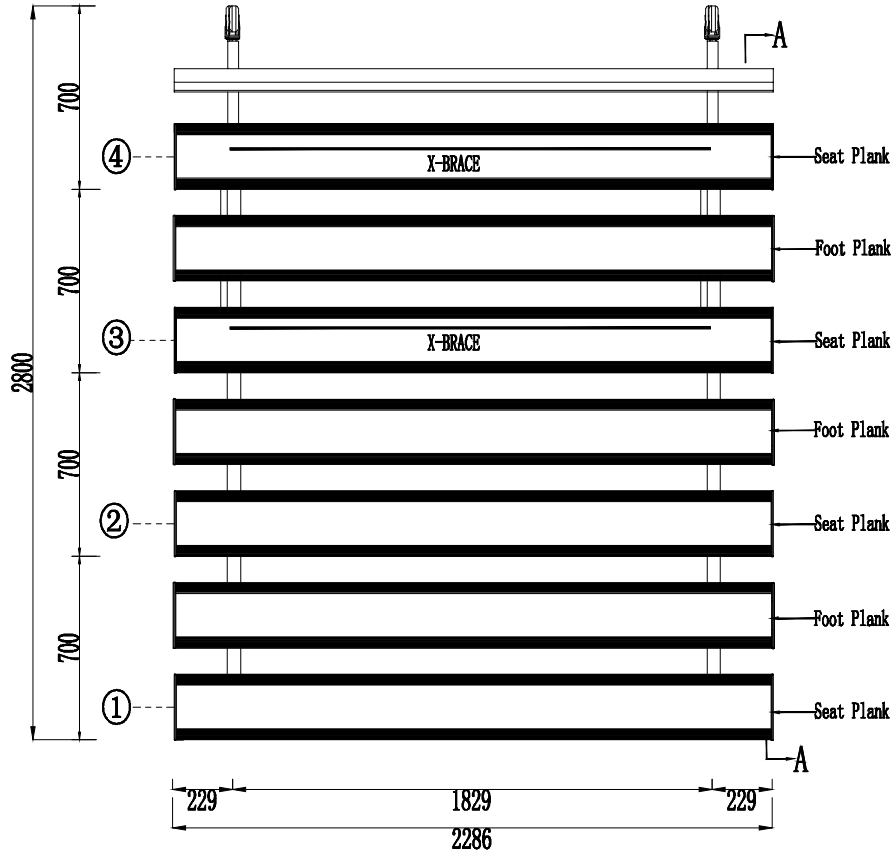

Size table	S	M	L	XL
Row Spacing	650mm	700mm	750mm	800mm
		√		

SEATING PLAN

 Mountain bleacher	
SCALE	1:100
DATE	2020/1/27
DESIGN	Mr. Lex
CHECK	Mr. Cheung
ID	4P-W700-F397-S300-B250
https://www.mountainbleacher.com	
Tel: 008618879258883, 008619370889828	
E-mail: dong@mountainbleacher.com	
TITLE	NO. 1

UNIT: mm

Size table	S	M	L	XL
Order wide	650mm	700mm	750mm	800mm
		✓		

Side view AA

UNIT: mm

Seat model optional

	SEAT PLANK	Live load	advice	choose
1	300*50*2 Aluminum alloy	2.13kn/m ²	★★★	
2	291*50*2 Aluminum alloy	1.9kn/m ²	★★★★★	
3	250*50*2 Aluminum alloy	1.77kn/m ²	★★★★★	
4	250*38*2 Aluminum alloy	1.01kn/m ²		
5	300*450*100 Aluminum alloy	1.76kn/m ²	★★	
6	410*175*42 Aluminum alloy	1.76kn/m ²	★★	
7	450*410*330 Aluminum alloy	1.76kn/m ²	★★	

DESIGN: Mr. Lau Tel: 00861887922226, 008615070297138

CHECK: Mr. Cheung E-mail: dorg@mountainbleacher.com

FILE: No. 1

Size table	S	M	L	XL
Row Spacing	650mm	700mm	750mm	800mm
		↓		

SEATING PLAN

		Mountain bleacher	
		SCALE 1:100	ID 4F-W700-F397-S300-B250/T
DATE 2020/7/21	https://www.mountainbleacher.com		
DESIGN Mr. Lau	PROOF	Tel: 008618879258883, 008618870989828	
CHECK Mr. Chung	E-mail: dong@mountainbleacher.com		
UNIT: mm	TITLE	NO. 1	

Size table	S	M	L	XL
Row Spacing	650mm	700mm	750mm	800mm
		✓		

SEATING PLAN

		Mountain bleacher	
SCALE	1:100	ID	4P-W700-F397-S900-R250/T
DATE	2020/7/27	https://www.mountainbleacher.com	
DESIGN	Mr. Lau	PROOF	Tel: 008618879258883, 008615870889628
CHECK	Mr. Cheung	E-mail: dong@mountainbleacher.com	
UNIT: mm	SCALE	NO.	1