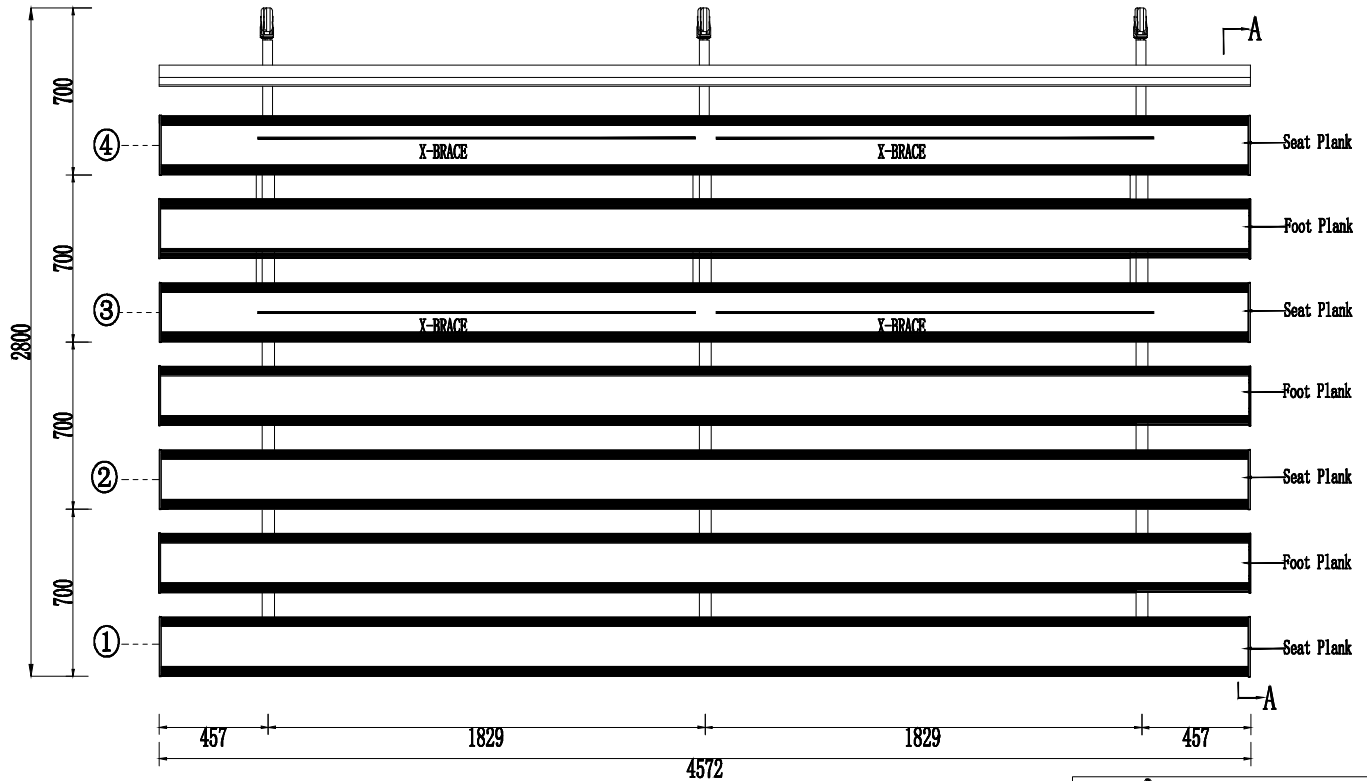

Size table	S	M	L	XL
Row Spacing	650mm	700mm	750mm	800mm
		√		

SEATING PLAN

 Mountain bleacher	
SCALE	1:100
DATE	2020/1/27
DESIGN	Mr. Lex
CHECK	Mr. Cheung
ID	4P-W700-F397-S300-B250
https://www.mountainbleacher.com	
Tel: 008618879258883, 008619370889828	
E-mail: dong@mountainbleacher.com	
TITLE	NO. 1

UNIT: mm

Size table	S	M	L	XL
Order wide	650mm	700mm	750mm	800mm
		✓		

Side view AA

UNIT: mm

Seat model optional

	SEAT PLANK	Live load	advice	choose
1	300*50*2 Aluminum alloy	2.13kn/m ²	★★★	
2	291*50*2 Aluminum alloy	1.9kn/m ²	★★★★★	
3	250*50*2 Aluminum alloy	1.77kn/m ²	★★★★★	
4	250*38*2 Aluminum alloy	1.01kn/m ²		
5	300*450*100 Aluminum alloy	1.76kn/m ²	★★	
6	410*175*42 Aluminum alloy	1.76kn/m ²	★★	
7	450*410*330 Aluminum alloy	1.76kn/m ²	★★	

DESIGN: Mr. Lau Tel: 00861887922226, 008615070297138

CHECK: Mr. Cheung E-mail: dorg@mountainbleacher.com

FILE: No. 1

Size table	S	M	L	XL
Row Spacing	650mm	700mm	750mm	800mm
		↓		

SEATING PLAN

		Mountain bleacher	
		SCALE 1:100	ID 4F-W700-F397-S300-B250/T
DATE 2020/7/21	https://www.mountainbleacher.com		
DESIGN Mr. Lau	PROOF	Tel: 008618879258883, 008618870989828	
CHECK Mr. Chung	E-mail: dong@mountainbleacher.com		
UNIT: mm	TITLE	NO. 1	

Size table	S	M	L	XL
Row Spacing	650mm	700mm	750mm	800mm
		✓		

SEATING PLAN

		Mountain bleacher	
SCALE	1:100	ID	4P-W700-F397-S900-R250/T
DATE	2020/7/27	https://www.mountainbleacher.com	
DESIGN	Mr. Lau	PROOF	Tel: 008618879258883, 008615870889628
CHECK	Mr. Cheung	E-mail: dong@mountainbleacher.com	
UNIT: mm	SCALE	NO.	1