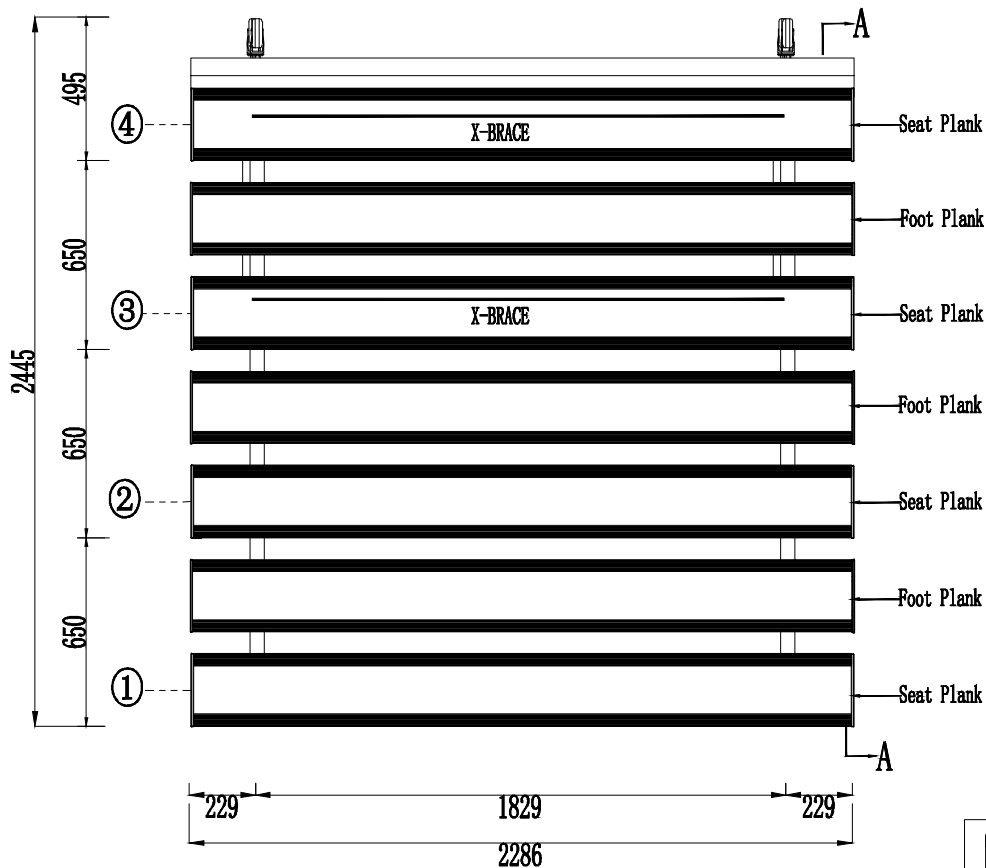

Size table	S	M	L	XL
Row Spacing	650mm	700mm	750mm	800mm

SEATING PLAN

Mountain bleacher		
SCALE	1:100	ID 4P-W650-F291-S300-B250
DATE	2020/1/27	https://www.mountainbleacher.com
DESIGN	Mr. Lau	Tel: 008618679258883, 008615670899828
CHECK	Mr. Cheng	E-mail: dong@mountainbleacher.com

UNIT: mm

TITLE

NO. 1