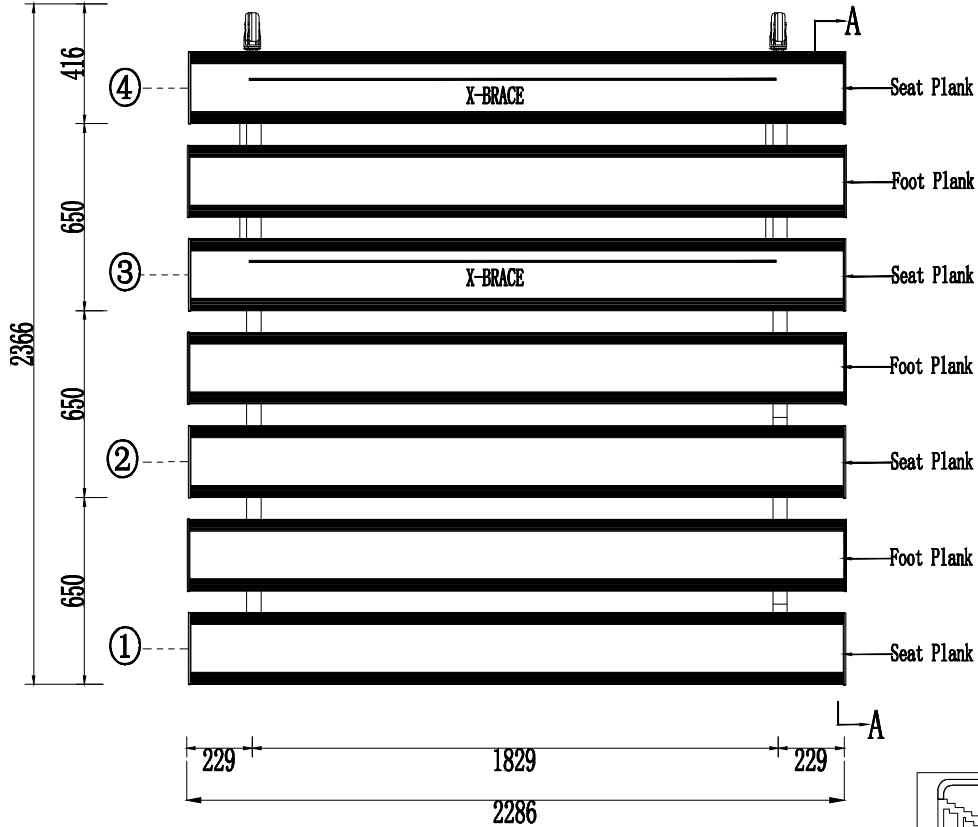

5	300*450*100 Aluminum alloy	1.78kn/m ²	★★	
---	----------------------------	-----------------------	----	--

6	410*175*42 Aluminum alloy	1.78kn/m ²	★★	
---	---------------------------	-----------------------	----	--

Mountain bleacher

SCALE: 1:100 ID: 4F-W650-F291-S300
 DATE: 2020/7/21 https://www.mountainbleacher.com
 DESIGN: Mr. Liu
 CHECK: Mr. Cheng E-mail: dong@mountainbleacher.com
 TITLE: 1

Size table	S	M	L	XL
Row Spacing	650mm	700mm	750mm	800mm
	√			

UNIT: mm

Size table	S	M	L	XL
Row Spacing	650mm	700mm	750mm	800mm
	√			

SEATING PLAN

 Mountain bleacher			
SCALE	1:100	ID	4P-W650-F291-5300
DATE	2020/1/21	https://www.mountainbleacher.com	
DESIGN	Mr. Lan	PROOF	
CHECK	Mr. Chong	E-mail: dong@mountainbleacher.com	
TITLE			1

UNIT: mm

Size table	S	M	L	XL
Order wide	650mm	700mm	750mm	800mm
		✓		

Side view AA

UNIT: mm

Seat model optional

	SEAT PLANK	Live load	advice	choose
1	300*50*2 Aluminum alloy	2.13kn/m ²	★★★	
2	291*50*2 Aluminum alloy	1.9kn/m ²	★★★★★	
3	250*50*2 Aluminum alloy	1.77kn/m ²	★★★★★	
4	250*38*2 Aluminum alloy	1.01kn/m ²		
5	300*450*100 Aluminum alloy	1.76kn/m ²	★★	
6	410*175*42 Aluminum alloy	1.76kn/m ²	★★	
7	450*410*330 Aluminum alloy	1.76kn/m ²	★★	