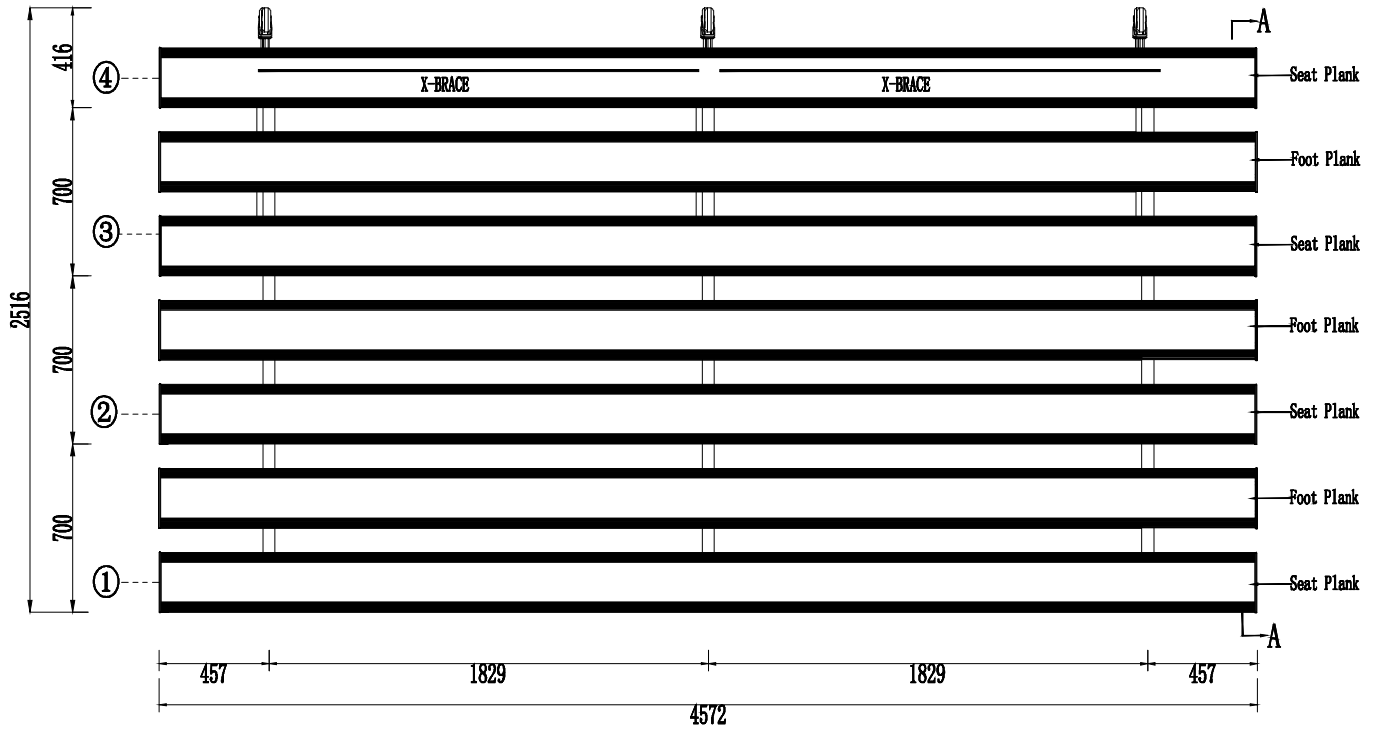

UNIT: mm

TITLE

NO. 1

Size table	S	M	L	XL
Row Spacing	650mm	700mm	750mm	800mm
	√			

SEATING PLAN

 Mountain bleacher			
SCALE	1:100	ID	4P-W650-F291-S300-B250
DATE	2020/7/27	URL	https://www.mountainbleacher.com
DESIGN	Mr. Len	PHONE	Tel: 008618879258883, 008615870889828
CHECK	Mr. Chong	E-MAIL	E-mail: dong@mountainbleacher.com
UNIT	mm	PAGE	1

Mountain bleacher

SCALE: 1:100 ID: 4F-W700-F397-S300
 DATE: 2020/7/27 https://www.mountainbleacher.com
 DESIGN: Mr. Lan
 CHECK: Mr. Cheung
 TITLE: _____

Size table	S	M	L	XL
Row Spacing	650mm	700mm	750mm	800mm
		✓		

Size table	S	M	L	XL
Row Spacing	650mm	700mm	750mm	800mm
		√		

SEATING PLAN

		Mountain bleacher	
SCALE	1:100	ID	4P-W700-F397-S300
DATE	2020/7/27	https://www.mountainbleacher.com	
DESIGN	Mr. Lan	TEL	008618879258883, 008619870889828
CHECK	Mr. Cheng	E-MAIL	dong@mountainbleacher.com
TITLE		NO.	1

Size table	S	M	L	XL
Row Spacing	650mm	700mm	750mm	800mm
		√		

SEATING PLAN

 Mountain bleacher	
SCALE	1:100
DATE	2020/1/27
DESIGN	Mr. Lex
CHECK	Mr. Cheung
ID	4P-W700-F397-S300-B250
https://www.mountainbleacher.com	
Tel: 008618879258883, 008619370889828	
E-mail: dong@mountainbleacher.com	
TITLE	NO. 1