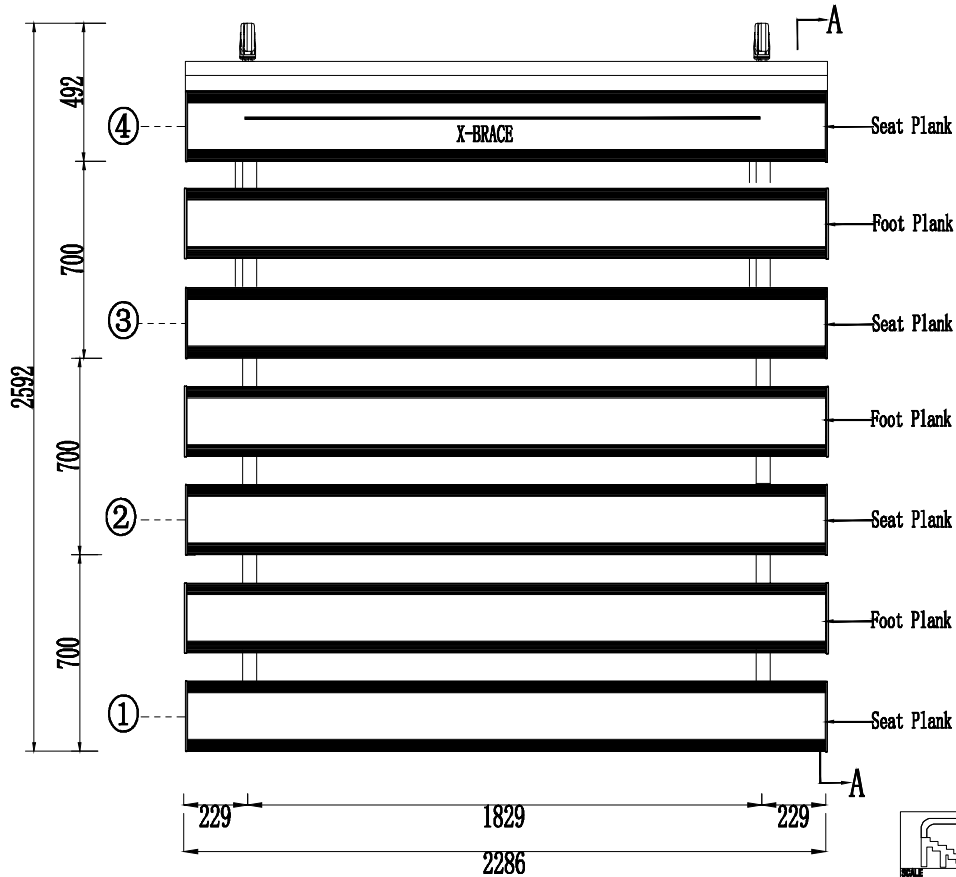

Size table	S	M	L	XL
Row Spacing	650mm	700mm	750mm	800mm
		√		

SEATING PLAN

		Mountain bleacher	
SCALE	1:100	ID	4P-W700-F397-S300
DATE	2020/7/27	https://www.mountainbleacher.com	
DESIGN	Mr. Lan	TEL	008618879258883, 008619870889828
CHECK	Mr. Cheng	E-MAIL	dong@mountainbleacher.com
TITLE		NO.	1

DESIGN: Mr. Lam TEL: 008618879222228, 008618070297138

DRAW: Mr. Cheung E-mail: dong@mountainbleacher.com

TITLE: NO. 1

Size table	S	M	L	XL
Row Spacing	650mm	700mm	750mm	800mm
		√		

SEATING PLAN

UNIT: mm

 Mountain bleacher	
SCALE: 1:100	ID: 4P-W700-F397-S300-B250
DATE: 2020/11/27	URL: https://www.mountainbleacher.com
DESIGN: Mr. Lau	TEL: 008618879256883, 008615870889828
CHECK: Mr. Cheng	E-MAIL: dong@mountainbleacher.com
TITLE:	NO. 1

Size table	S	M	L	XL
Row Spacing	650mm	700mm	750mm	800mm
		√		

SEATING PLAN

 Mountain bleacher	
SCALE	1:100
DATE	2020/1/27
DESIGN	Mr. Lex
CHECK	Mr. Cheung
ID	4P-W700-F397-S300-B250
https://www.mountainbleacher.com	
Tel: 008618879258883, 008619370889828	
E-mail: dong@mountainbleacher.com	
TITLE	NO. 1

Size table	S	M	L	XL
Row Spacing	650mm	700mm	750mm	800mm
		✓		

SEATING PLAN

		Mountain bleacher	
SCALE	1:100	ID	4P-W700-F397-S900-R250/T
DATE	2020/7/27	https://www.mountainbleacher.com	
DESIGN	Mr. Lau	PROOF	Tel: 008618879258883, 008615870889628
CHECK	Mr. Cheung	E-mail: dong@mountainbleacher.com	
UNIT: mm	SCALE	NO.	1