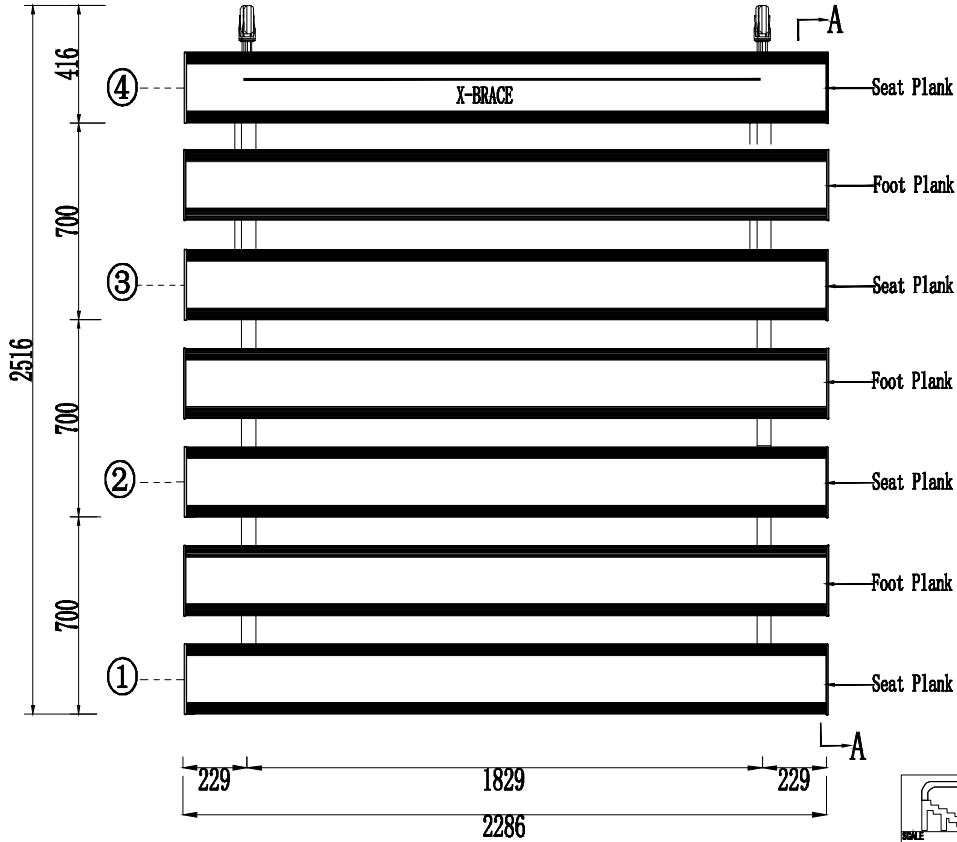

UNIT: mm

TITLE

NO. 1

Size table	S	M	L	XL
Row Spacing	650mm	700mm	750mm	800mm
	√			

SEATING PLAN

 Mountain bleacher			
SCALE	1:100	ID	4P-W650-F291-S300-B250
DATE	2020/7/27	URL	https://www.mountainbleacher.com
DESIGN	Mr. Len	PHONE	Tel: 008618879258883, 008615870889828
CHECK	Mr. Chong	E-MAIL	E-mail: dong@mountainbleacher.com
UNIT	mm	PAGE	1

Size table	S	M	L	XL
Order wide	650mm	700mm	750mm	800mm
		√		

Side view AA

UNIT:mm

Seat model optional

SEAT PLANK		Live Load	advice	choose					
1	300*60*100 Aluminum alloy	2.13kn/m ²	★★★						
2	291*60*2 Aluminum alloy	1.9kn/m ²	★★★★★						
3	250*60*2 Aluminum alloy	1.77kn/m ²	★★★★★						
4	250*38*2 Aluminum alloy	1.01kn/m ²							
5	300*450*100 Aluminum alloy	1.76kn/m ²	★★						
6	410*175*42 Aluminum alloy	1.76kn/m ²	★★						
7	450*410*330 Aluminum alloy	1.76kn/m ²	★★						
The pedal		1	397*50*2	2	291*50*2	3	250*50*2	4	250*38*2
bear	kn/m ²	4.76		3.48		3.00		1.71	
advice	choose	★★		★★★★★		★★★★		Is not recommended	

Mountain bleacher

SCALE: 1:100 ID: 4F-W700-F397-S300
 DATE: 2020/7/27 https://www.mountainbleacher.com
 DESIGN: Mr. Lan
 CHECK: Mr. Cheung
 TITLE: _____

Size table	S	M	L	XL
Row Spacing	650mm	700mm	750mm	800mm
		✓		

Size table	S	M	L	XL
Row Spacing	650mm	700mm	750mm	800mm
		√		

SEATING PLAN

		Mountain bleacher	
SCALE	1:100	ID	4P-W700-F397-S300
DATE	2020/7/27	https://www.mountainbleacher.com	
DESIGN	Mr. Lan	TEL	008618879258883, 008619870889828
CHECK	Mr. Cheng	E-MAIL	dong@mountainbleacher.com
TITLE		NO.	1