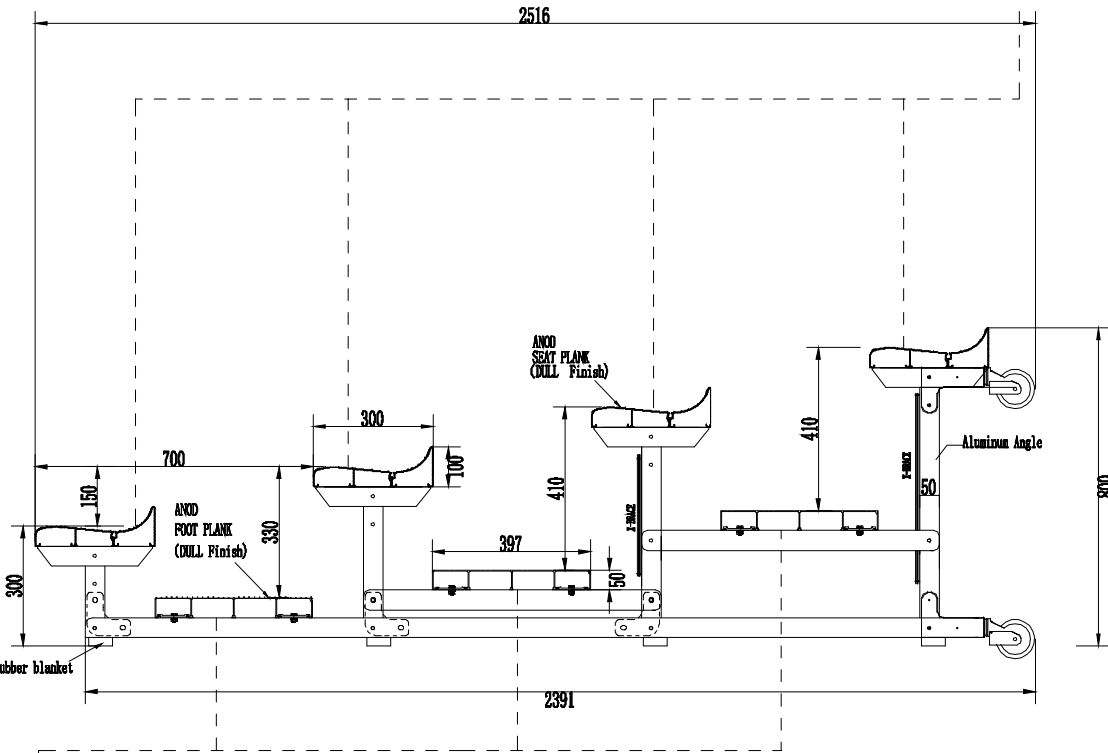

Size table	S	M	L	XL
Order wide	650mm	700mm	750mm	800mm
		√		

Side view AA

UNIT:mm

Seat model optional

SEAT PLANK		Live Load	advice	choose					
1	300*60*100 Aluminum alloy	2.13kn/m²	★★★						
2	291*60*2 Aluminum alloy	1.9kn/m²	★★★★★						
3	250*60*2 Aluminum alloy	1.77kn/m²	★★★★★						
4	250*38*2 Aluminum alloy	1.01kn/m²							
5	300*450*100 Aluminum alloy	1.76kn/m²	★★						
6	410*175*42 Aluminum alloy	1.76kn/m²	★★						
7	450*410*330 Aluminum alloy	1.76kn/m²	★★						
The pedal		1	397*50*2	2	291*50*2	3	250*50*2	4	250*38*2
bear	kn/m²	4.76		3.48		3.00		1.71	
advice	choose	★★		★★★★★		★★★★		Is not recommended	

Mountain bleacher

SCALE: 1:100 ID: 4F-W700-F397-S300
DATE: 2020/7/27 https://www.mountainbleacher.com
DESIGN: Mr. Lan
CHECK: Mr. Cheung
TITLE: _____