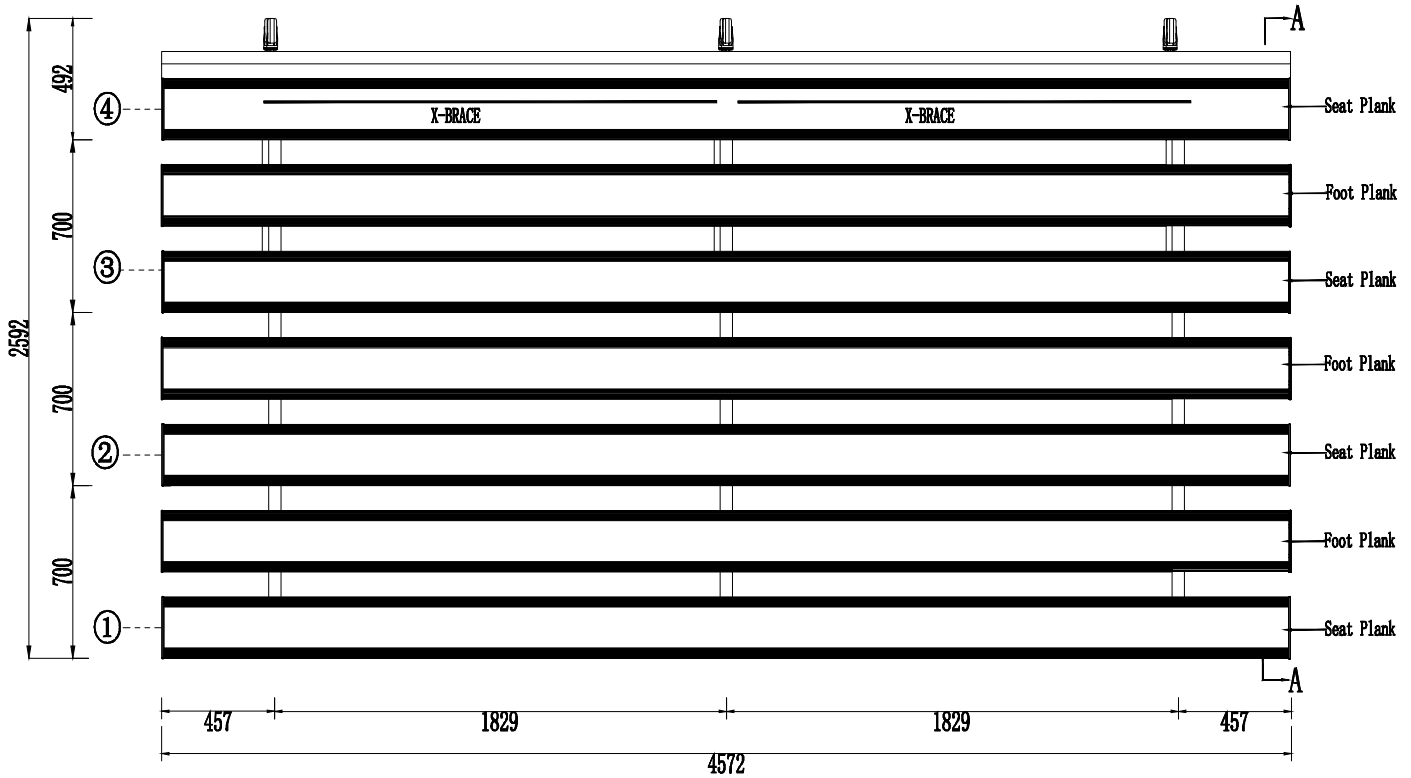

Size table	S	M	L	XL
Row Spacing	650mm	700mm	750mm	800mm
		√		

SEATING PLAN

		Mountain bleacher	
SCALE	1:100	ID	4P-W700-F397-S300
DATE	2020/7/27	https://www.mountainbleacher.com	
DESIGN	Mr. Lan	TEL	008618879258883, 008619870889828
CHECK	Mr. Cheng	E-MAIL	dong@mountainbleacher.com
TITLE		NO.	1

DESIGN: Mr. Lam TEL: 008618879222228, 008618070297138

DRAW: Mr. Cheung E-mail: dong@mountainbleacher.com

TITLE: NO. 1

Size table	S	M	L	XL
Row Spacing	650mm	700mm	750mm	800mm
		√		

SEATING PLAN

UNIT: mm

 Mountain bleacher	
SCALE: 1:100	ID: 4P-W700-F397-S300-B250
DATE: 2020/11/27	URL: https://www.mountainbleacher.com
DESIGN: Mr. Lau	TEL: 008618879256883, 008615870889828
CHECK: Mr. Cheng	E-MAIL: dong@mountainbleacher.com
TITLE:	NO. 1

Size table	S	M	L	XL
Row Spacing	650mm	700mm	750mm	800mm
		√		

SEATING PLAN

 Mountain bleacher	
SCALE	1:100
DATE	2020/1/27
DESIGN	Mr. Lex
CHECK	Mr. Cheung
ID	4P-W700-F397-S300-B250
https://www.mountainbleacher.com	
Tel: 008618879258883, 008619370889828	
E-mail: dong@mountainbleacher.com	
TITLE	NO. 1

Size table	S	M	L	XL
Row Spacing	650mm	700mm	750mm	800mm
		✓		

SEATING PLAN

		Mountain bleacher	
SCALE	1:100	ID	4P-W700-F397-S900-R250/T
DATE	2020/7/27	https://www.mountainbleacher.com	
DESIGN	Mr. Lau	PROOF	Tel: 008618879258883, 008615870889628
CHECK	Mr. Cheung	E-mail: dong@mountainbleacher.com	
UNIT: mm	SCALE	NO.	1