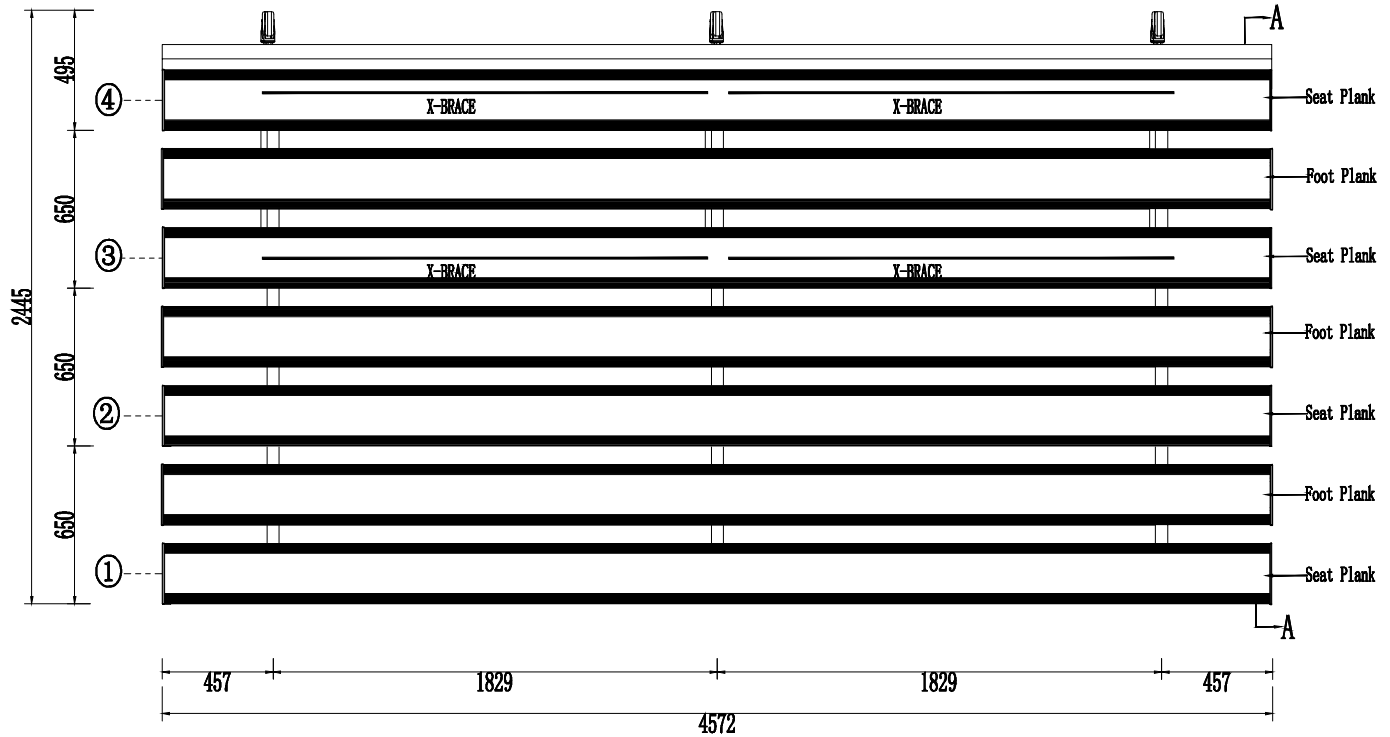

DESIGN: Mr. Lam PROF Tel: 00861867922225, 008615070297138

DRAW: Mr. Cheung E-mail: dong@mountainbleacher.com

TITLE: 1

Size table	S	M	L	XL
Row Spacing	650mm	700mm	750mm	800mm

SEATING PLAN

 Mountain bleacher		
SCALE	1:100	ID 4P-W650-F291-S300-B250
DATE	2020/1/27	https://www.mountainbleacher.com
DESIGN	Mr. Lau	Tel: 008618679258883, 008615670899828
CHECK	Mr. Cheng	E-mail: dong@mountainbleacher.com

UNIT: mm

TITLE

NO. 1

Size table	S	M	L	XL
Row Spacing	650mm	700mm	750mm	800mm
	√			

SEATING PLAN

 Mountain bleacher			
SCALE	1:100	ID	4P-W650-F291-S300-B250
DATE	2020/7/27	URL	https://www.mountainbleacher.com
DESIGN	Mr. Len	PHONE	Tel: 008618879258883, 008615870889828
CHECK	Mr. Chong	E-MAIL	E-mail: dong@mountainbleacher.com
UNIT	mm	PAGE	1