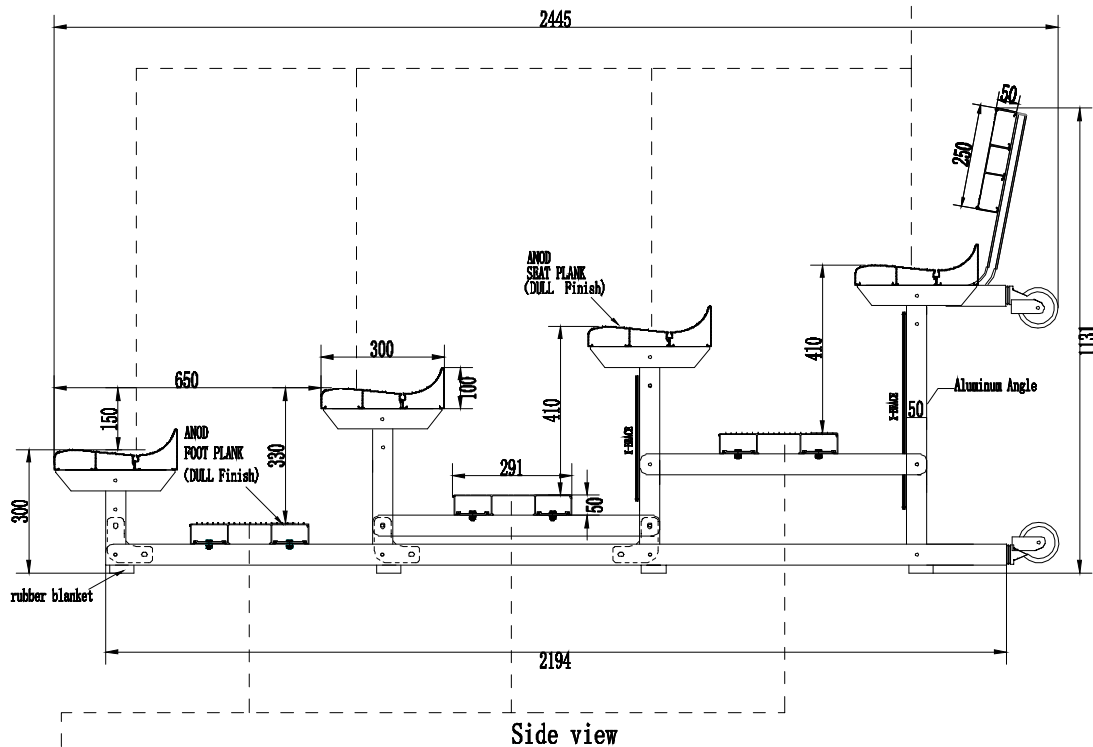

Size table	S	M	L	XL
Order wide	650mm	700mm	750mm	800mm
	√			

Side view

UNIT:mm

Seat model optional

	SEAT PLANK	Live Load	advise	choose
1	300*60*100 Aluminum alloy	2.18kn/m²	★★★	
2	291*60*2 Aluminum alloy	1.9kn/m²	★★★★	
3	250*60*2 Aluminum alloy	1.77kn/m²	★★★★	
4	250*38*2 Aluminum alloy	1.01kn/m²		
5	300*60*100 Aluminum alloy	1.78kn/m²	★★	
6	410*176*42 Aluminum alloy	1.78kn/m²	★★	
7	460*410*330 Aluminum alloy	1.78kn/m²	★★	

The pedal	1	2	3	4
	397*50*2	291*50*2	250*50*2	250*38*2
bear	kn/m²	4.76	3.48	3.00
advise	choose	★★	★★★★	★★★★
				Is not recommended

Mountain bleacher

SCALE: 1:100 ID: 4P-9650-F291-S300-R250

DATE: 2020/7/27 https://www.mountainbleacher.com

DESIGN: Mr. Lam PROF Tel: 00861867922225, 008615070297138

DRAW: Mr. Cheung E-mail: dong@mountainbleacher.com

TITLE: 1