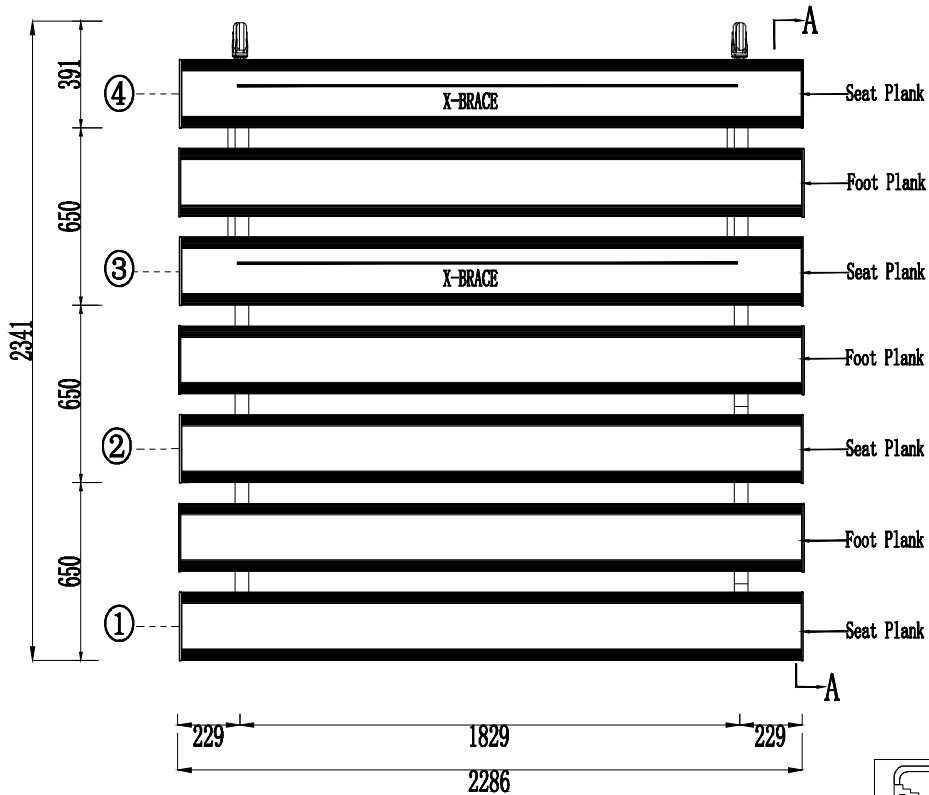

Size table	S	M	L	XL
Order wide	650mm	700mm	750mm	800mm
	↓			

Side view AA

UNIT:mm

The pedal	1	397*50*2	2	291*50*2	3	250*50*2	4	250*38*2
bear	kn/m ²	4.76	3.48	3.00	1.71			
advice	choose	★ ★	★★★★★	★★★★	Is not recommended			

TITLE: No. 1

Size table	S	M	L	XL
Row Spacing	650mm	700mm	750mm	800mm
	√			

 Mountain bleacher			
SCALE	1:100	ID	4P-1650-P250L-S250L
DATE	2020/11/21	https://www.mountainbleacher.com	
DESIGN	Mr. Lian	Tel: 008618877258883, 008615870889828	
CHECK	Mr. Cheng	E-mail: dong@mountainbleacher.com	
TITLE		NO.	1