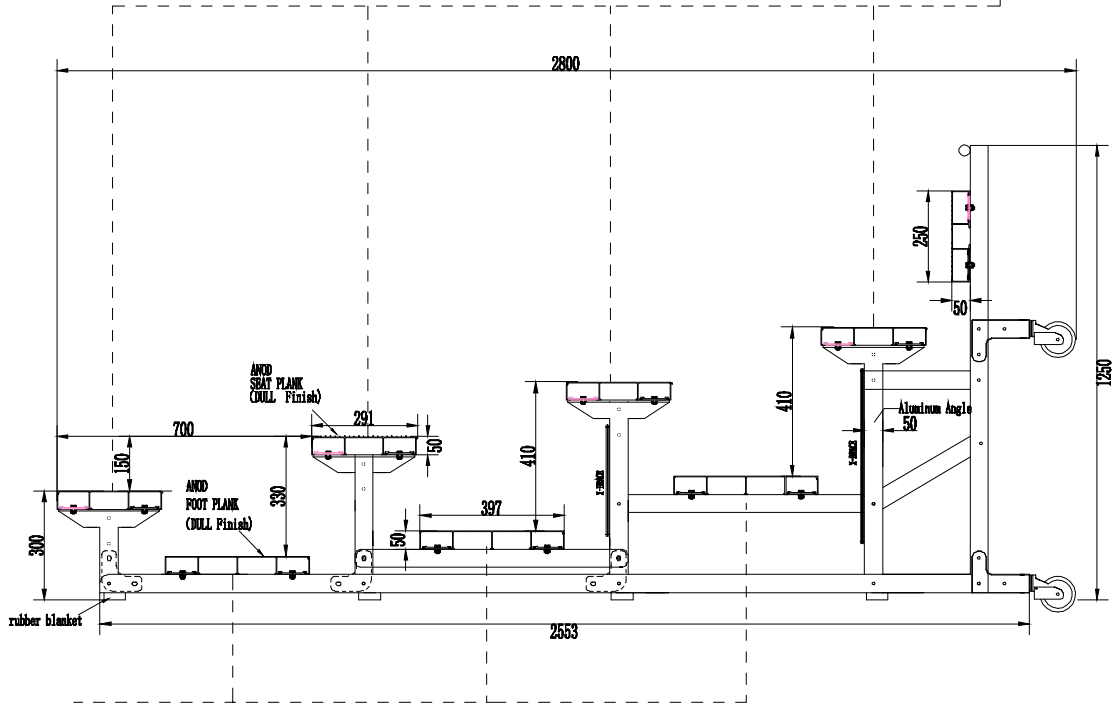

Size table	S	M	L	XL
Row Spacing	650mm	700mm	750mm	800mm
		√		

SEATING PLAN

UNIT: mm

 Mountain bleacher			
SCALE	1:100	ID	4P-W650-F250-S291-B250
DATE	2020/11/27	URL	https://www.mountainbleacher.com
DESIGN	Mr. Lan	PHONE	Tel: 008618879268883, 008615870889828
CHECK	Mr. Cheng	E-MAIL	don@mountainbleacher.com
TITLE		NO.	1

Size table	S	M	L	XL
Row Spacing	650mm	700mm	750mm	800mm
		√		

SEATING PLAN

 Mountain bleacher	
SCALE	1:100
DATE	2020/7/27 http://www.mountainbleacher.com
DESIGN	Mr. Last <small>TRAMP</small> Tel: 008618679258883, 008615870899828
DRAW	Mr. Cheung E-mail: dong@mountainbleacher.com
TITLE	1

UNIT: mm

Size table	S	M	L	XL
Order wide	650mm	700mm	750mm	800mm
		√		

Side view AA

UNIT:mm

Seat model optional

SEAT PLANK	Live Load	advice	choose
1 300*60*100 Aluminum alloy	2.13kn/m ²	★★★	
2 291*60*2 Aluminum alloy	1.9kn/m ²	★★★★	
3 250*60*2 Aluminum alloy	1.77kn/m ²	★★★★	
4 250*38*2 Aluminum alloy	1.01kn/m ²		
5 300*450*100 Aluminum alloy	1.76kn/m ²	★★	
6 410*175*42 Aluminum alloy	1.76kn/m ²	★★	
7 450*410*330 Aluminum alloy	1.76kn/m ²	★★	

Size table	S	M	L	XL
Row Spacing	650mm	700mm	750mm	800mm
		✓		

SEATING PLAN

Mountain bleacher

SCALE	1:100	ID	4P-W700-F397-5291
DATE	2020/7/27	https://www.mountainbleacher.com	
DESIGN	Mr. Lau	Tel: 006616879256863, 006616870669428	
CHECK	Mr. Cheung	E-mail: dong@mountainbleacher.com	
UNIT: mm	TITLE	NO.	1