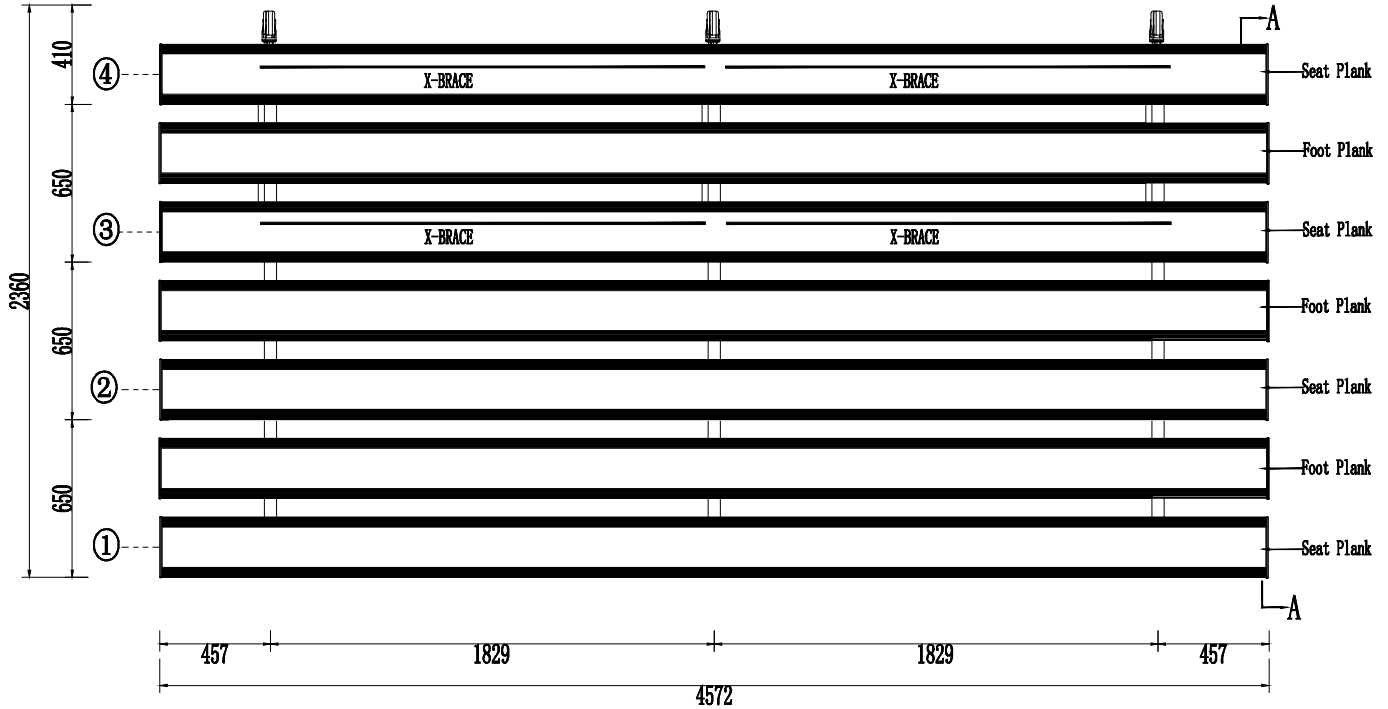

DESK: Mr. Cheng Tel: 008618879222226, 008615070297138

TITLE: E-mail: dong@mountainebleacher.com

Size table	S	M	L	XL
Row Spacing	650mm	700mm	750mm	800mm
	√			

SEATING PLAN

 Mountain bleacher			
SCALE	1:100	ID	4P-W650-F250-S291
DATE	2020/7/27	https://www.mountainbleacher.com	
DESIGN	Mr. Lau	Tel: 008618879258883, 00861587088928	
CHECK	Mr. Cheung	E-mail: dong@mountainbleacher.com	
UNIT: mm	TITLE	NO. 1	

Size table	S	M	L	XL
Row Spacing	650mm	700mm	750mm	800mm
	√			

SEATING PLAN

		Mountain bleacher	
SCALE	1:100	ID	4P-W650-P250-S291
DATE	2020/7/27	https://www.mountainbleacher.com	
DESIGN	Mr. Lau	PROOF	Tel: 008618679258883, 008615670869828
CHECK	Mr. Chung	E-mail	dong@mountainbleacher.com
TITLE			

Size table	S	M	L	XL
Row Spacing	650mm	700mm	750mm	800mm
		✓		

SEATING PLAN

		Mountain bleacher	
SCALE	1:100	ID	4P-W700-F397-S291
DATE	2020/1/27	https://www.mountainbleacher.com	
DESIGN	Mr. Lan	PROOF	Tel: 008618879228883, 008615670899828
CHECK	Mr. Chang	E-mail:	dong@mountainbleacher.com
TITLE			1/1