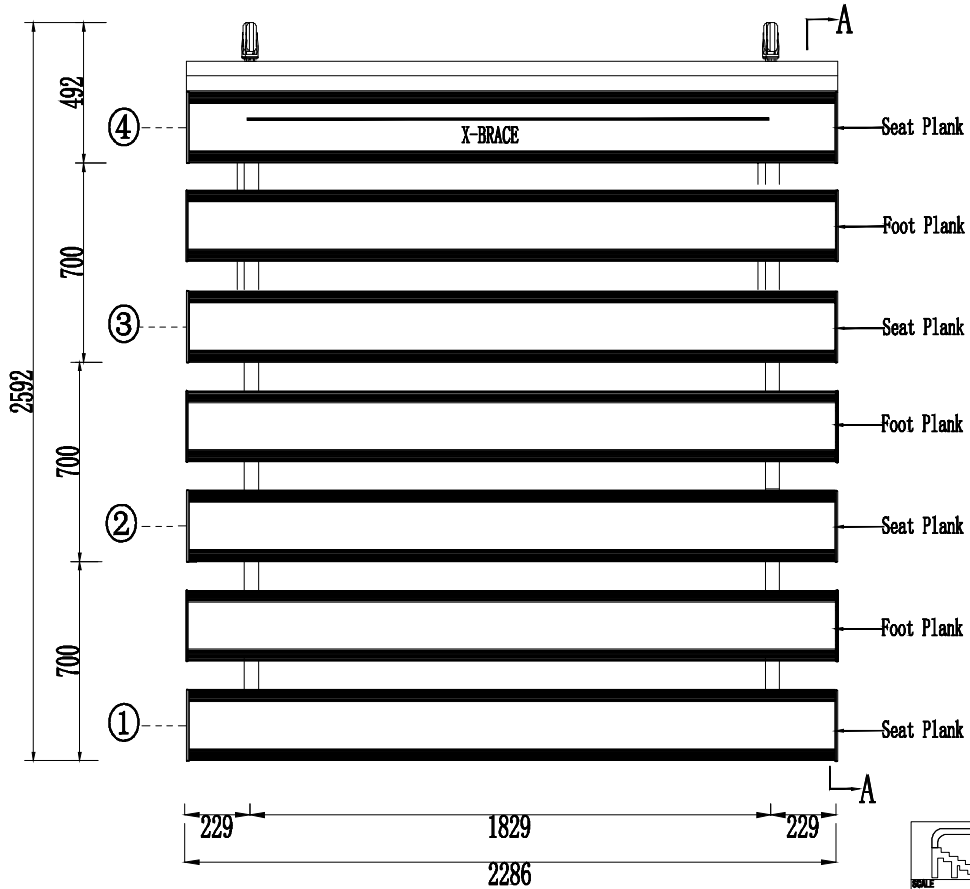

Size table	S	M	L	XL
Row Spacing	650mm	700mm	750mm	800mm
		✓		

SEATING PLAN

		Mountain bleacher	
SCALE	1:100	ID	4P-W700-F397-S291
DATE	2020/1/27	https://www.mountainbleacher.com	
DESIGN	Mr. Lan	PROOF	Tel: 008618879228883, 008615670899828
CHECK	Mr. Chang	E-mail:	dong@mountainbleacher.com
TITLE			1/1

UNIT: mm

Size table	S	M	L	XL
Row Spacing	650mm	700mm	750mm	800mm
		√		

		Mountain bleacher	
SCALE	1:100	ID	4F-W700-F397-S291
DATE	2020/7/27	https://www.mountainbleacher.com	
DESIGN	Mr. Lam	Tel:	008618679258883, 008615870899828
CHECK	Mr. Cheung	E-mail:	dong@mountainbleacher.com
TITLE			
UNIT: mm			1

Size table	S	M	L	XL
Order wide	650mm	700mm	750mm	800mm
		√		

Seat model optional

SEAT PLANK		Live Load	advice	choose
1	300*50*100 Aluminum alloy	2.13kn/m ²	★★★	
2	291*50*2 Aluminum alloy	1.8kn/m ²	★★★★★	
3	250*50*2 Aluminum alloy	1.77kn/m ²	★★★★★	
4	250*38*2 Aluminum alloy	1.01kn/m ²		
5	300*450*100 Aluminum alloy	1.76kn/m ²	★★	
6	410*176*42 Aluminum alloy	1.76kn/m ²	★★	
7	450*410*330 Aluminum alloy	1.76kn/m ²	★★	

Size table	S	M	L	XL
Row Spacing	650mm	700mm	750mm	800mm
		√		

SEATING PLAN

UNIT: mm

 Mountain bleacher			
SCALE	1:100	ID	4P-W650-F250-S291-B250
DATE	2020/11/27	URL	https://www.mountainbleacher.com
DESIGN	Mr. Lan	PHONE	Tel: 008618879268883, 008615870889828
CHECK	Mr. Cheng	E-MAIL	don@mountainbleacher.com
TITLE		NO.	1