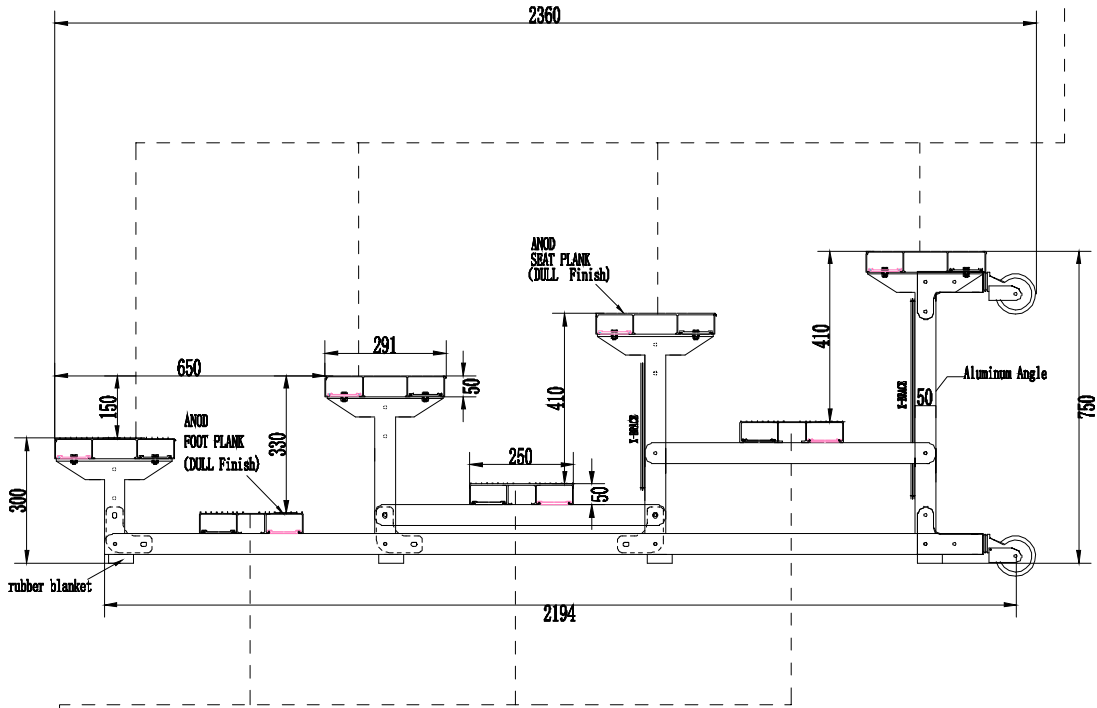

Size table	S	M	L	XL
Order wide	650mm	700mm	750mm	800mm
	√			

Side view

UNIT:mm

Seat model optional

2	291*50*2 Aluminum alloy	1.9kn/m²	★★★★★	

3	250*50*2 Aluminum alloy	1.77kn/m²	★★★★	

4	250*38*2 Aluminum alloy	1.01kn/m²		

5	300*450*100 Aluminum alloy	1.76kn/m²	★★	

6	410*175*42 Aluminum alloy	1.76kn/m²	★★	

7	450*410*330 Aluminum alloy	1.76kn/m²	★★	

The pedal	1	2	3	4
kn/m²	4.76	3.48	3.00	1.71
advice	★★	★★★★★	★★★★	Is not recommended

Mountain bleacher

SCALE: 1:100 ID: 4P-W550-F250-S291

DATE: 2020/1/21 <https://www.mountainebleacher.com>

DESIGN: Mr. Lau PING <https://www.mountainebleacher.com>

DESK: Mr. Cheng Tel: 008618879222226, 008615070297138

TITLE: E-mail: dong@mountainebleacher.com