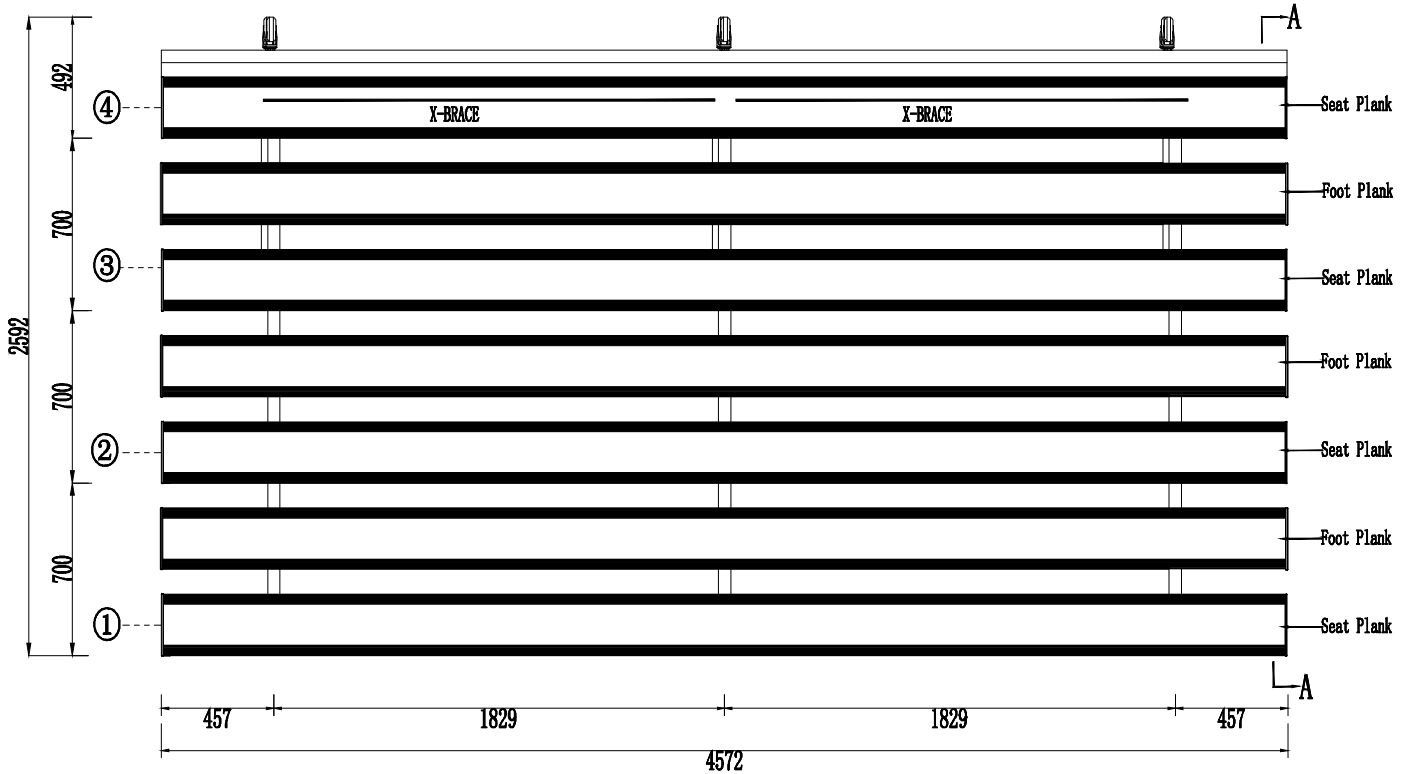

Size table	S	M	L	XL
Row Spacing	650mm	700mm	750mm	800mm
		✓		

SEATING PLAN

		Mountain bleacher	
SCALE	1:100	ID	4P-W700-F397-S291
DATE	2020/1/27	https://www.mountainbleacher.com	
DESIGN	Mr. Lan	PROOF	Tel: 008618879228883, 008615670899828
CHECK	Mr. Chang	E-mail:	dong@mountainbleacher.com
TITLE			1/1

Size table	S	M	L	XL
Row Spacing	650mm	700mm	750mm	800mm
		√		

SEATING PLAN

UNIT: mm

 Mountain bleacher			
SCALE	1:100	ID	4P-W650-F250-S291-B250
DATE	2020/11/27	URL	https://www.mountainbleacher.com
DESIGN	Mr. Lan	PHONE	Tel: 008618879268883, 008615870889828
CHECK	Mr. Cheng	E-MAIL	don@mountainbleacher.com
TITLE		NO.	1

Size table	S	M	L	XL
Row Spacing	650mm	700mm	750mm	800mm
		√		

SEATING PLAN

 Mountain bleacher	
SCALE	1:100
DATE	2020/7/27 http://www.mountainbleacher.com
DESIGN	Mr. Last <small>TRAMP</small> Tel: 008618679258883, 008615870899828
DRAW	Mr. Cheung E-mail: dong@mountainbleacher.com
TITLE	1

Size table	S	M	L	XL
Row Spacing	650mm	700mm	750mm	800mm
		✓		

SEATING PLAN

Mountain bleacher

SCALE	1:100	ID	4P-W700-F397-5291
DATE	2020/7/27	https://www.mountainbleacher.com	
DESIGN	Mr. Lau	Tel: 006616879256863, 006616870669428	
CHECK	Mr. Cheung	E-mail: dong@mountainbleacher.com	
UNIT: mm	TITLE	NO.	1