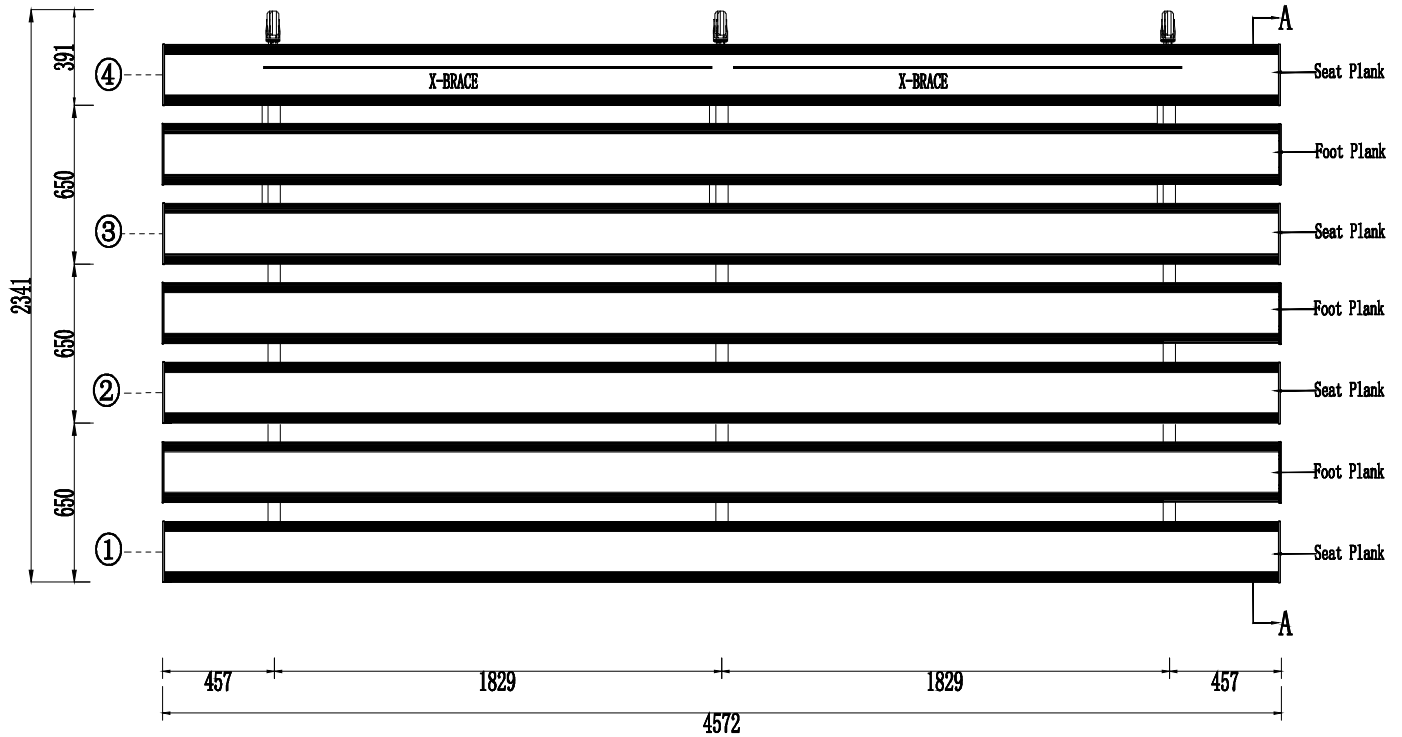

Size table	S	M	L	XL
Order wide	650mm	700mm	750mm	800mm
	↓			

Side view AA

UNIT:mm

The pedal	1	397*50*2	2	291*50*2	3	250*50*2	4	250*38*2
bear	kn/m ²	4.76	3.48	3.00	1.71			
advice	choose	★ ★	★★★★★	★★★★	Is not recommended			

TITLE: No. 1

Size table	S	M	L	XL
Row Spacing	650mm	700mm	750mm	800mm
	√			

 Mountain bleacher			
SCALE	1:100	ID	4P-1650-P250L-S250L
DATE	2020/11/21	https://www.mountainbleacher.com	
DESIGN	Mr. Lian	Tel: 008618877258883, 008615870889828	
CHECK	Mr. Cheng	E-mail: dong@mountainbleacher.com	
TITLE		NO.	1

UNIT: mm

Size table	S	M	L	XL
Row Spacing	650mm	700mm	750mm	800mm
	√			

SEATING PLAN

 Mountain bleacher			
SCALE	1:100	ID	4P-W660-F250L-S250L
DATE	2020/7/27	https://www.mountainbleacher.com	
DESIGN	Mr. Lau	Tel: 008618879258883, 008615870889828	
CHECK	Mr. Cheung	E-mail: dong@mountainbleacher.com	
TITLE			1