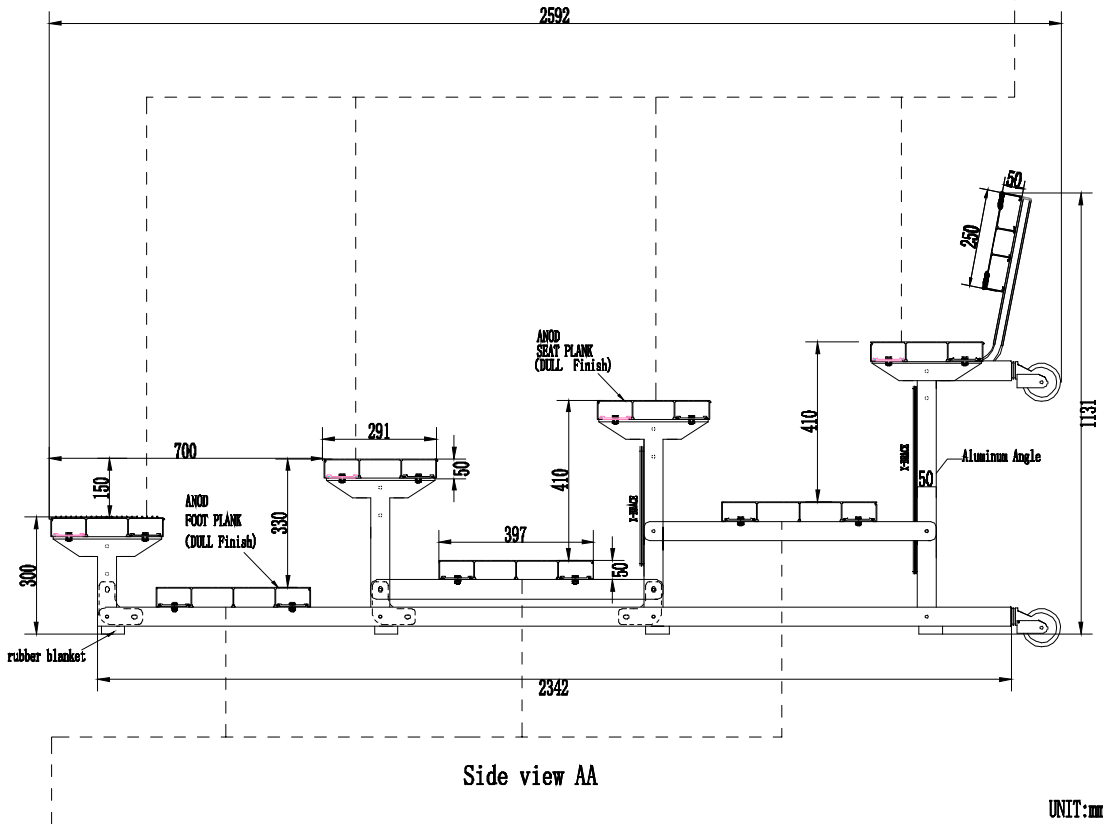

Size table	S	M	L	XL
Order wide	650mm	700mm	750mm	800mm
		√		

Seat model optional

SEAT PLANK		Live Load	advice	choose
1	300*50*100 Aluminum alloy	2.13kn/m²	★★★	
2	291*50*2 Aluminum alloy	1.8kn/m²	★★★★★	
3	250*50*2 Aluminum alloy	1.77kn/m²	★★★★★	
4	250*38*2 Aluminum alloy	1.01kn/m²		
5	300*450*100 Aluminum alloy	1.76kn/m²	★★	
6	410*176*42 Aluminum alloy	1.76kn/m²	★★	
7	450*410*330 Aluminum alloy	1.76kn/m²	★★	

The pedal	1	2	3	4
	397*50*2	291*50*2	250*50*2	250*38*2
bear kn/m²	4.76	3.48	3.00	1.71
advice choose	★★	★★★★★	★★★★	Is not recommended

Mountain bleacher

SCALE: 1:100 ID: 4P-M650-P250-S291-B250
DATE: 2020/7/27 https://www.mountainbleacher.com
DESIGN: Mr. Liu DRAW: Mr. Liu Tel: 00861887922225, 008615070297138
BREAK: Mr. Zhang E-mail: dong@mountainbleacher.com
TITLE: UNIT: 1