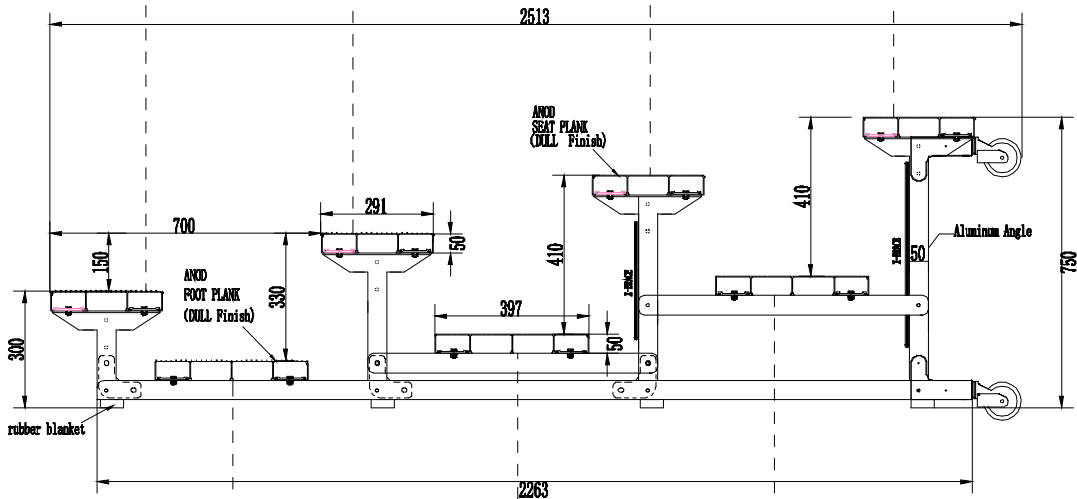

DESK: Mr. Cheng Tel: 008618879222226, 008615070297138

TITLE: E-mail: dong@mountainebleacher.com

Size table	S	M	L	XL
Row Spacing	650mm	700mm	750mm	800mm
	√			

SEATING PLAN

 Mountain bleacher			
SCALE	1:100	ID	4P-W650-F250-S291
DATE	2020/7/27	https://www.mountainbleacher.com	
DESIGN	Mr. Lau	Tel: 008618879258883, 00861587088928	
CHECK	Mr. Cheung	E-mail: dong@mountainbleacher.com	
UNIT: mm	TITLE	NO. 1	

Size table	S	M	L	XL
Row Spacing	650mm	700mm	750mm	800mm
	√			

SEATING PLAN

		Mountain bleacher	
SCALE	1:100	ID	4P-W650-P250-S291
DATE	2020/7/27	https://www.mountainbleacher.com	
DESIGN	Mr. Lau	PROOF	Tel: 008618679258883, 008615670869828
CHECK	Mr. Chung	E-mail	dong@mountainbleacher.com
TITLE			

UNIT: mm

Size table	S	M	L	XL
Order wide	650mm	700mm	750mm	800mm
		√		

Side view AA

UNIT:mm

Seat model optional

SEAT PLANK	Live Load	advice	choose
1 300*60*100 Alumium alloy	2.13kn/m ²	★★★	
2 291*50*2 Alumium alloy	1.9kn/m ²	★★★★★	
3 250*50*2 Alumium alloy	1.77kn/m ²	★★★★	
4 250*38*2 Alumium alloy	1.01kn/m ²		
5 300*450*100 Alumium alloy	1.76kn/m ²	★★	
6 410*175*42 Alumium alloy	1.76kn/m ²	★★	
7 450*410*330 Alumium alloy	1.76kn/m ²	★★	

Size table	S	M	L	XL
Row Spacing	650mm	700mm	750mm	800mm
		✓		

SEATING PLAN

		Mountain bleacher	
SCALE	1:100	ID	4P-W700-F397-S291
DATE	2020/1/27	https://www.mountainbleacher.com	
DESIGN	Mr. Lan	PROOF	Tel: 008618879228883, 008615670899828
CHECK	Mr. Chang	E-mail:	dong@mountainbleacher.com
TITLE			1/1