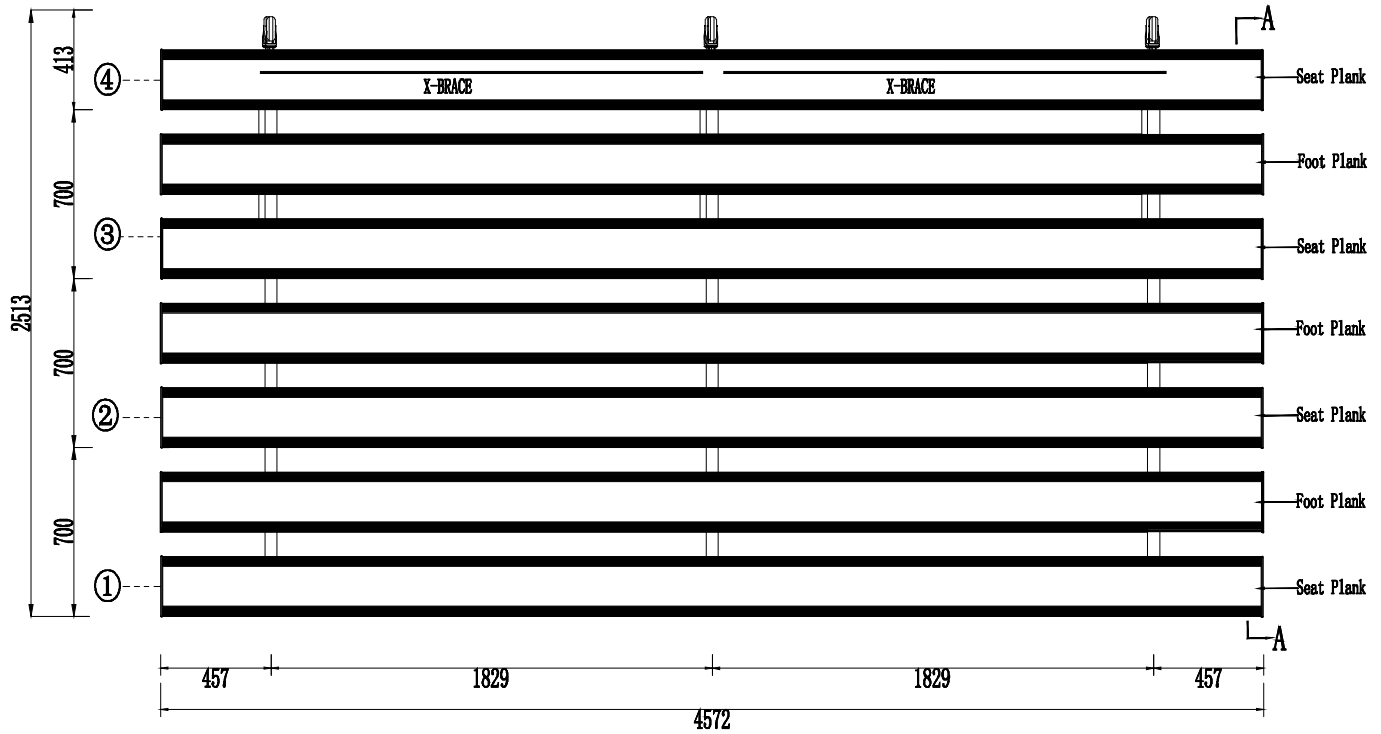

Size table	S	M	L	XL
Row Spacing	650mm	700mm	750mm	800mm
		✓		

SEATING PLAN

		Mountain bleacher	
SCALE	1:100	ID	4P-W700-F397-S291
DATE	2020/1/27	https://www.mountainbleacher.com	
DESIGN	Mr. Lan	PROOF	Tel: 008618879228883, 008615670899828
CHECK	Mr. Chang	E-mail:	dong@mountainbleacher.com
TITLE			1/1

UNIT: mm

Size table	S	M	L	XL
Row Spacing	650mm	700mm	750mm	800mm
		√		

		Mountain bleacher	
SCALE	1:100	ID	4F-W700-F397-S291
DATE	2020/7/27	https://www.mountainbleacher.com	
DESIGN	Mr. Lam	Tel:	008618679258883, 008615870899828
CHECK	Mr. Cheung	E-mail:	dong@mountainbleacher.com
TITLE			
UNIT: mm			1

Size table	S	M	L	XL
Row Spacing	650mm	700mm	750mm	800mm
		√		

SEATING PLAN

UNIT: mm

 Mountain bleacher			
SCALE	1:100	ID	4P-W650-F250-S291-B250
DATE	2020/11/27	URL	https://www.mountainbleacher.com
DESIGN	Mr. Lan	PHONE	Tel: 008618879268883, 008615870889828
CHECK	Mr. Cheng	E-MAIL	don@mountainbleacher.com
TITLE		NO.	1

Size table	S	M	L	XL
Row Spacing	650mm	700mm	750mm	800mm
		√		

SEATING PLAN

 Mountain bleacher	
SCALE	1:100
DATE	2020/7/27 http://www.mountainbleacher.com
DESIGN	Mr. Last <small>TRAMP</small> Tel: 008618679258883, 008615870899828
DRAW	Mr. Cheung E-mail: dong@mountainbleacher.com
TITLE	1