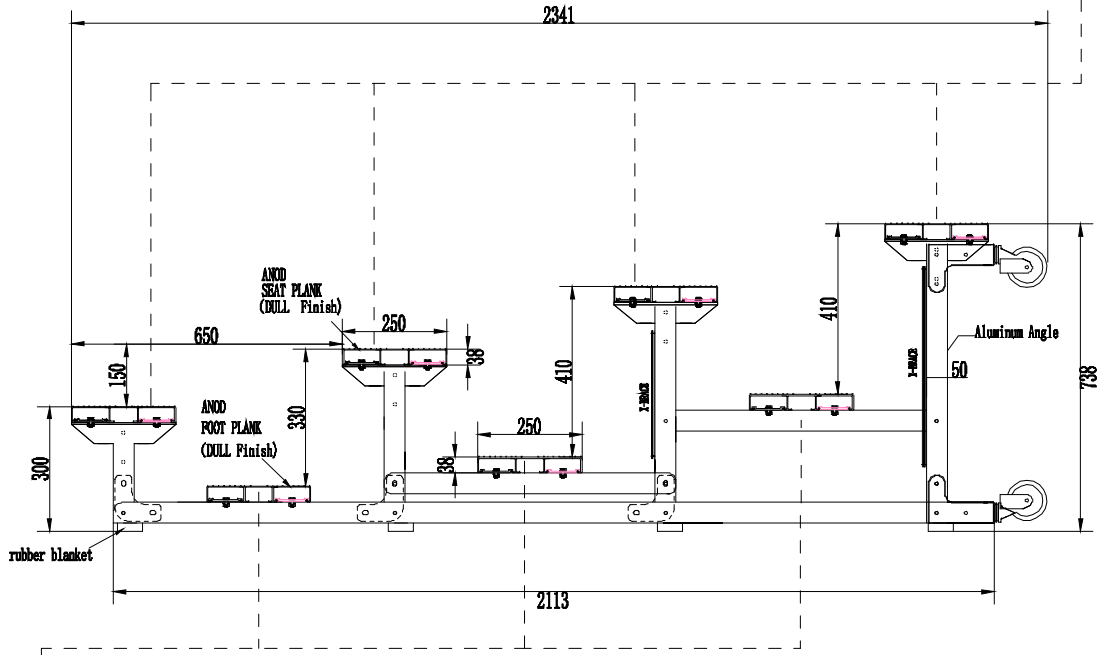

Size table	S	M	L	XL
Order wide	650mm	700mm	750mm	800mm
	↓			

Side view AA

UNIT:mm

The pedal	1	397*50*2	2	291*50*2	3	250*50*2	4	250*38*2
bear	kn/m ²	4.76	3.48	3.00	1.71			
advice	choose	★ ★	★★★★★	★★★★	Is not recommended			

TITLE: No. 1

Size table	S	M	L	XL
Row Spacing	650mm	700mm	750mm	800mm
	√			

 Mountain bleacher			
SCALE	1:100	ID	4P-1650-P250L-S250L
DATE	2020/11/21	https://www.mountainbleacher.com	
DESIGN	Mr. Lian	Tel: 008618877258883, 008615870889828	
CHECK	Mr. Cheng	E-mail: dong@mountainbleacher.com	
TITLE		NO.	1

Size table	S	M	L	XL
Row Spacing	650mm	700mm	750mm	800mm
		√		

SEATING PLAN

UNIT: mm

 Mountain bleacher			
SCALE	1:100	ID	4P-W650-F250-S291-B250
DATE	2020/11/27	URL	https://www.mountainbleacher.com
DESIGN	Mr. Lan	PHONE	Tel: 008618879268883, 008615870889828
CHECK	Mr. Cheng	E-MAIL	don@mountainbleacher.com
TITLE		NO.	1

Size table	S	M	L	XL
Row Spacing	650mm	700mm	750mm	800mm
		✓		

SEATING PLAN

Mountain bleacher

SCALE	1:100	ID	4P-W700-F397-5291
DATE	2020/7/27	https://www.mountainbleacher.com	
DESIGN	Mr. Lau	Tel: 006616879256863, 006616870669428	
CHECK	Mr. Cheung	E-mail: dong@mountainbleacher.com	
UNIT: mm	TITLE	NO.	1