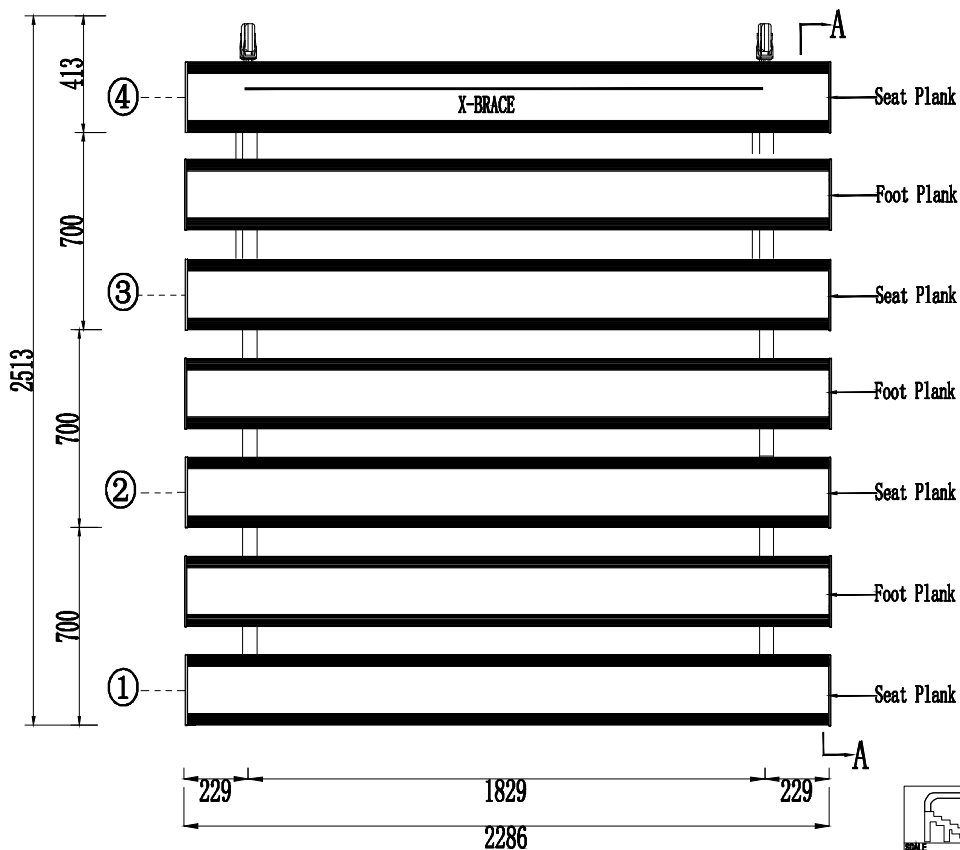

Size table	S	M	L	XL
Row Spacing	650mm	700mm	750mm	800mm
	√			

SEATING PLAN

		Mountain bleacher	
SCALE	1:100	ID	4P-W650-P250-S291
DATE	2020/7/27	https://www.mountainbleacher.com	
DESIGN	Mr. Lau	PROOF	Tel: 008618679258883, 008615670869828
CHECK	Mr. Chung	E-mail	dong@mountainbleacher.com
TITLE			

UNIT: mm

Size table	S	M	L	XL
Order wide	650mm	700mm	750mm	800mm
		√		

Side view AA

UNIT:mm

Seat model optional

SEAT PLANK	Live Load	advice	choose
1 300*60*100 Alumium alloy	2.13kn/m ²	★★★	
2 291*50*2 Alumium alloy	1.9kn/m ²	★★★★★	
3 250*50*2 Alumium alloy	1.77kn/m ²	★★★★	
4 250*38*2 Alumium alloy	1.01kn/m ²		
5 300*450*100 Alumium alloy	1.76kn/m ²	★★	
6 410*175*42 Alumium alloy	1.76kn/m ²	★★	
7 450*410*330 Alumium alloy	1.76kn/m ²	★★	

Size table	S	M	L	XL
Row Spacing	650mm	700mm	750mm	800mm
		✓		

SEATING PLAN

		Mountain bleacher	
SCALE	1:100	ID	4P-W700-F397-S291
DATE	2020/1/27	https://www.mountainbleacher.com	
DESIGN	Mr. Lan	PROOF	Tel: 008618879228883, 008615670899828
CHECK	Mr. Chang	E-mail:	dong@mountainbleacher.com
TITLE			1/1

Size table	S	M	L	XL
Row Spacing	650mm	700mm	750mm	800mm
		√		

SEATING PLAN

UNIT: mm

 Mountain bleacher			
SCALE	1:100	ID	4P-W650-F250-S291-B250
DATE	2020/11/27	URL	https://www.mountainbleacher.com
DESIGN	Mr. Lan	PHONE	Tel: 008618879268883, 008615870889828
CHECK	Mr. Cheng	E-MAIL	don@mountainbleacher.com
TITLE		NO.	1