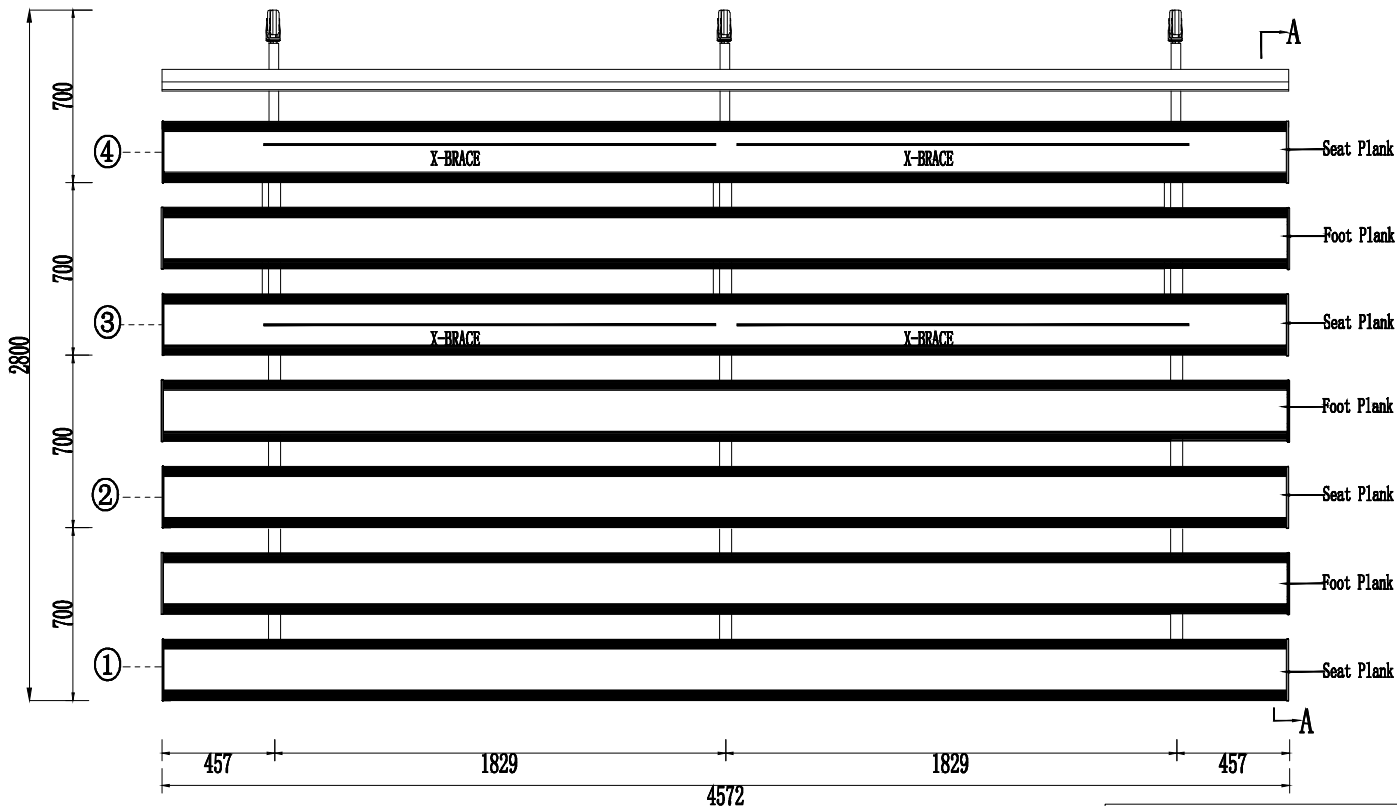

Size table	S	M	L	XL
Row Spacing	650mm	700mm	750mm	800mm
		√		

SEATING PLAN

UNIT: mm

 Mountain bleacher			
SCALE	1:100	ID	4P-W650-F250-S291-B250
DATE	2020/11/27	URL	https://www.mountainbleacher.com
DESIGN	Mr. Lan	PHONE	Tel: 008618879268883, 008615870889828
CHECK	Mr. Cheng	E-MAIL	don@mountainbleacher.com
TITLE		NO.	1

Size table	S	M	L	XL
Row Spacing	650mm	700mm	750mm	800mm
		√		

SEATING PLAN

 Mountain bleacher	
SCALE	1:100
DATE	2020/7/27 http://www.mountainbleacher.com
DESIGN	Mr. Last <small>TRAMP</small> Tel: 008618679258883, 008615870899828
DRAW	Mr. Cheung E-mail: dong@mountainbleacher.com
TITLE	1

DESIGN: Mr. Leo TITLE: Mr. Cheung

CHECK: Mr. Cheung E-mail: dorg@mountainbleacher.com

TITLE: MC 1

Size table	S	M	L	XL
Row Spacing	650mm	700mm	750mm	800mm
		√		

SEATING PLAN

UNIT: mm

		Mountain bleacher	
SCALE	1:100	ID	4F-W700-F397-S291
DATE	2020/7/21	https://www.mountainbleacher.com	
DESIGN	Mr. Luo	Tel: 008618879258883, 008615870889828	
CHECK	Mr. Cheng	E-mail: dong@mountainbleacher.com	
TITLE		PK	1

Size table	S	M	L	XL
Row Spacing	650mm	700mm	750mm	800mm
		✓		

SEATING PLAN

Mountain bleacher

SCALE	1:100	ID	4P-W700-F397-5291
DATE	2020/7/27	https://www.mountainbleacher.com	
DESIGN	Mr. Lau	Tel: 006616879256863, 006616870669428	
CHECK	Mr. Cheung	E-mail: dong@mountainbleacher.com	
UNIT: mm	TITLE	NO.	1