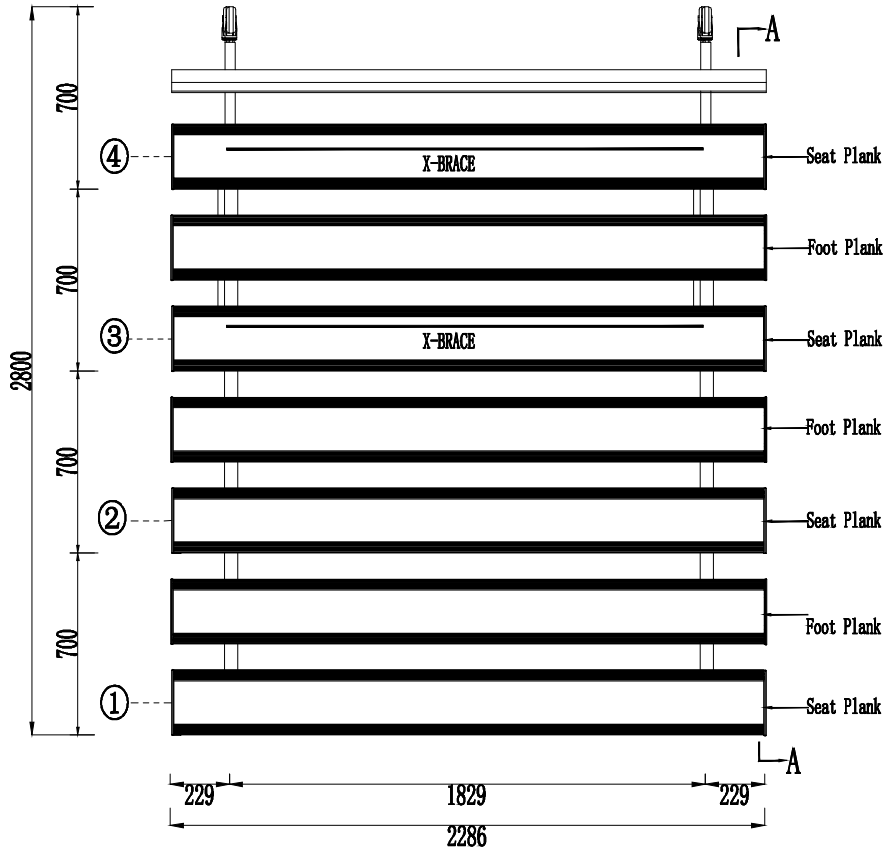

Size table	S	M	L	XL
Row Spacing	650mm	700mm	750mm	800mm
		√		

SEATING PLAN

UNIT: mm

		Mountain bleacher	
SCALE	1:100	ID	4F-W700-F397-S291
DATE	2020/7/21	https://www.mountainbleacher.com	
DESIGN	Mr. Luo	Tel: 008618879258883, 008615870889828	
CHECK	Mr. Cheng	E-mail: dong@mountainbleacher.com	
TITLE		PK	1