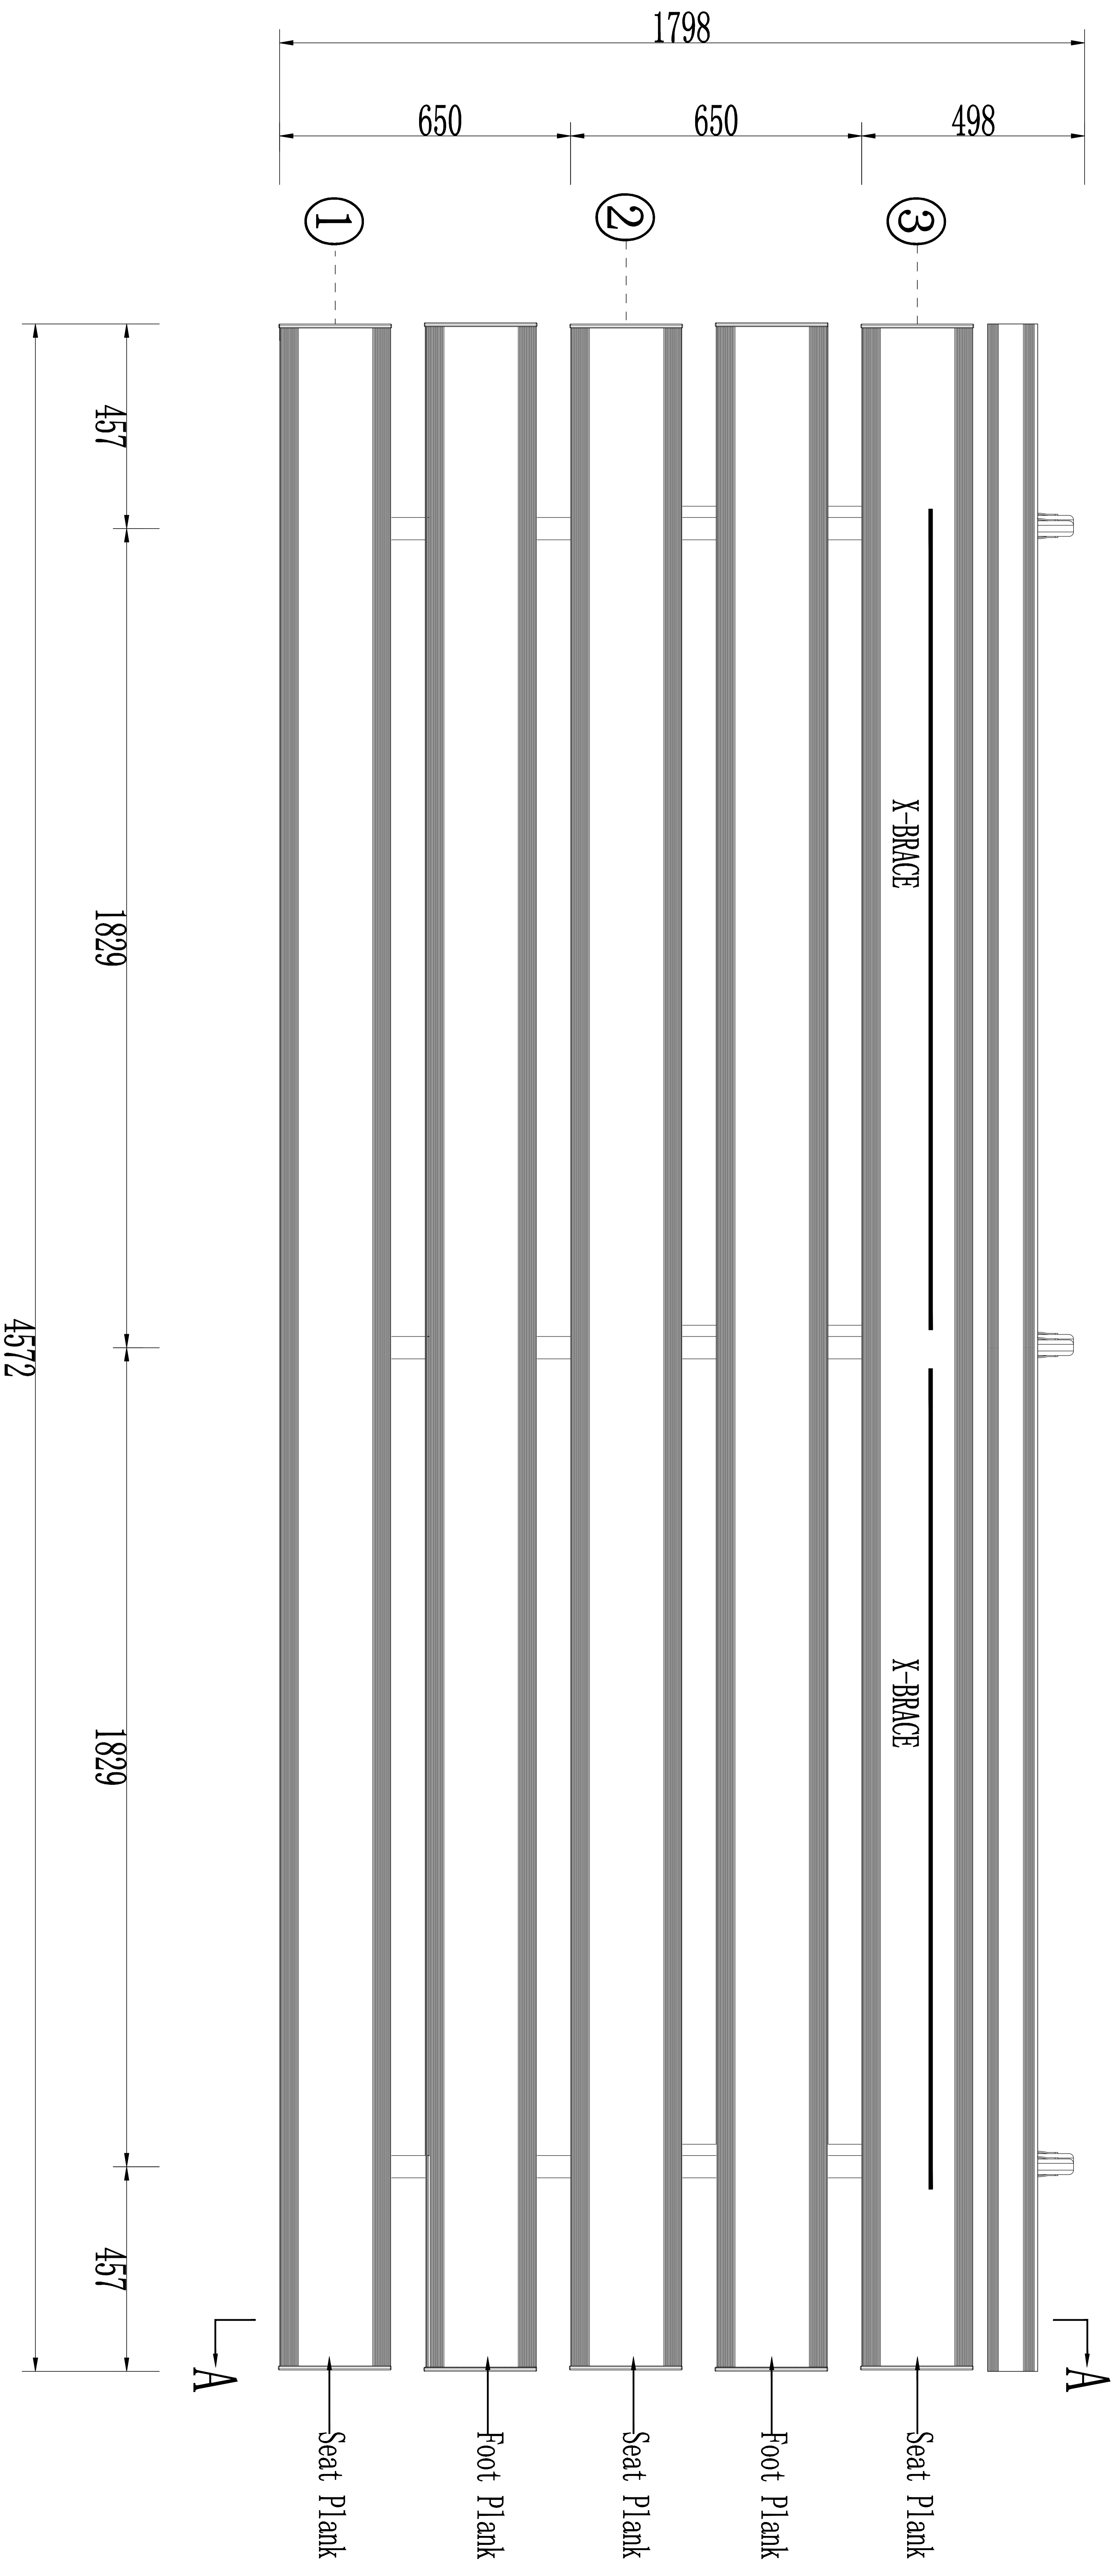

Size table	S	M	L	XL
Row Spacing	650mm	700mm	750mm	800mm

SEATING PLAN

Mountain bleacher

SCALE	1:100	ID	3F-W650-F291-S300-B250
DATE	2020/7/27	https://www.mountainbleacher.com	
DESIGN	Mr. Lau	Tel: 008615070297138 / 00861887922225	
CHECK	Mr. Cheung	E-mail: dong@mountainbleacher.com	

UNIT: mm

UNIT