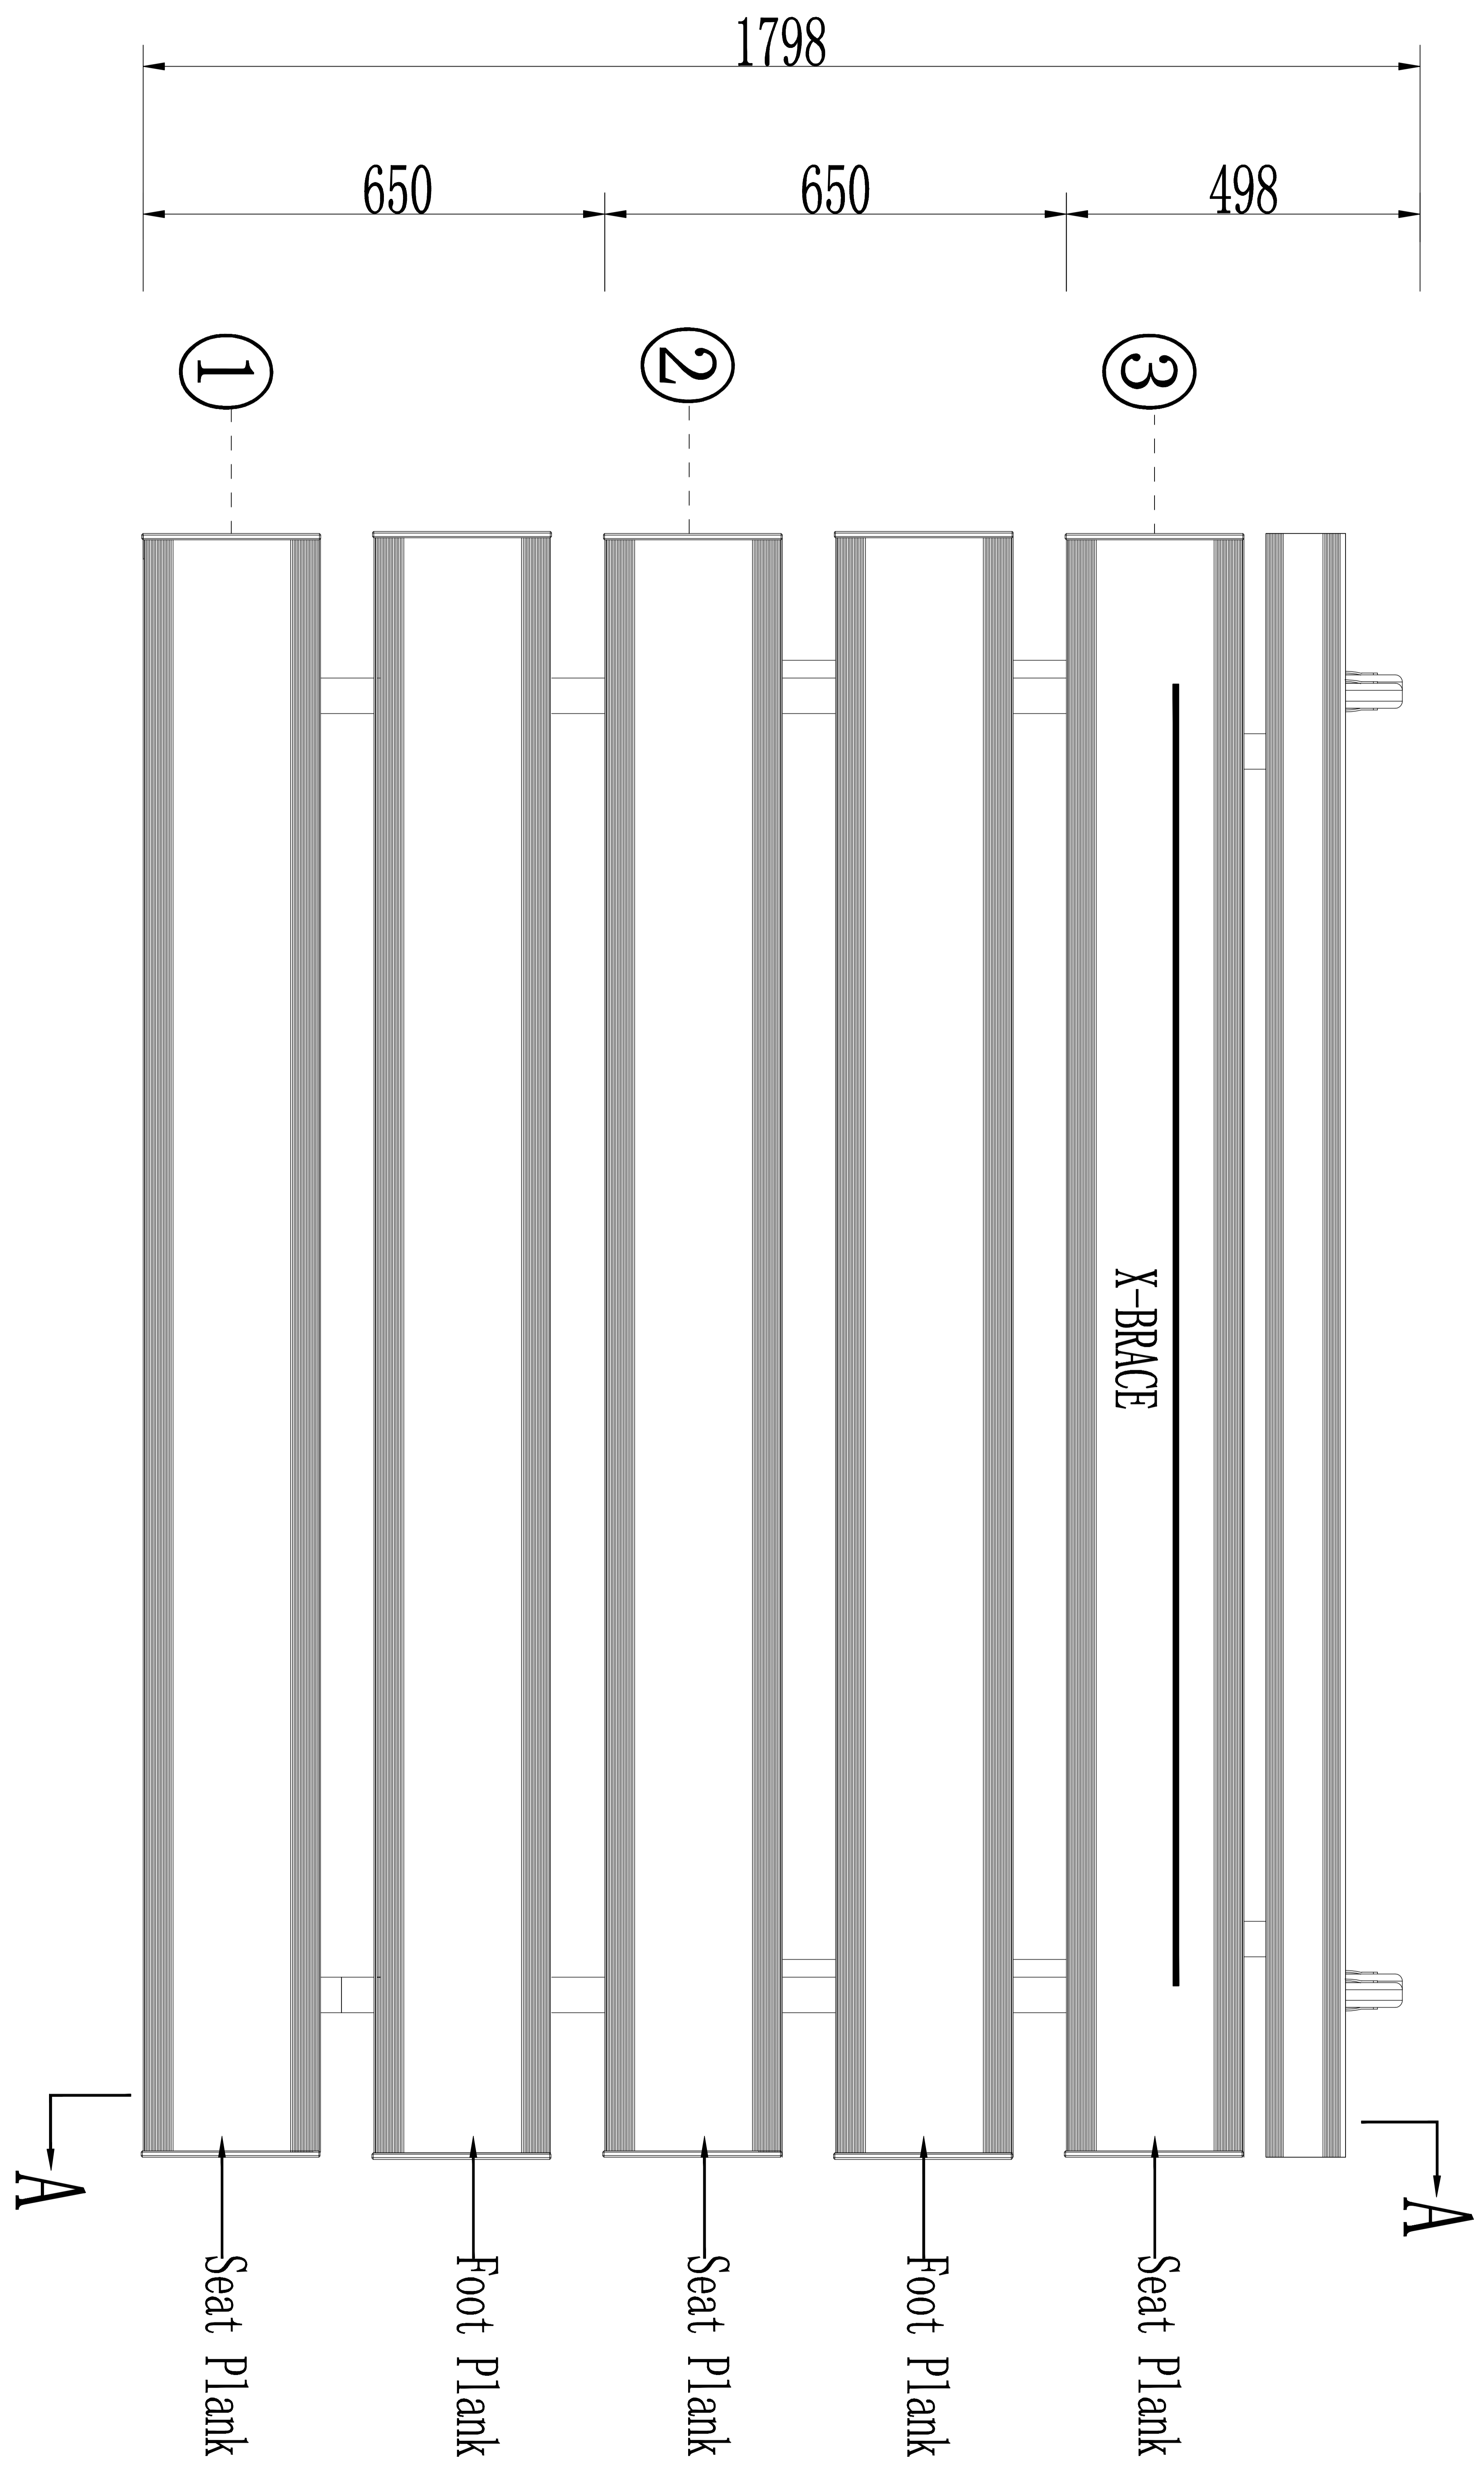

Size table	S	M	L	XL
Row Spacing	650mm	700mm	750mm	800mm

# SEATING PLAN

UNIT : mm

 <b>Mountain bleacher</b>	
SCALE	1:100
DATE	2020/7/27
DESIGN	Mr. Lau
CHECK	Mr. Cheung
TITLE	
ID	3F-W650-F291-S300-B250
https://www.mountainbleacher.com	
Tel : 008615070297138 / 008618879222225	
E-mail : dong@mountainbleacher.com	
NO.	1