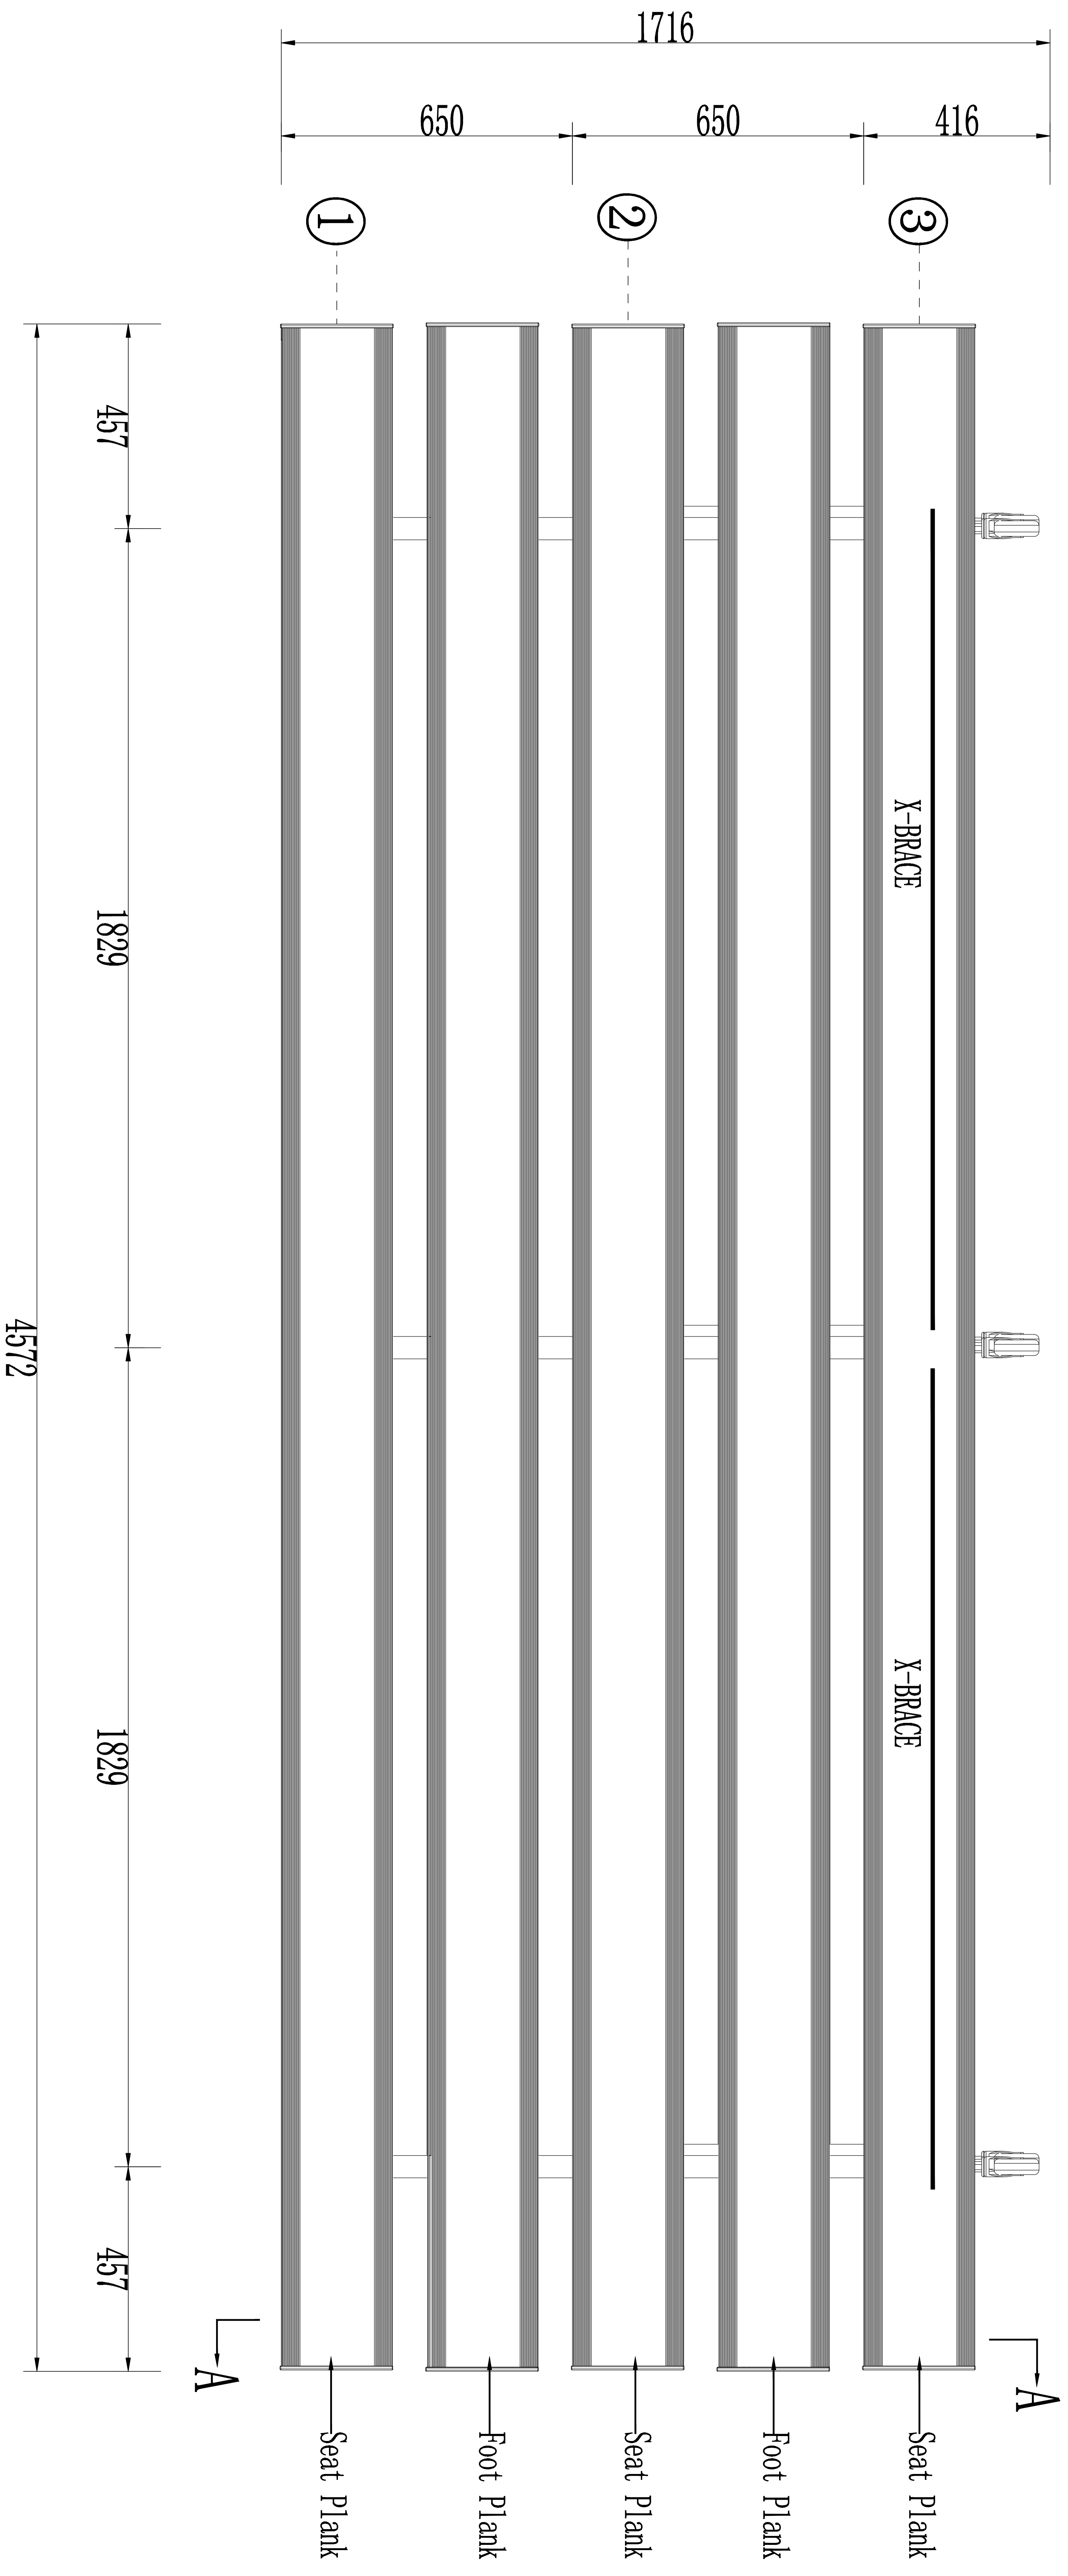

Size table	S	M	L	XL
Row Spacing	650mm	700mm	750mm	800mm

SEATING PLAN

Mountain bleacher

SCALE	1:100	ID	3F-W650-F291-S300
DATE	2020/7/27	https://www.mountainbleacher.com	
DESIGN	Mr. Lau	Tel: 008615070297138 / 008618879222225	
CHECK	Mr. Cheung	E-mail: dong@mountainbleacher.com	
TITLE			

UNIT: mm

NO. 1