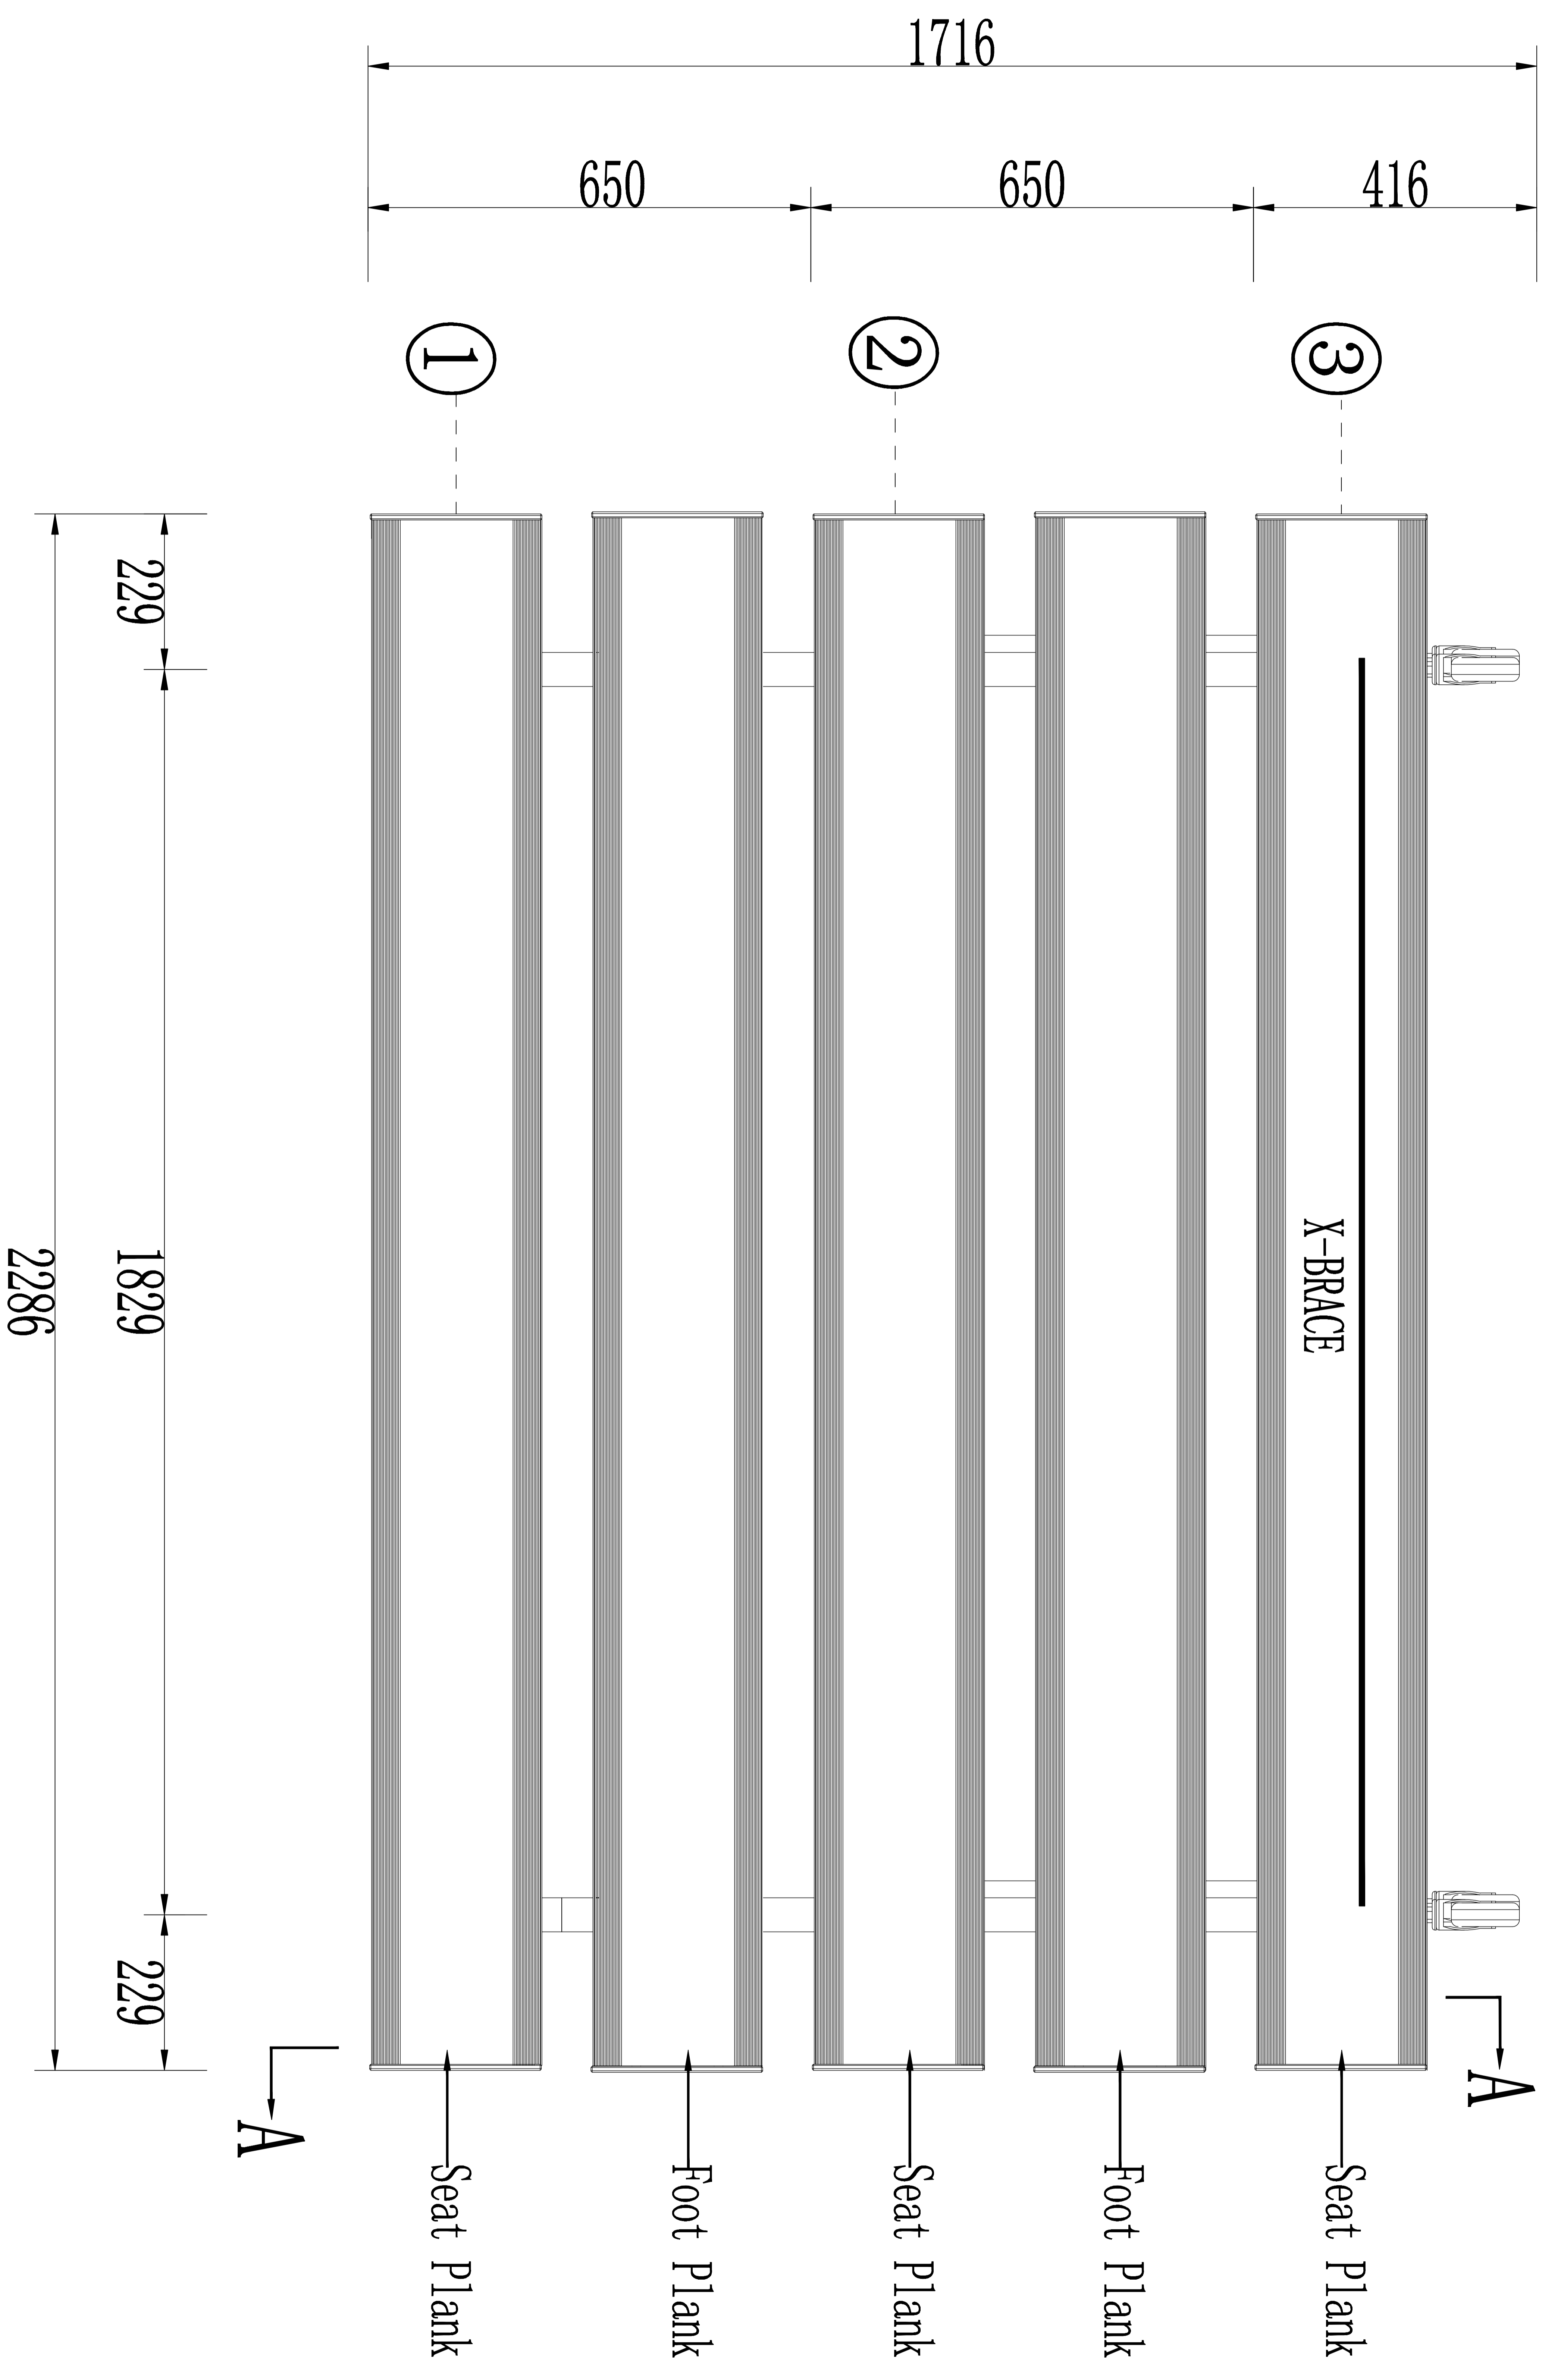

Size table	S	M	L	XL
Row Spacing	650mm	700mm	750mm	800mm

SEATING PLAN

UNIT : mm

		Mountain bleacher	
SCALE	1:100	ID	3F-W650-F291-S300
DATE	2020/7/27	https://www.mountainbleacher.com	
DESIGN	Mr. Lau	PROOF	
CHECK	Mr. Cheung	Tel : 008615070297138 / 008618879222225	
TITLE	E-mail : don@mountainbleacher.com		
	NO.	1	