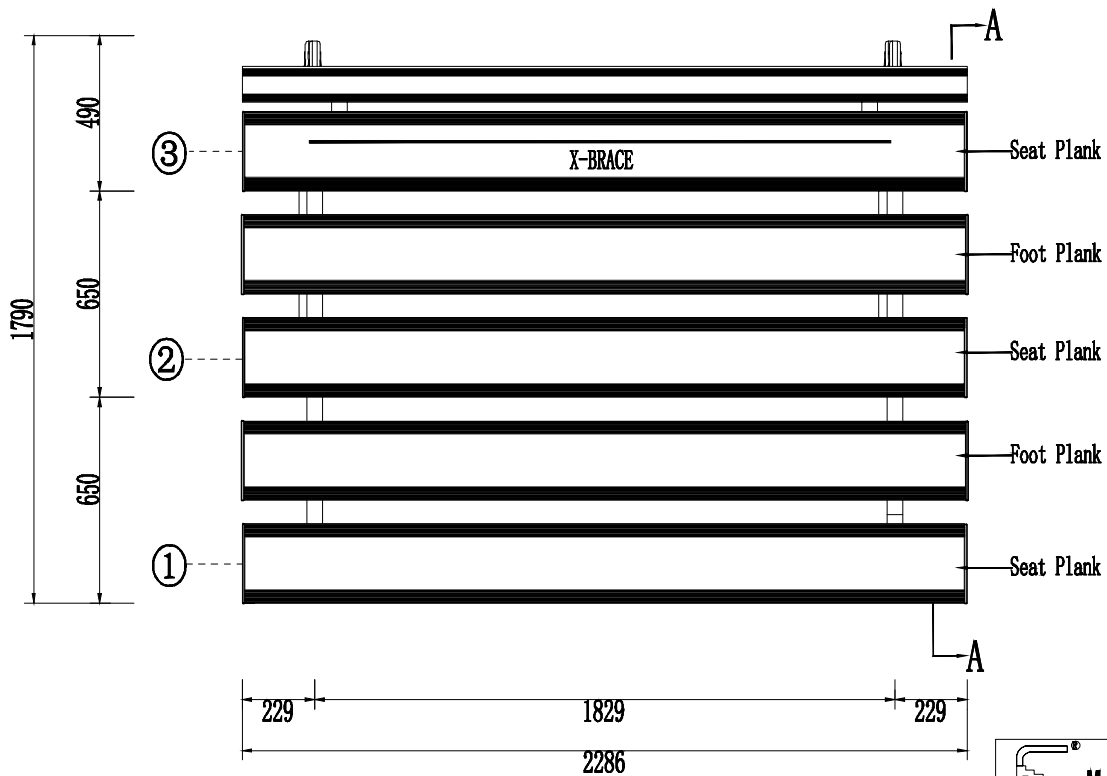

Size table	S	M	L	XL
Row Spacing	650mm	700mm	750mm	800mm
	√			

SEATING PLAN

Mountain bleacher			
		SCALE 1:100	http://www.mchair.com
DATE 2020/7/27	https://www.mountainbleacher.com		
DESIGN Mr. Luo	Tel: 008615070297138 / 008619879222225		
CHECK Mr. Cheng	E-mail: dong@mountainbleacher.com		
TITLE		NO. 1