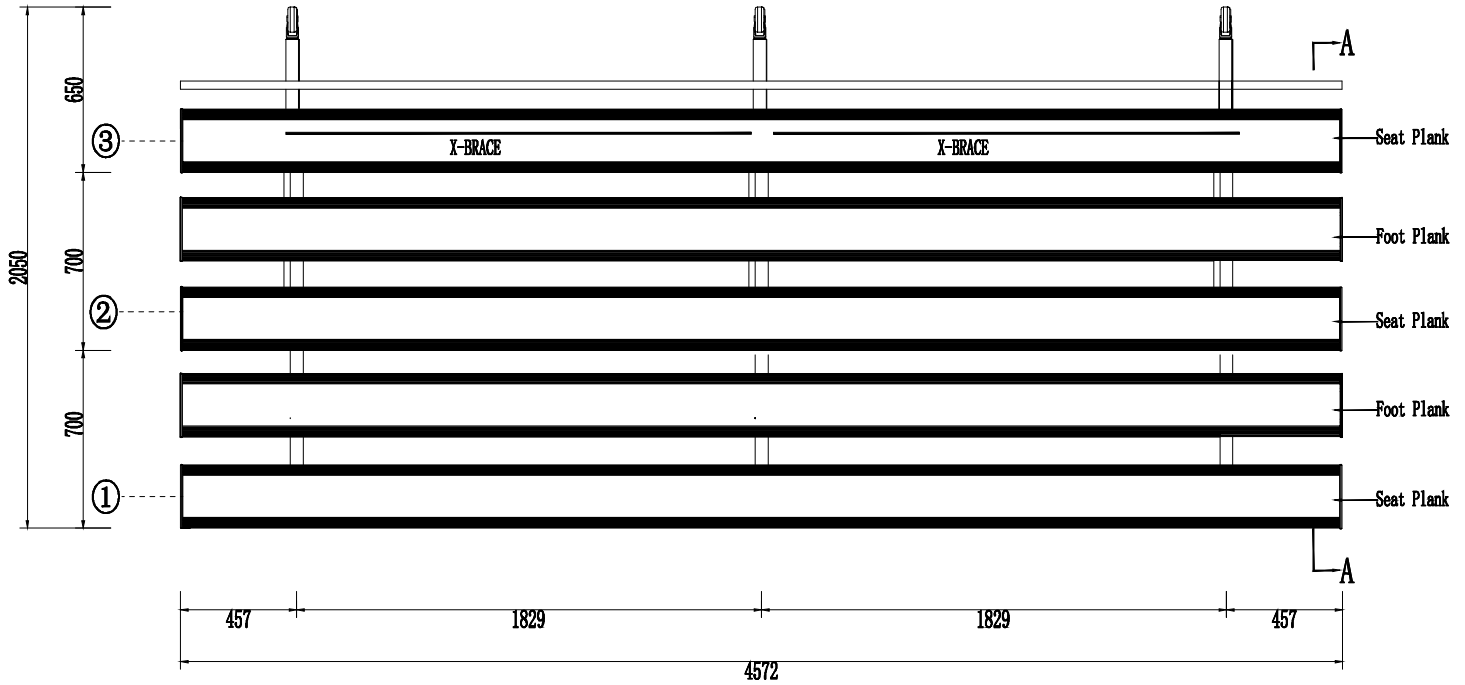

Size table	S	M	L	XL
Row Spacing	650mm	700mm	750mm	800mm
		√		

SEATING PLAN

 Mountain bleacher	
SCALE	1:100 http://www.mountainbleacher.com
DATE	2020/11/21 https://www.mountainbleacher.com
DESIGN	Mr. Lam <small>PHASE</small> Tel: 008615070297138 / 008618879222225
CHECK	Mr. Cheung E-mail: dong@mountainbleacher.com
TITLE	No. 1

NO. 1

Size table	S	M	L	XL
Row Spacing	650mm	700mm	750mm	800mm
		√		

SEATING PLAN

		Mountain bleacher	
SCALE	1:100	http://www.mountainbleacher.com	
DATE	2020/7/27	https://www.mountainbleacher.com	
DESIGN	Mr. Lau	Tel: 008615070297138 / 008618879222225	
CHECK	Mr. Cheung	E-mail: dong@mountainbleacher.com	
TITLE		NO.	1

Size table	S	M	L	XL
Row Spacing	650mm	700mm	750mm	800mm
		√		

SEATING PLAN

 Mountain bleacher		
SCALE	1:100	http://www.mchair.com
DATE	2020/1/27	https://www.mountainbleacher.com
DESIGN	Mr. Lasi	Tel: 008615070297138 / 008618879222225
CHECK	Mr. Choung	E-mail: dor@mountainbleacher.com
TITLE		No. 1