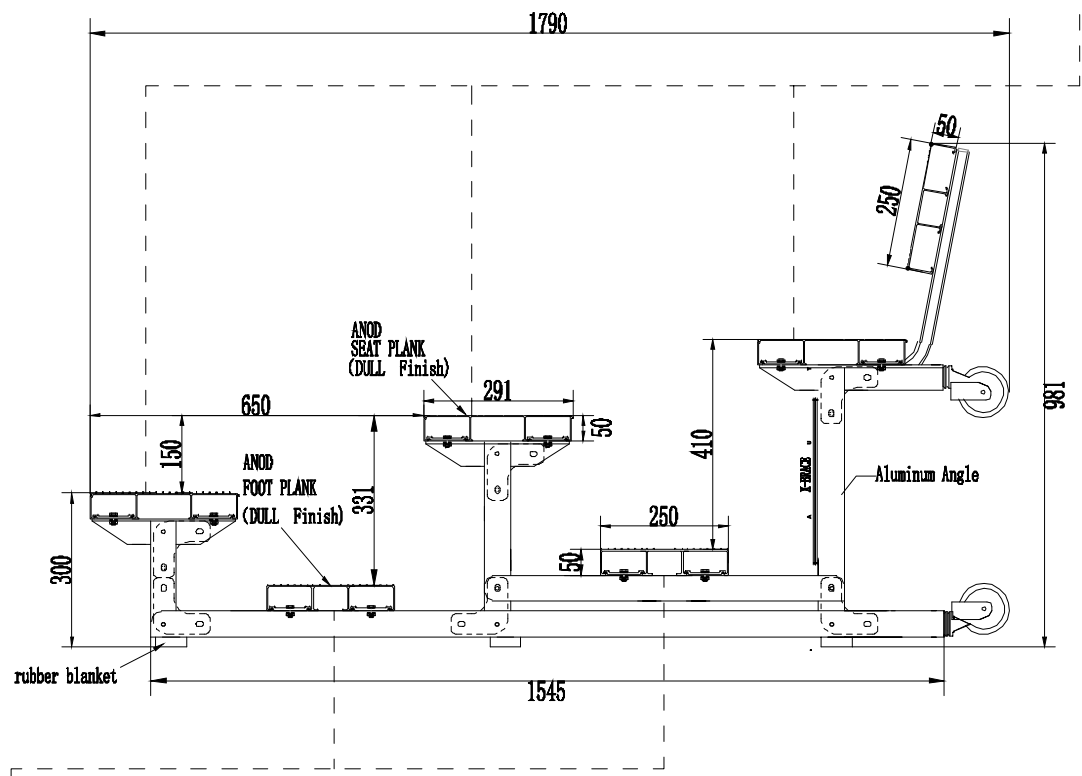

Size table	S	M	L	XL
Row Spacing	650mm	700mm	750mm	800mm
	↓			

Side view AA

UNIT:mm

Seat model optional

	SEAT PLANK	Live Load	advice/choose
1	300*50*100 Aluminum alloy	2.13 kn/m²	★★★
2	291*50*2 Aluminum alloy	1.98 kn/m²	★★★★★
3	250*50*2 Aluminum alloy	1.77 kn/m²	★★★★★
4	250*38*2 Aluminum alloy	1.01 kn/m²	No
5	300*450*100 HDPE	1.76 kn/m²	★★
6	410*417*175 HDPE	1.76 kn/m²	No
7	450*410*330 HDPE	1.76 kn/m²	No
Mountain bleacher			
SCALE	1:100	http://www.mchairs.com	
DATE	2020/7/27	https://www.mountainbleacher.com	
DESIGN	Mr. Luo	Tel: 00861867922225, 008618070297138	
CHECK	Mr. Cheung	E-mail: dorg@mountainbleacher.com	
TITLE		No. 1	

FOOT PLANK	1	2	3	4
Live Load	2.81 kn/m²	2.06 kn/m²	1.77 kn/m²	1.01 kn/m²
advice/choose	★★	★★★★★	★★★★★	No