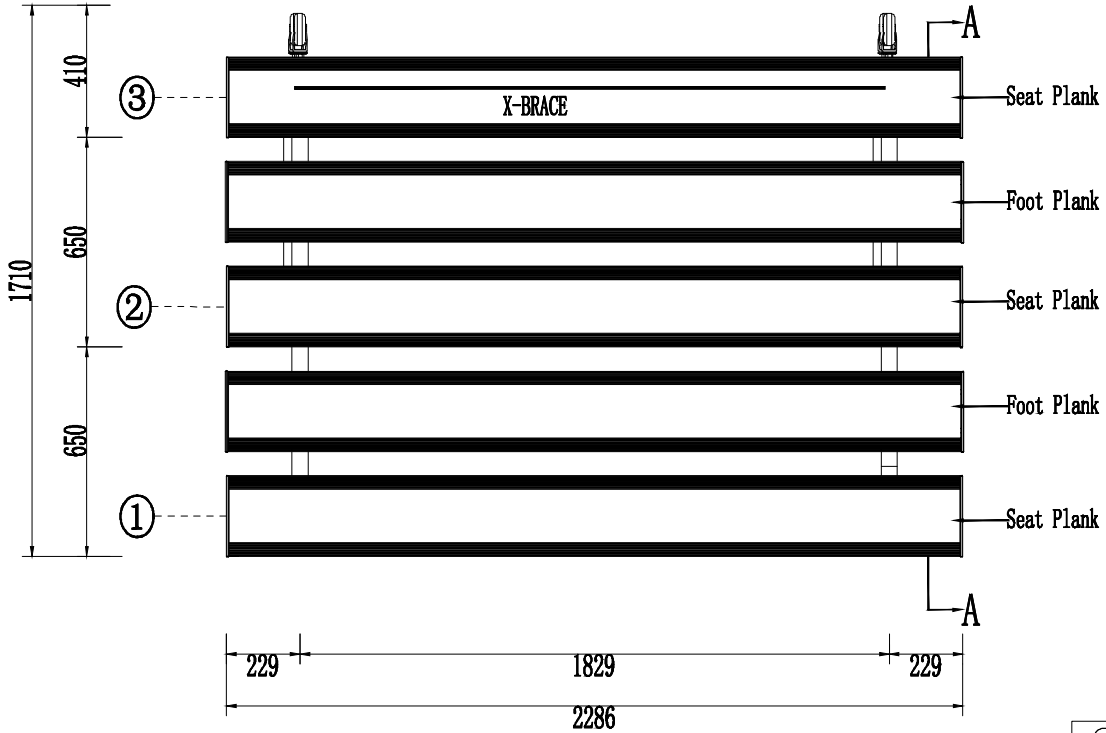

Size table	S	M	L	XL
Row Spacing	650mm	700mm	750mm	800mm
	√			

SEATING PLAN

Mountain bleacher	
SCALE	1:100 http://www.mountainbleacher.com
DATE	2020/7/27 http://www.mountainbleacher.com
DESIGN	Mr. Lau PING
CHECK	Mr. Cheung
TITLE	Mr. Cheung
	E-mail: dong@mountainbleacher.com
	PK 1