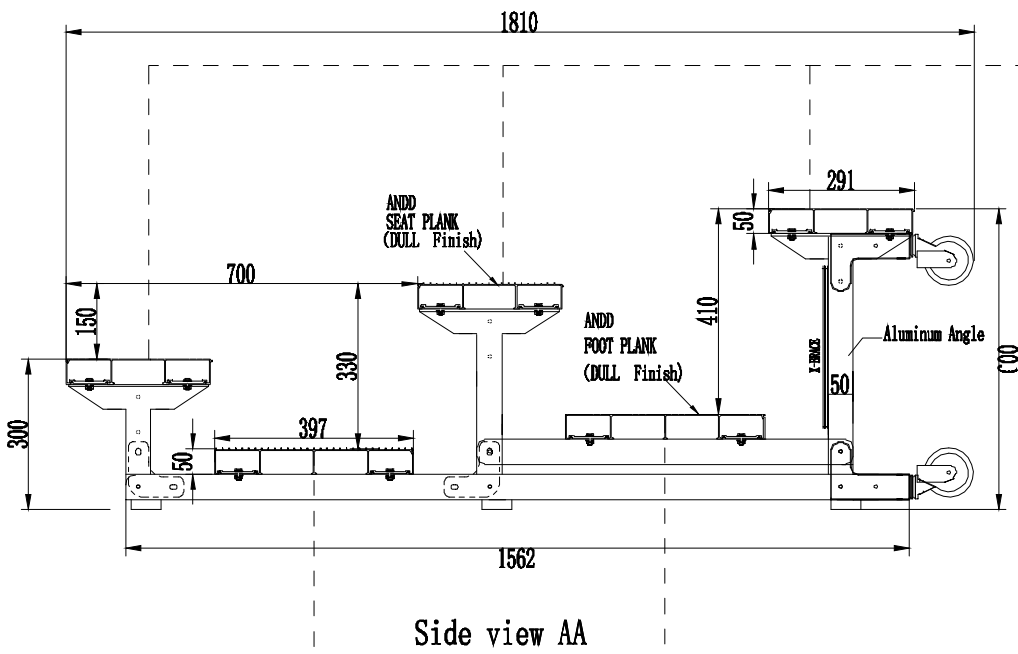

Size table	S	M	L	XL
Row Spacing	650mm	700mm	750mm	800mm
		√		

Seat model optional

SEAT PLANK		Live Load	advice	choose

1	300*50*100 Aluminum alloy	2.13 kn/m²	★★★	

2	291*50*2 Aluminum alloy	1.98 kn/m²	★★★★	

3	250*50*2 Aluminum alloy	1.77 kn/m²	★★★★	

4	250*38*2 Aluminum alloy	1.01 kn/m²	No	

5	300*450*100 HDPE	1.76 kn/m²	★★	

6	410*410*175 HDPE	1.76 kn/m²	No	

7	450*410*330 HDPE	1.76 kn/m²	No	

Mountain bleacher

SCALE: 1:100 <http://www.mountainbleacher.com>
DATE: 2020/7/27 <https://www.mountainbleacher.com>
DESIGN: Mr. Lan Tel: 008618679222225, 008615070297138
CHECK: Mr. Chang E-mail: dorg@mountainbleacher.com
TITLE: No. 1

UNIT:mm

FOOT PLANK	1	2	3	4
	397*50*2 Aluminum alloy	291*50*2 Aluminum alloy	250*50*2 Aluminum alloy	250*38*2 Aluminum alloy
Live Load	2.81 kn/m²	2.06 kn/m²	1.77 kn/m²	1.01 kn/m²
advice	★★	★★★★	★★★★	No
choose