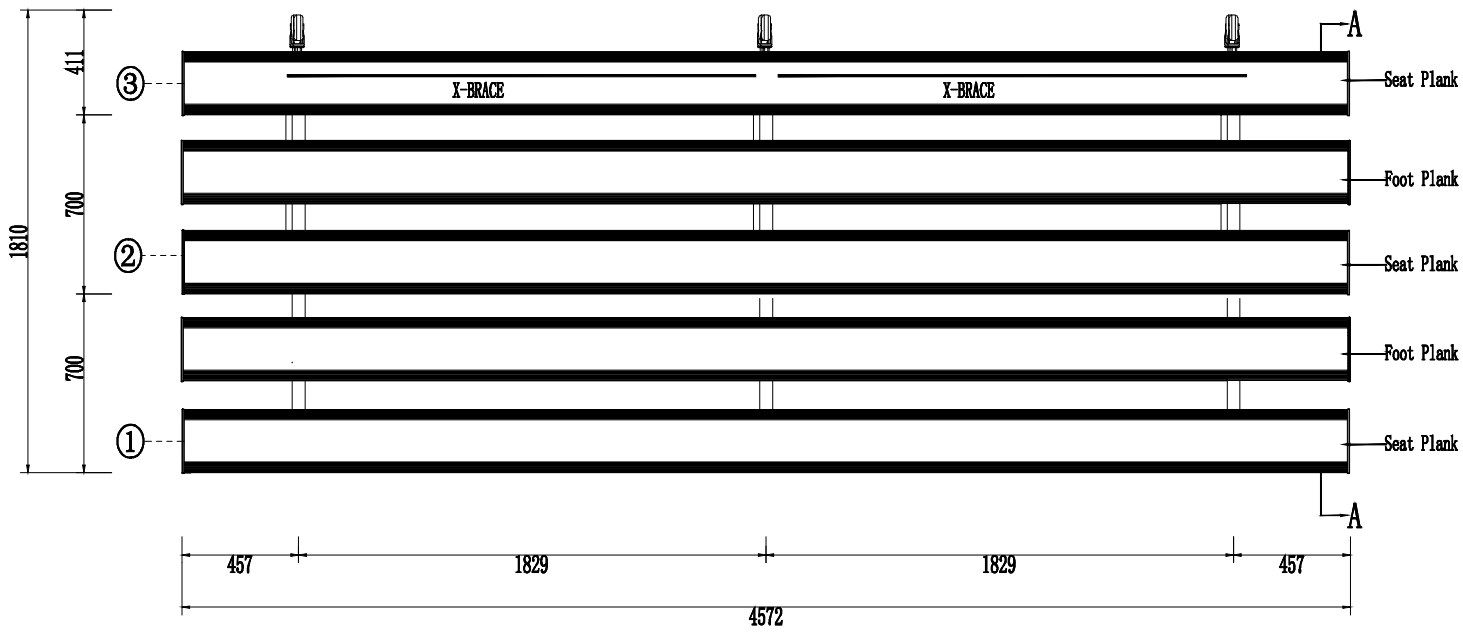

Size table	S	M	L	XL
Row Spacing	650mm	700mm	750mm	800mm
		√		

SEATING PLAN

 Mountain bleacher		
SCALE	1:100	http://www.mountainbleacher.com
DATE	2020/7/22	https://www.mountainbleacher.com
DESIGN	Mr. Lan	Tel: 008615070297138 / 008618879222225
CHECK	Mr. Cheng	E-mail: dong@mountainbleacher.com
TITLE		1

Size table	S	M	L	XL
Row Spacing	650mm	700mm	750mm	800mm
		√		

SEATING PLAN

 Mountain bleacher		
SCALE	1:100	http://www.mountainbleacher.com
DATE	2020/7/27	https://www.mountainbleacher.com
DESIGN	Mr. Lan	Tel: 008615070297138 / 00861867922225
CHECK	Mr. Chang	E-mail: dong@mountainbleacher.com
TITLE		NO. 1