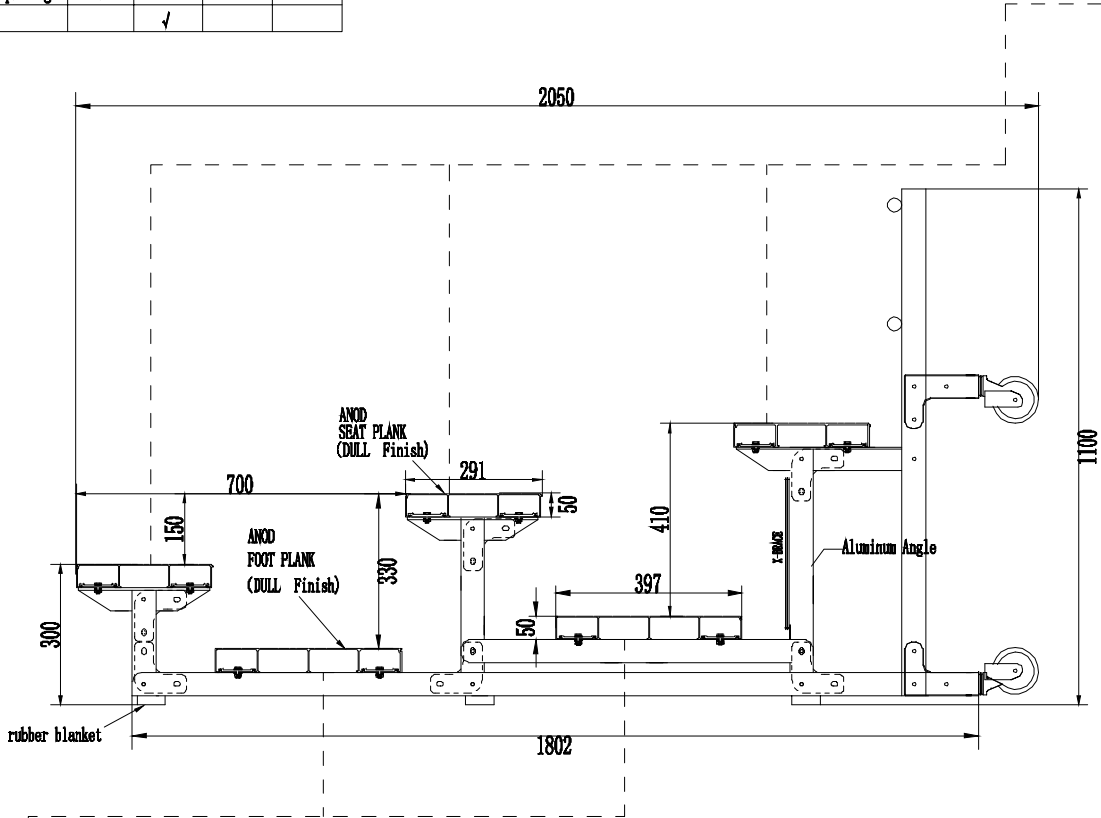

TITLE E-mail: dong@mountainbleacher.com

1

Size table	S	M	L	XL
Row Spacing	650mm	700mm	750mm	800mm
		√		

SEATING PLAN

 Mountain bleacher		
SCALE	1:100	http://www.mchair.com
DATE	2020/7/27	https://www.mountainbleacher.com
DESIGN	Mr. Liu	Tel: 008615070297138 / 008618879222225
CHECK	Mr. Chang	E-mail: dong@mountainbleacher.com
TITLE		NO. 1

Size table	S	M	L	XL
Row Spacing	650mm	700mm	750mm	800mm
		√		

SEATING PLAN

 Mountain bleacher	
SCALE	1:100 http://www.mountainbleacher.com
DATE	2020/11/21 https://www.mountainbleacher.com
DESIGN	Mr. Lam <small>PHASE</small> Tel: 008615070297138 / 008618879222225
CHECK	Mr. Cheung E-mail: dong@mountainbleacher.com
TITLE	No. 1

Size table	S	M	L	XL
Row Spacing	650mm	700mm	750mm	800mm
		√		

Side view AA

UNIT:mm

Seat model optional

	SEAT PLANK	Live Load	advice	choose
1	300*60*100 Aluminum alloy	2.13 kn/m ²	★★★	
2	291*50*2 Aluminum alloy	1.98 kn/m ²	★★★★	
3	250*50*2 Aluminum alloy	1.77 kn/m ²	★★★	
4	250*38*2 Aluminum alloy	1.01 kn/m ²	No	
5	300*150*100 HDPE	1.76 kn/m ²	★★	
6	410*417*175 HDPE	1.76 kn/m ²	No	
7	450*410*330 HDPE	1.76 kn/m ²	No	

Size table	S	M	L	XL
Row Spacing	650mm	700mm	750mm	800mm
		√		

SEATING PLAN

 Mountain bleacher		
SCALE	1:100	http://www.mchair.com
DATE	2020/1/27	https://www.mountainbleacher.com
DESIGN	Mr. Lasi	Tel: 008615070297138 / 008618879222225
CHECK	Mr. Choung	E-mail: dor@mountainbleacher.com
TITLE		No. 1