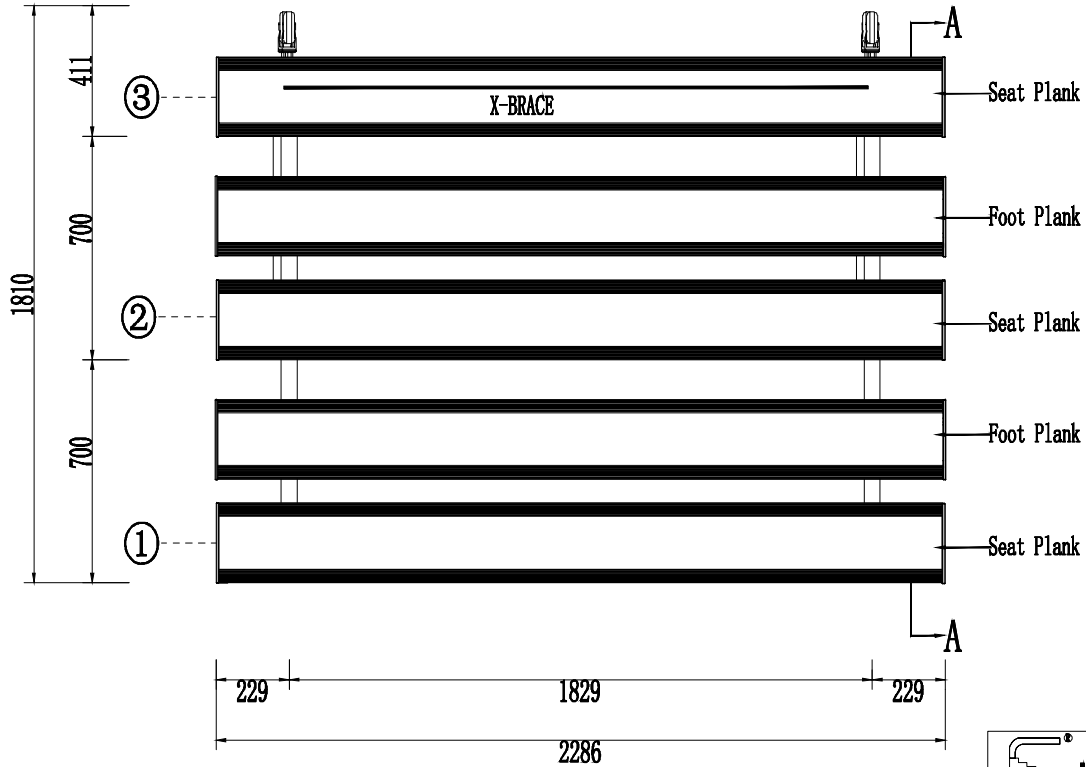

Size table	S	M	L	XL
Row Spacing	650mm	700mm	750mm	800mm
		√		

SEATING PLAN

 Mountain bleacher		
SCALE	1:100	http://www.mountainbleacher.com
DATE	2020/7/22	https://www.mountainbleacher.com
DESIGN	Mr. Lan	Tel: 008615070297138 / 008618879222225
CHECK	Mr. Cheng	E-mail: dong@mountainbleacher.com
TITLE		1

Size table	S	M	L	XL
Row Spacing	650mm	700mm	750mm	800mm
		√		

SEATING PLAN

 Mountain bleacher		
SCALE	1:100	http://www.mountainbleacher.com
DATE	2020/7/27	https://www.mountainbleacher.com
DESIGN	Mr. Lan	Tel: 008615070297138 / 00861867922225
CHECK	Mr. Chang	E-mail: dong@mountainbleacher.com
TITLE		NO. 1

Size table	S	M	L	XL
Row Spacing	650mm	700mm	750mm	800mm
		√		

SEATING PLAN

 Mountain bleacher	
SCALE	1:100 http://www.mountainbleacher.com
DATE	2020/11/21 https://www.mountainbleacher.com
DESIGN	Mr. Lam <small>PHASE</small> Tel: 008615070297138 / 008618879222225
CHECK	Mr. Cheung E-mail: dong@mountainbleacher.com
TITLE	No. 1

Size table	S	M	L	XL
Row Spacing	650mm	700mm	750mm	800mm
		√		

SEATING PLAN

 Mountain bleacher		
SCALE	1:100	http://www.mchair.com
DATE	2020/1/27	https://www.mountainbleacher.com
DESIGN	Mr. Lasi	Tel: 008615070297138 / 008618879222225
CHECK	Mr. Choung	E-mail: dor@mountainbleacher.com
TITLE		No. 1