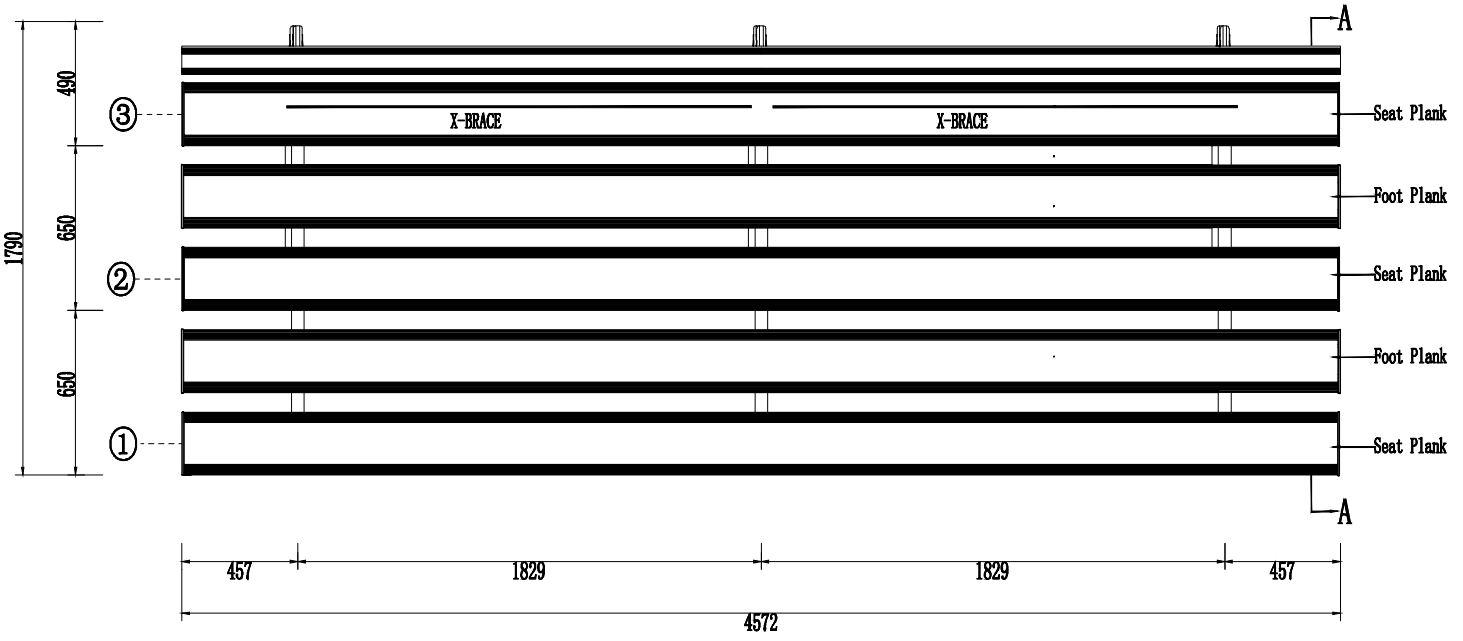

Row Spacing	650mm	700mm	750mm	800mm
	√			

SEATING PLAN

Mountain bleacher		
SCALE	1:100	http://www.mochair.com
DATE	2008/7/27	http://www.mountainbleacher.com
DESIGN	Mr. Lau	Tel: 008615070297138 / 008618879222225
CHECK	Mr. Chong	E-mail: dong@mountainbleacher.com
TITLE		1/1