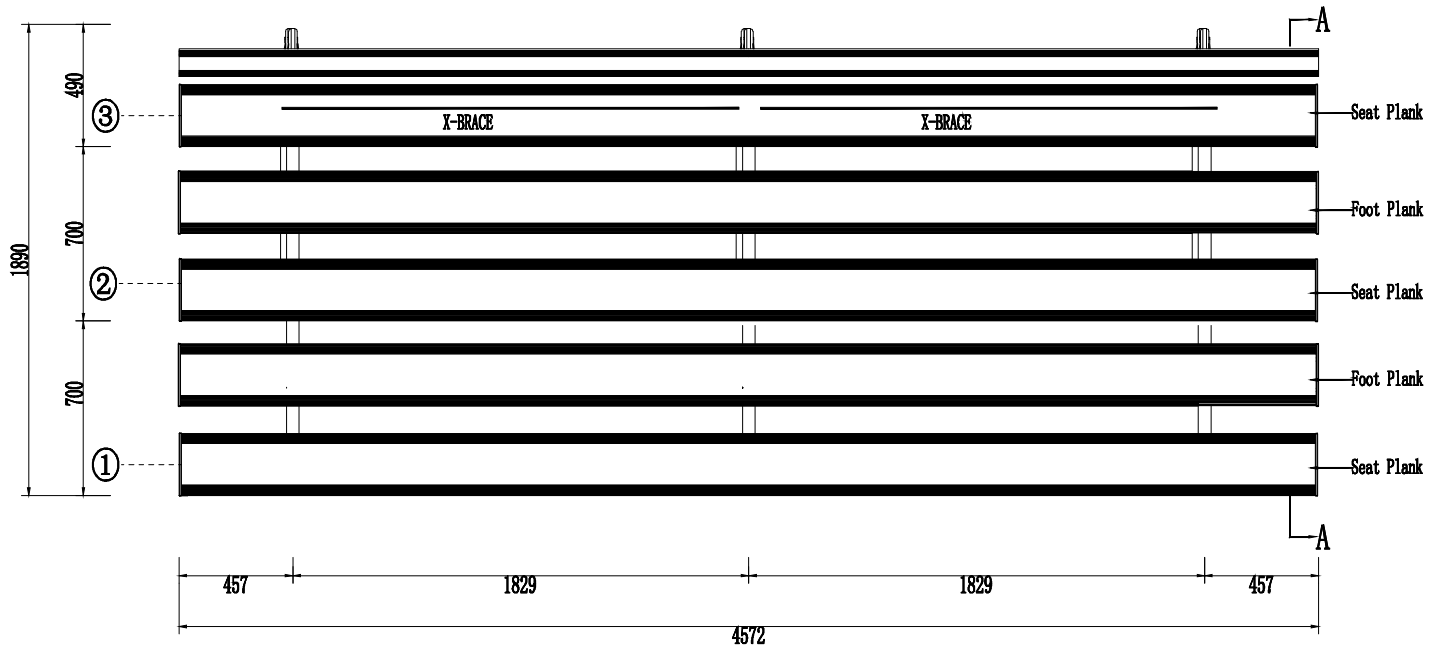

TITLE E-mail: dong@mountainbleacher.com

1

Size table	S	M	L	XL
Row Spacing	650mm	700mm	750mm	800mm
		√		

SEATING PLAN

 Mountain bleacher		
SCALE	1:100	http://www.mchair.com
DATE	2020/7/27	https://www.mountainbleacher.com
DESIGN	Mr. Liu	Tel: 008615070297138 / 008618879222225
CHECK	Mr. Chang	E-mail: dong@mountainbleacher.com
TITLE		NO. 1

Size table	S	M	L	XL
Row Spacing	650mm	700mm	750mm	800mm
		√		

SEATING PLAN

 Mountain bleacher	
SCALE	1:100 http://www.mountainbleacher.com
DATE	2020/11/21 https://www.mountainbleacher.com
DESIGN	Mr. Lam <small>PHASE</small> Tel: 008615070297138 / 008618879222225
CHECK	Mr. Cheung E-mail: dong@mountainbleacher.com
TITLE	No. 1

Size table	S	M	L	XL
Row Spacing	650mm	700mm	750mm	800mm
		√		

Side view AA

UNIT:mm

Seat model optional

	SEAT PLANK	Live Load	advice	choose
1	300*60*100 Aluminum alloy	2.13 kn/m ²	★★★	
2	291*50*2 Aluminum alloy	1.98 kn/m ²	★★★★	
3	250*50*2 Aluminum alloy	1.77 kn/m ²	★★★	
4	250*38*2 Aluminum alloy	1.01 kn/m ²	No	
5	300*150*100 HDPE	1.76 kn/m ²	★★	
6	410*417*175 HDPE	1.76 kn/m ²	No	
7	450*410*330 HDPE	1.76 kn/m ²	No	

Size table	S	M	L	XL
Row Spacing	650mm	700mm	750mm	800mm
		√		

SEATING PLAN

 Mountain bleacher		
SCALE	1:100	http://www.mchair.com
DATE	2020/1/27	https://www.mountainbleacher.com
DESIGN	Mr. Lasi	Tel: 008615070297138 / 008618879222225
CHECK	Mr. Choung	E-mail: dor@mountainbleacher.com
TITLE		No. 1