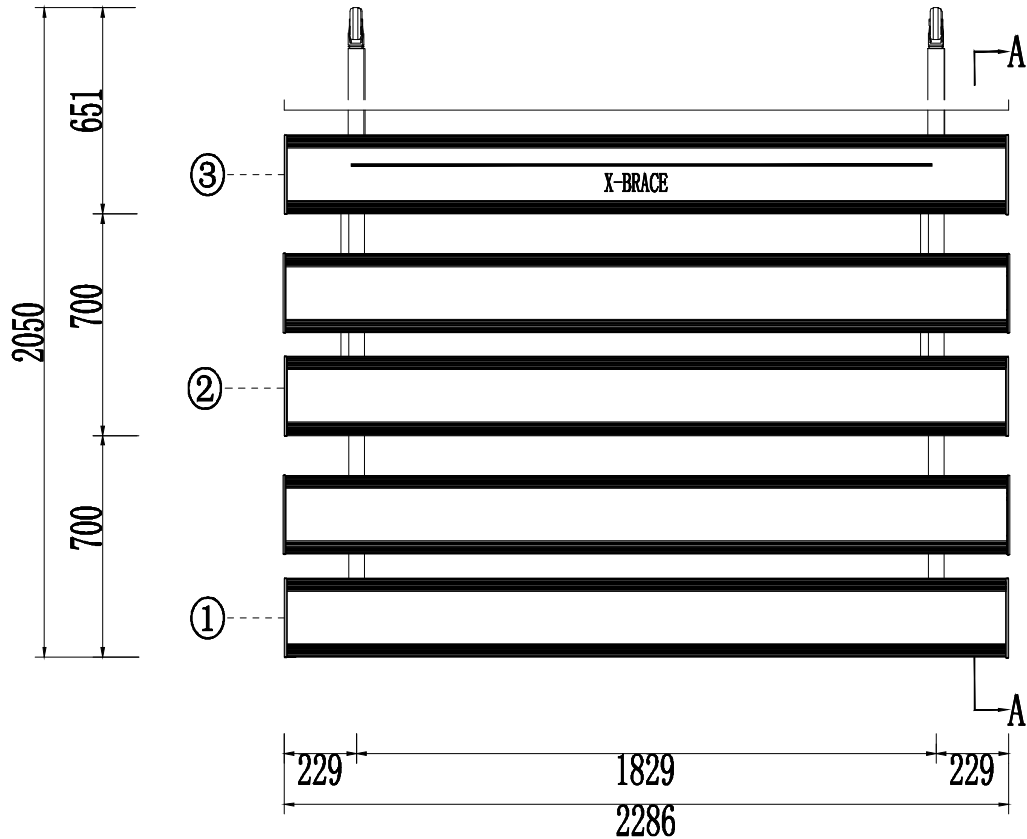

Size table	S	M	L	XL
Row Spacing	650mm	700mm	750mm	800mm
		√		

SEATING PLAN

 Mountain bleacher	
SCALE	1:100 http://www.mountainbleacher.com
DATE	2020/11/21 https://www.mountainbleacher.com
DESIGN	Mr. Lam <small>PHASE</small> Tel: 008615070297138 / 008618879222225
CHECK	Mr. Cheung E-mail: dong@mountainbleacher.com
TITLE	No. 1

Size table	S	M	L	XL
Row Spacing	650mm	700mm	750mm	800mm
		√		

Side view AA

UNIT:mm

Seat model optional

	SEAT PLANK	Live Load	advice	choose
1	300*60*100 Aluminum alloy	2.13 kn/m ²	★★★	
2	291*50*2 Aluminum alloy	1.98 kn/m ²	★★★★	
3	250*50*2 Aluminum alloy	1.77 kn/m ²	★★★	
4	250*38*2 Aluminum alloy	1.01 kn/m ²	No	
5	300*150*100 HDPE	1.76 kn/m ²	★★	
6	410*417*175 HDPE	1.76 kn/m ²	No	
7	450*410*330 HDPE	1.76 kn/m ²	No	

NO. 1

Size table	S	M	L	XL
Row Spacing	650mm	700mm	750mm	800mm
		√		

SEATING PLAN

		Mountain bleacher	
SCALE	1:100	http://www.mountainbleacher.com	
DATE	2020/7/27	https://www.mountainbleacher.com	
DESIGN	Mr. Lau	Tel: 008615070297138 / 008618879222225	
CHECK	Mr. Cheung	E-mail: dong@mountainbleacher.com	
TITLE		NO.	1

Size table	S	M	L	XL
Row Spacing	650mm	700mm	750mm	800mm
		√		

SEATING PLAN

 Mountain bleacher		
SCALE	1:100	http://www.mchair.com
DATE	2020/1/27	https://www.mountainbleacher.com
DESIGN	Mr. Lasi	Tel: 008615070297138 / 008618879222225
CHECK	Mr. Choung	E-mail: dor@mountainbleacher.com
TITLE		No. 1