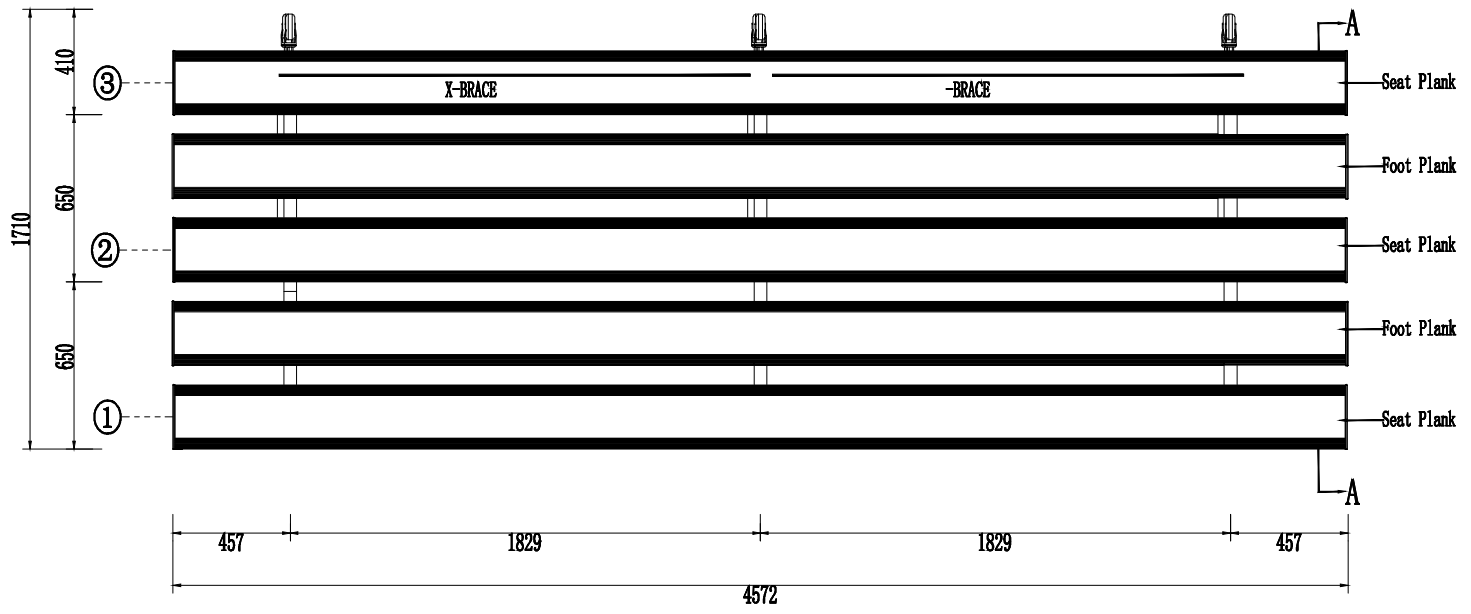

TITLE No. 1

Size table	S	M	L	XL
Row Spacing	650mm	700mm	750mm	800mm
	√			

SEATING PLAN

 Mountain bleacher	
SCALE	1:100 http://www.mountainbleacher.com
DATE	2020/7/27 http://www.mountainbleacher.com
DESIGN	Mr. Lau PING
CHECK	Mr. Cheung
TITLE	Mr. Cheung
	E-mail: dong@mountainbleacher.com
	PK 1

Size table	S	M	L	XL
Row Spacing	650mm	700mm	750mm	800mm

SEATING PLAN

 Mountain bleacher		
SCALE	1:100	http://www.mountainbleacher.com
DATE	2020/7/27	http://www.mountainbleacher.com
DESIGN	Mr. Lan	Tel: 008615070297138 / 00861887922225
CHECK	Mr. Cheng	E-mail: dong@mountainbleacher.com
TITLE		1

Size table	S	M	L	XL
Row Spacing	650mm	700mm	750mm	800mm
		√		

SEATING PLAN

 Mountain bleacher		
SCALE	1:100	http://www.mchair.com
DATE	2020/1/27	https://www.mountainbleacher.com
DESIGN	Mr. Lasi	Tel: 008615070297138 / 008618879222225
CHECK	Mr. Choung	E-mail: dor@mountainbleacher.com
TITLE		No. 1