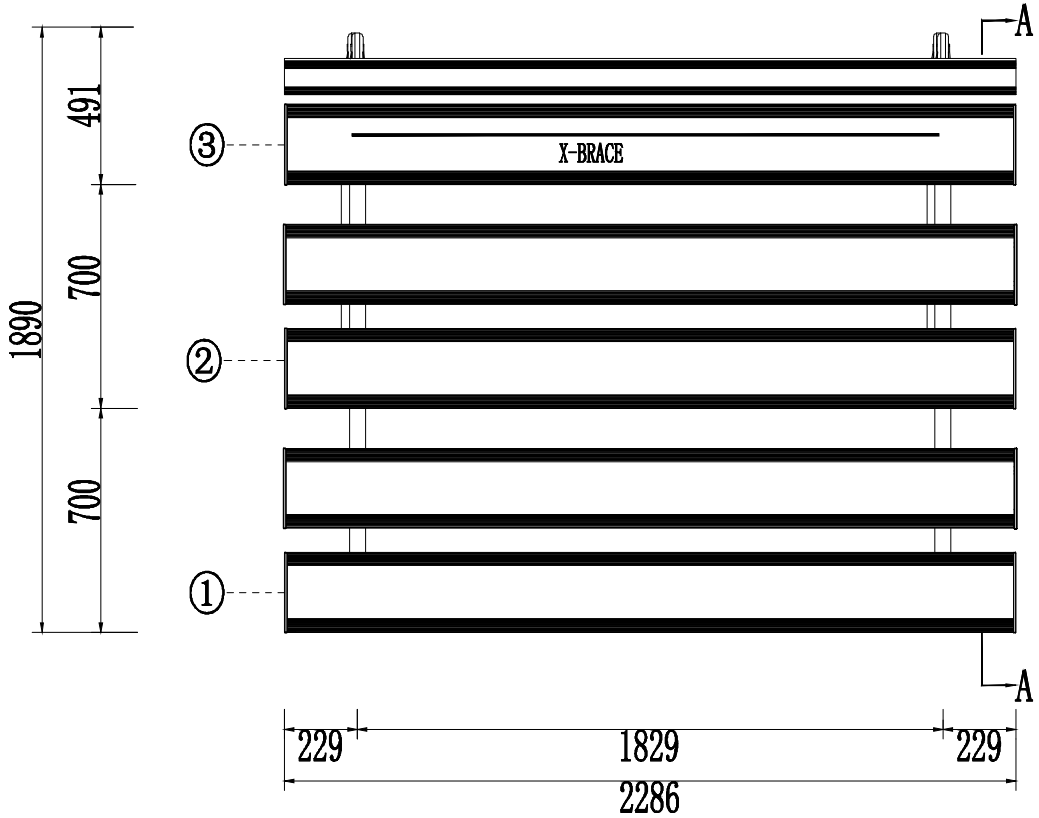

Size table	S	M	L	XL
Row Spacing	650mm	700mm	750mm	800mm
		√		

SEATING PLAN

 Mountain bleacher		
SCALE	1:100	http://www.mountainbleacher.com
DATE	2020/7/22	https://www.mountainbleacher.com
DESIGN	Mr. Lan	Tel: 008615070297138 / 008618879222225
CHECK	Mr. Cheng	E-mail: dong@mountainbleacher.com
TITLE		1

Size table	S	M	L	XL
Row Spacing	650mm	700mm	750mm	800mm
		√		

SEATING PLAN

 Mountain bleacher		
SCALE	1:100	http://www.mountainbleacher.com
DATE	2020/7/27	https://www.mountainbleacher.com
DESIGN	Mr. Lan	Tel: 008615070297138 / 00861867922225
CHECK	Mr. Chang	E-mail: dong@mountainbleacher.com
TITLE		NO. 1

TITLE E-mail: dong@mountainbleacher.com

1

Size table	S	M	L	XL
Row Spacing	650mm	700mm	750mm	800mm
		√		

SEATING PLAN

 Mountain bleacher		
SCALE	1:100	http://www.mchair.com
DATE	2020/7/27	https://www.mountainbleacher.com
DESIGN	Mr. Liu	Tel: 008615070297138 / 008618879222225
CHECK	Mr. Chang	E-mail: dong@mountainbleacher.com
TITLE		NO. 1

Size table	S	M	L	XL
Row Spacing	650mm	700mm	750mm	800mm
		√		

SEATING PLAN

 Mountain bleacher	
SCALE	1:100 http://www.mountainbleacher.com
DATE	2020/11/21 https://www.mountainbleacher.com
DESIGN	Mr. Lam <small>PHASE</small> Tel: 008615070297138 / 008618879222225
CHECK	Mr. Cheung E-mail: dong@mountainbleacher.com
TITLE	No. 1