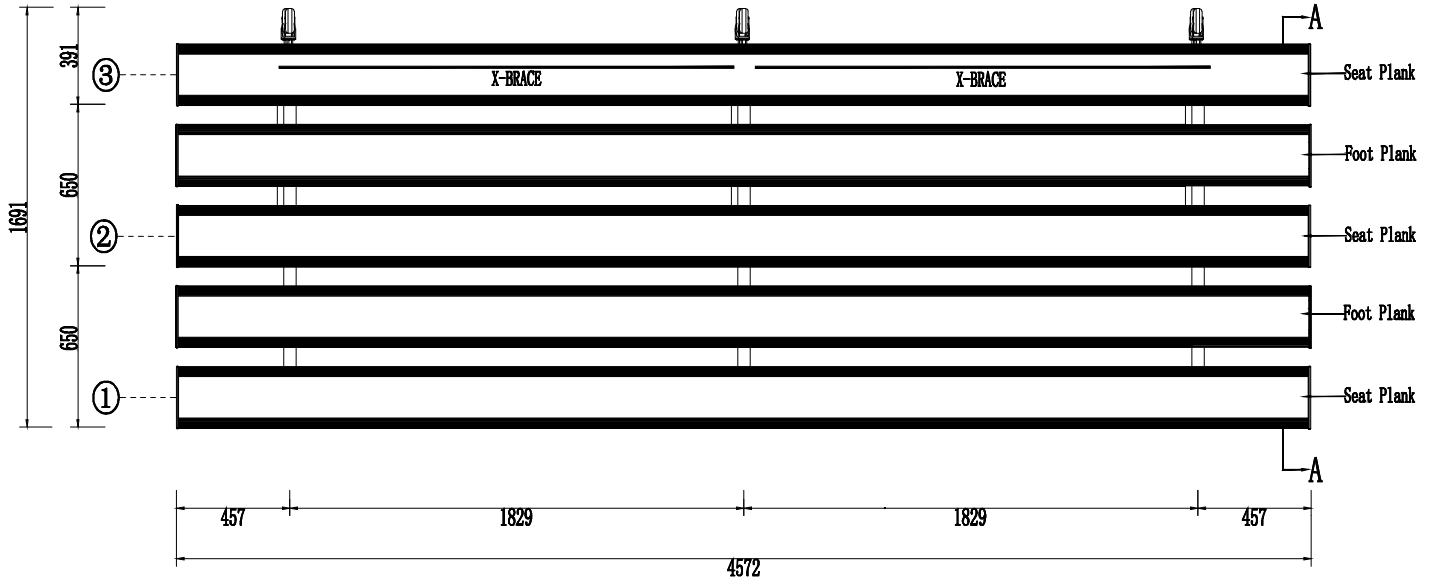

Size table	S	M	L	XL
Row Spacing	650mm	700mm	750mm	800mm
	√			

SEATING PLAN

Mountain bleacher		
SCALE	1:100	http://www.mochair.com
DATE	2020/7/27	http://www.mountainbleacher.com
DESIGN	Mr. Lm	Tel: 006615070297138 / 006618879222226
CHECK	Mr. Cheung	E-mail: dong@mountainbleacher.com
TITLE		No. 1