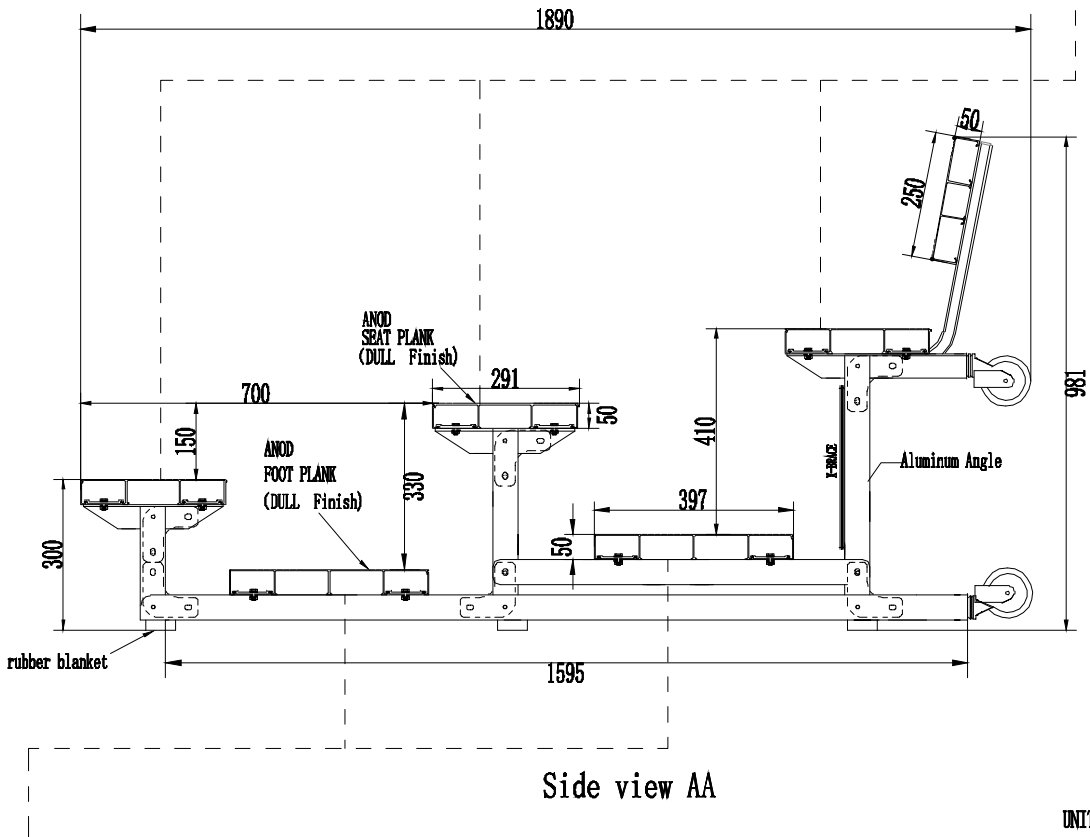

Size table	S	M	L	XL
Row Spacing	650mm	700mm	750mm	800mm
		√		

Seat model optional

SEAT PLANK	Live Load	advice	choose
1 300*50*100 Aluminum alloy	2.13kn/m²	★★★★	
2 291*50*2 Aluminum alloy	1.98kn/m²	★★★★	
3 250*50*2 Aluminum alloy	1.77kn/m²	★★★★	
4 250*38*2 Aluminum alloy	1.01kn/m²	No	
5 300*450*100 HDPE	1.76kn/m²	★★	
6 410*417*176 HDPE	1.76kn/m²	No	
7 450*410*330 HDPE	1.76kn/m²	No	

UNIT:mm

FOOT PLANK	1 397*50*2 Aluminum alloy	2 291*50*2 Aluminum alloy	3 250*50*2 Aluminum alloy	4 250*38*2 Aluminum alloy
Live Load	2.81kn/m²	2.06kn/m²	1.77kn/m²	1.01kn/m²
advice	★★	★★★★	★★★★	No
choose				

Mountain bleacher

SCALE 1:100 <http://www.mountainbleacher.com>

DATE 2020/7/27 <https://www.mountainbleacher.com>

DESIGNER Mr. Lou <https://www.mountainbleacher.com>

DRAWER Mr. Choung Tel: 008618879222225, 008615079297138

TITLE E-mail: dong@mountainbleacher.com

1