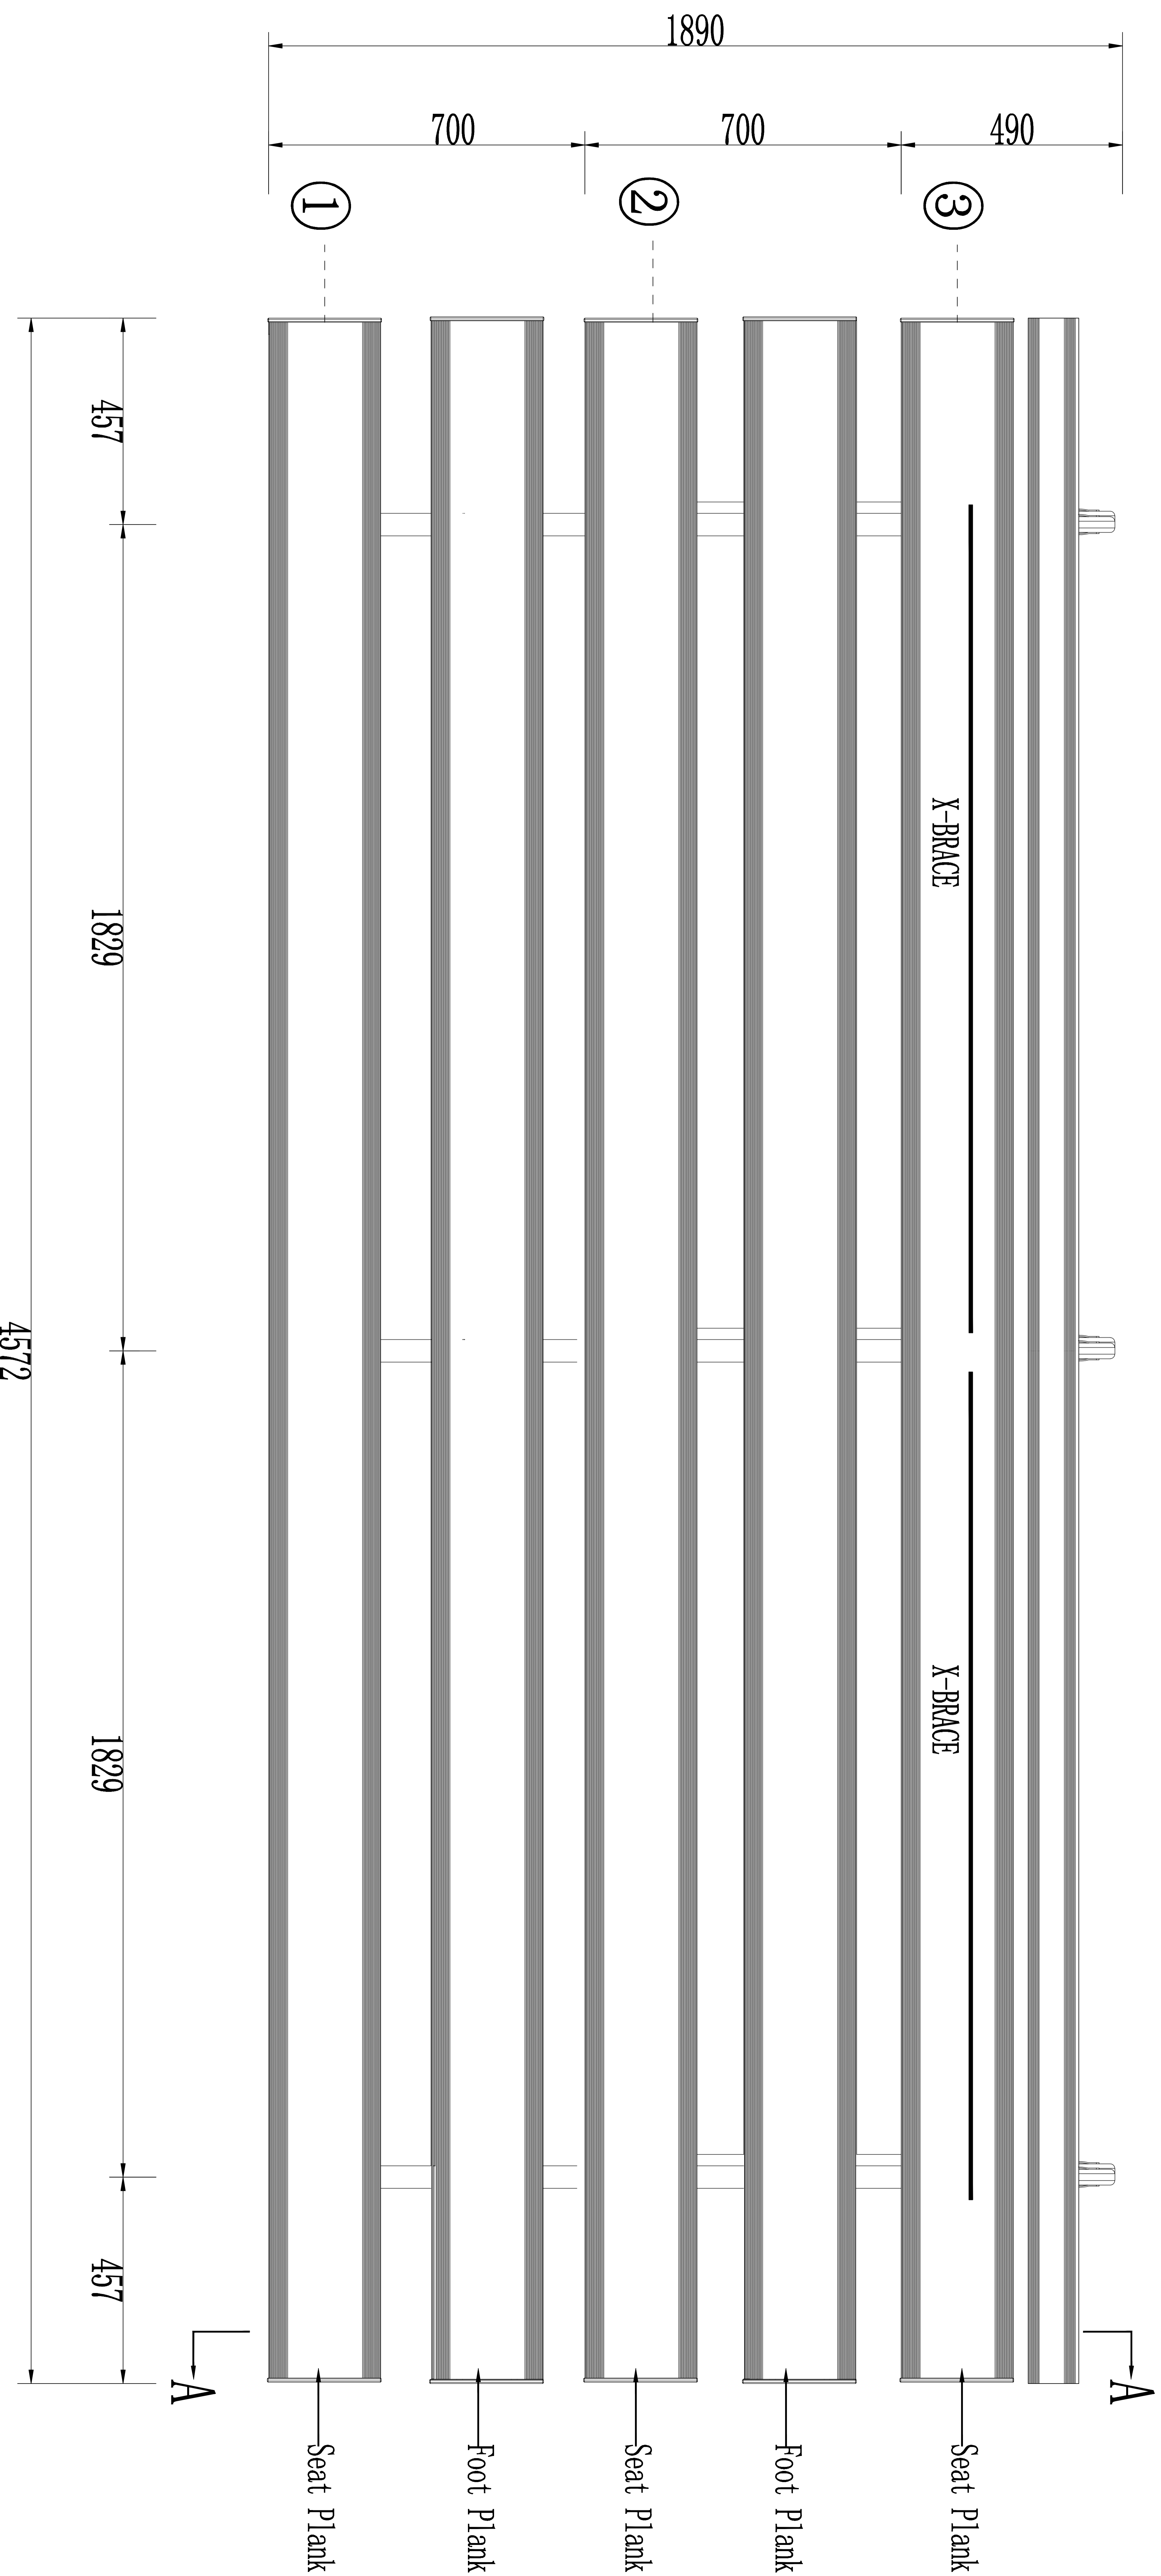

Size table	S	M	L	XL
Row Spacing	650mm	700mm	750mm	800mm

SEATING PLAN

UNIT : mm

Mountain bleacher

SCALE	1:100	ID	3F-W700-F397-S291-B250
DATE	2020/7/27	https://www.mountainbleacher.com	
DESIGN	Mr. Lau	Tel: 008615070297138 / 00861887922225	
CHECK	Mr. Cheung	E-mail: dong@mountainbleacher.com	
TITLE		NO.	1