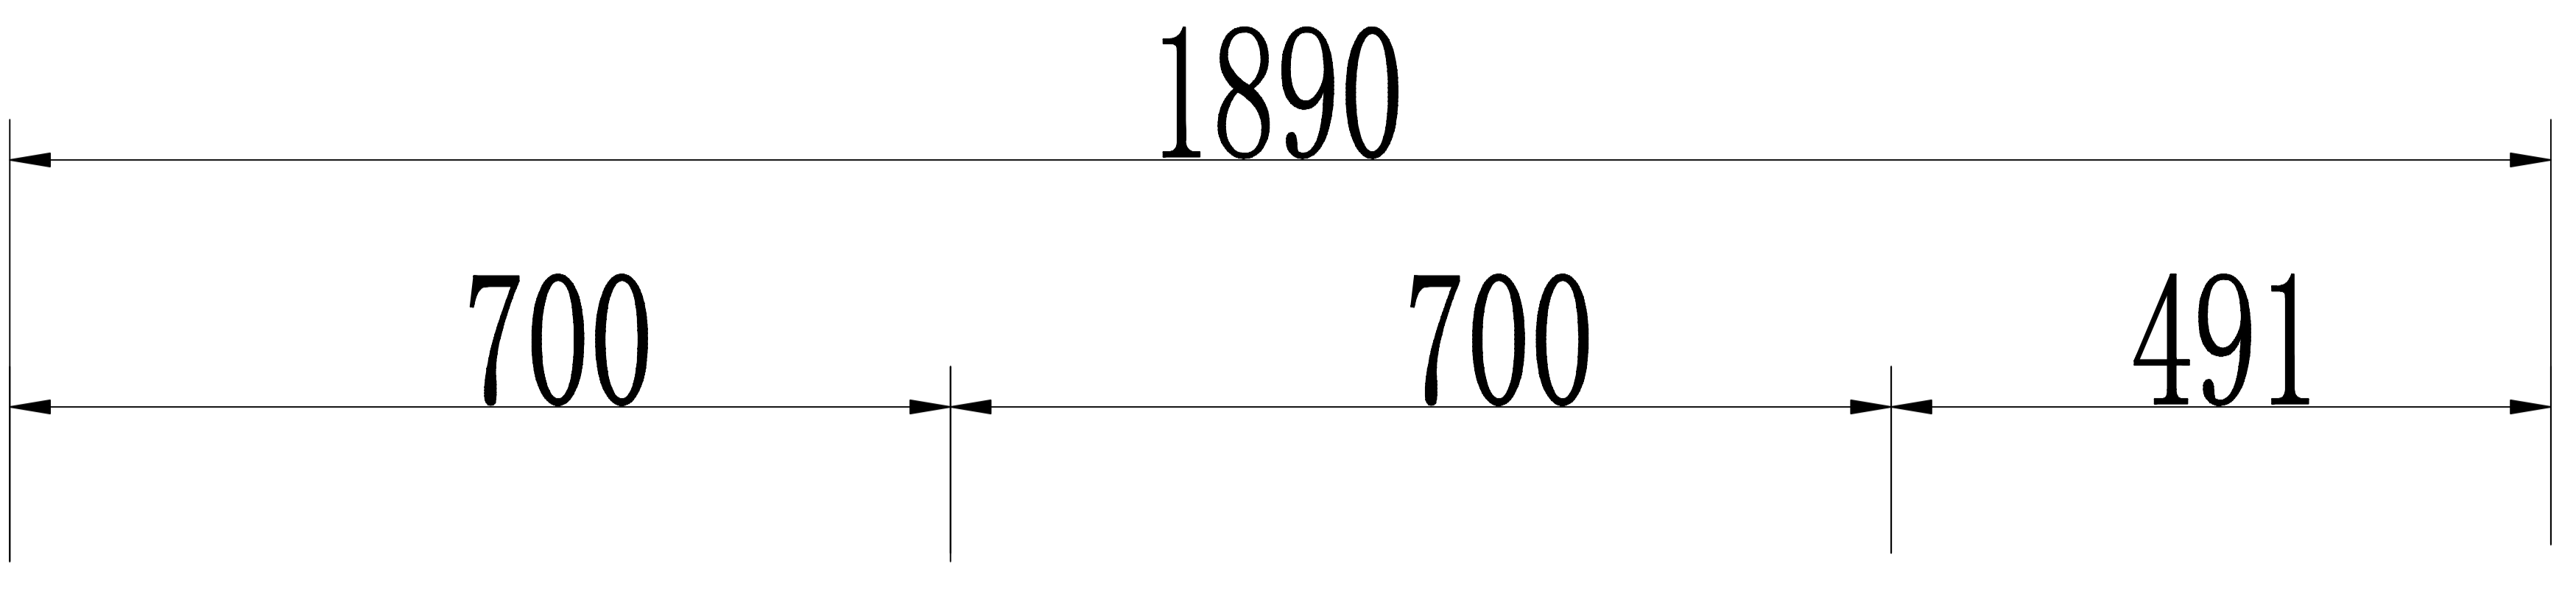

Size table	S	M	L	XL
Row Spacing	650mm	700mm	750mm	800mm

SEATING PLAN

UNIT : mm

		Mountain bleacher	
SCALE	1:100	ID	3F-W700-F397-S291-B250
DATE	2020/7/27	https://www.mountainbleacher.com	
DESIGN	Mr. Lau	Tel: 008615070297138 / 008618879222225	
CHECK	Mr. Cheung	E-mail: dong@mountainbleacher.com	
TITLE		NO.	1