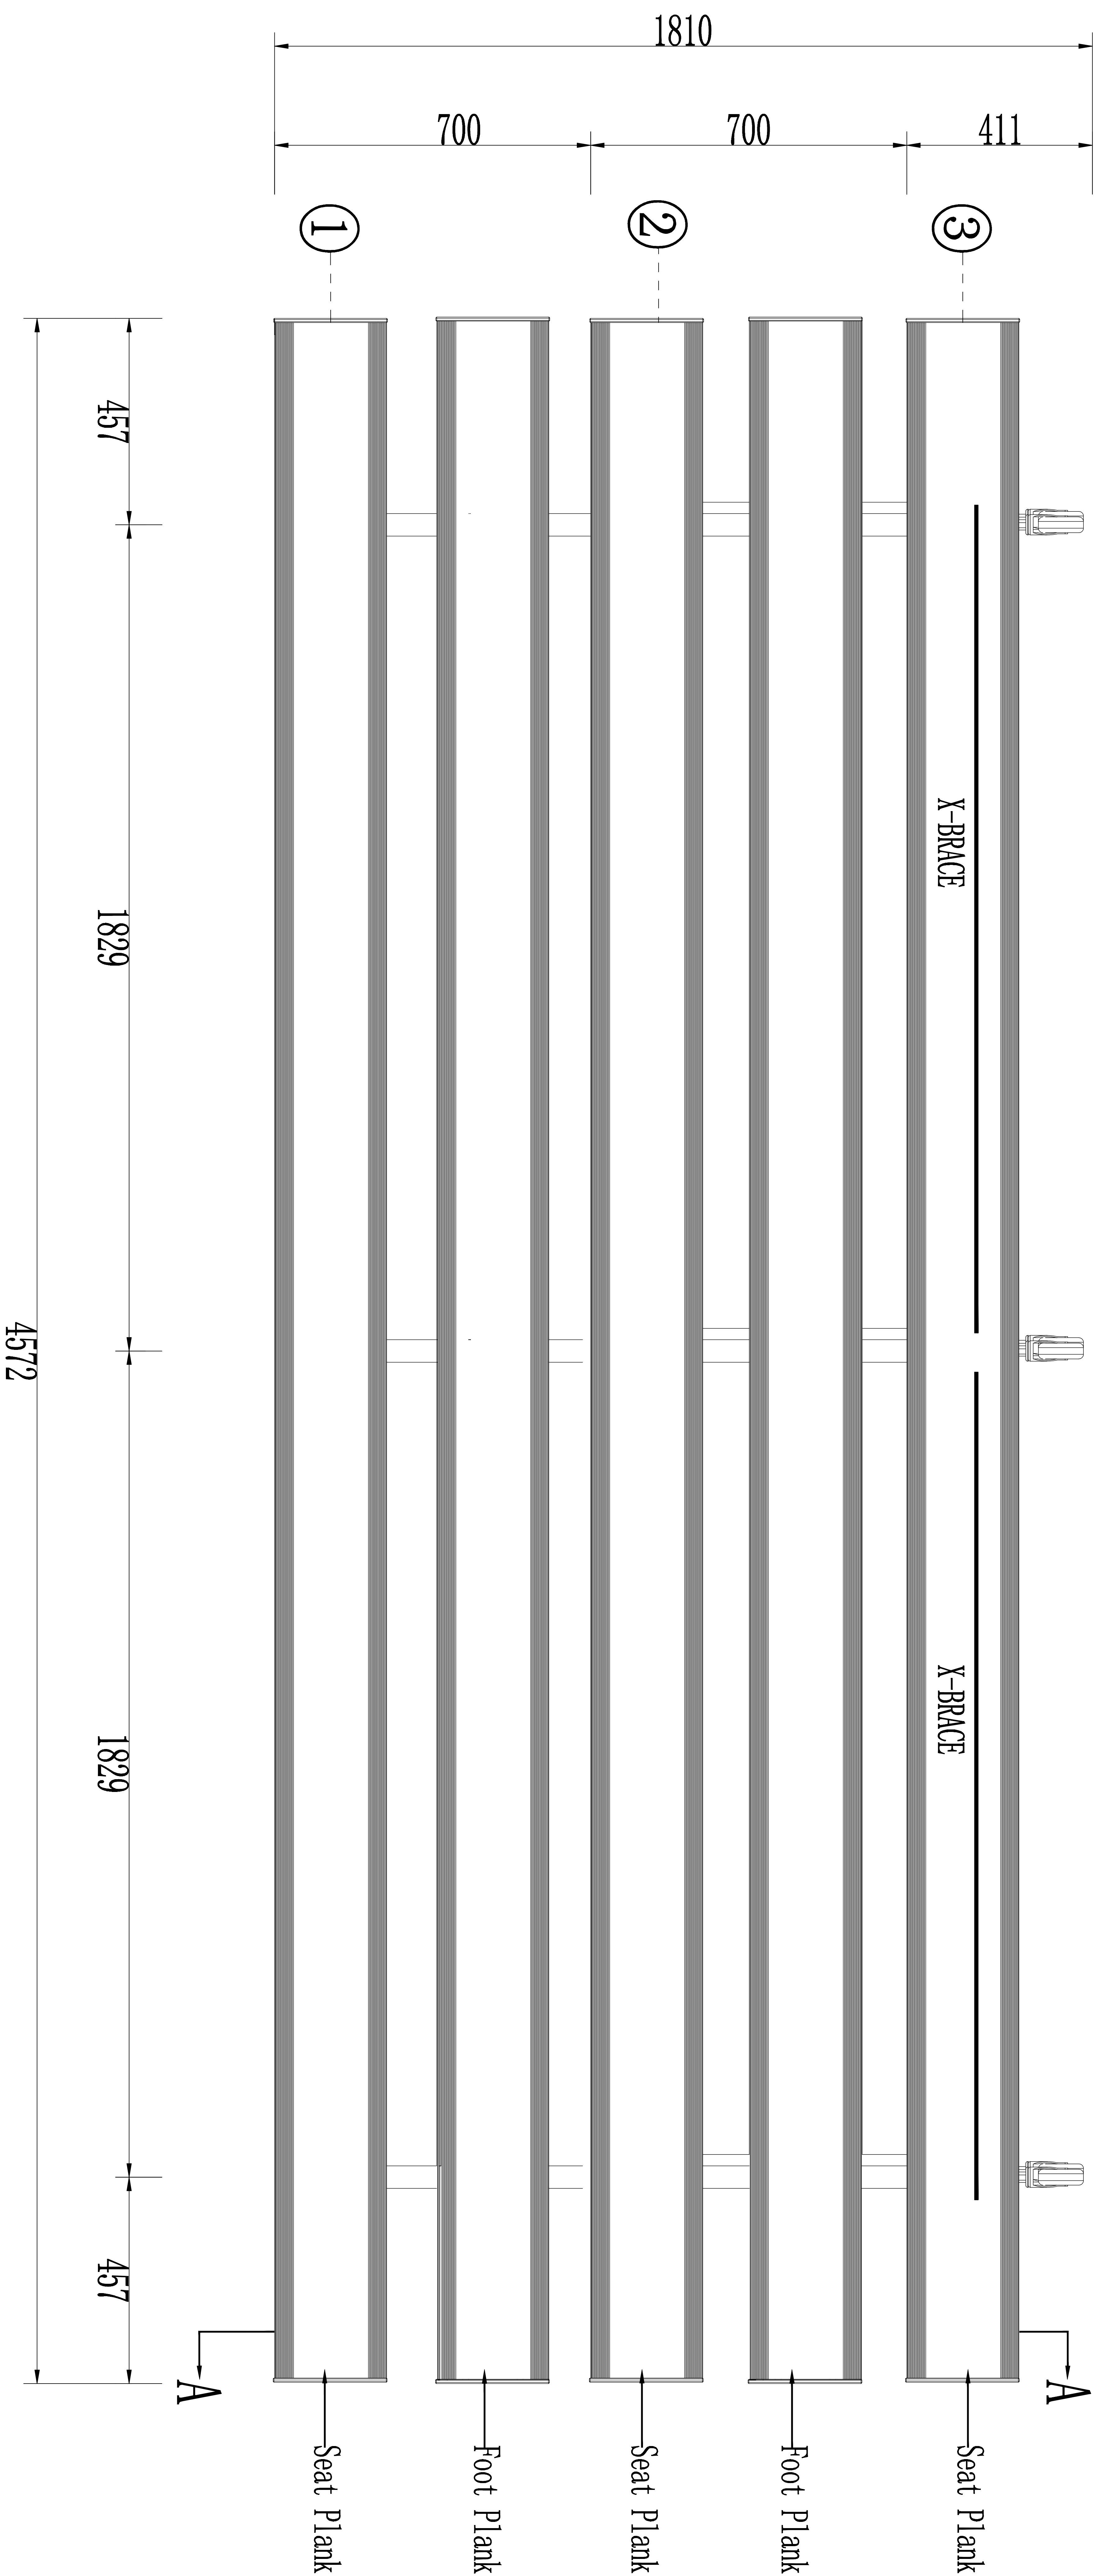

Size table	S	M	L	XL
Row Spacing	650mm	700mm	750mm	800mm

SEATING PLAN

UNIT : mm

		Mountain bleacher	
SCALE	1:100	ID	3F-W700-F397-S291
DATE	2020/7/27	https://www.mountainbleacher.com	
DESIGN	Mr. Lau	Tel: 008615070297138 / 00861887922225	
CHECK	Mr. Cheung	E-mail: dong@mountainbleacher.com	
TITLE		NO.	1