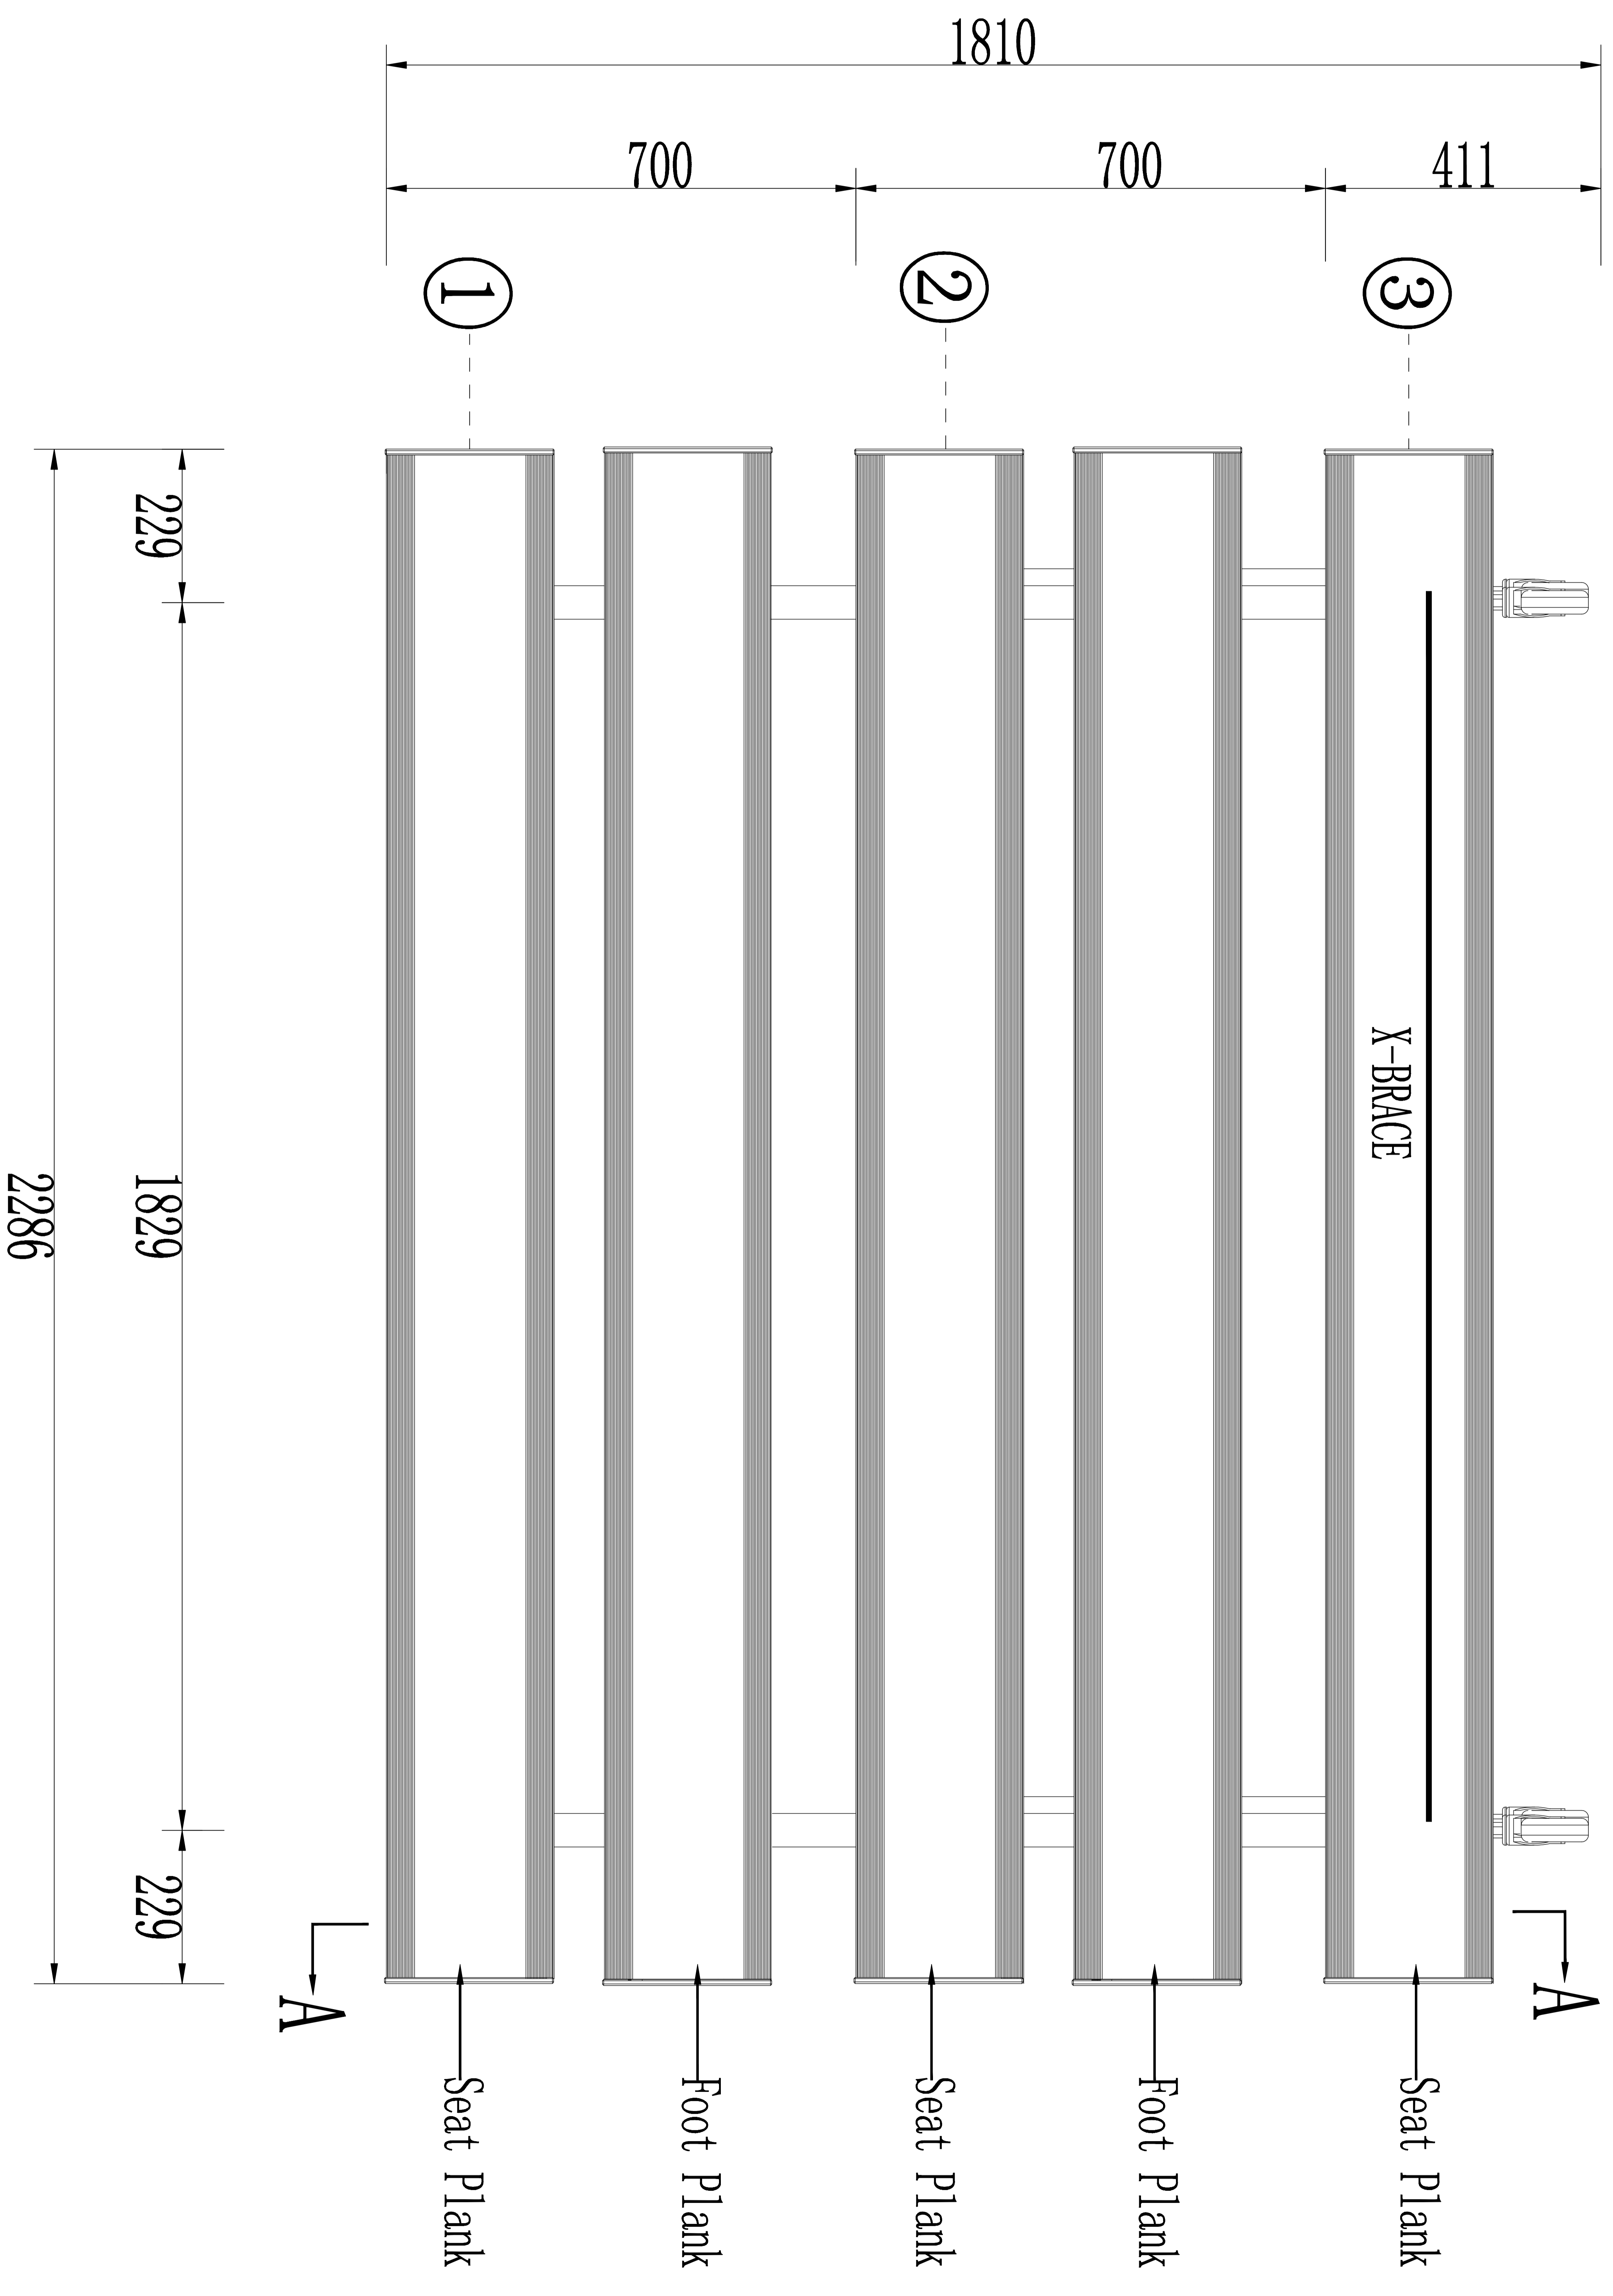

Size table	S	M	L	XL
Row Spacing	650mm	700mm	750mm	800mm

# SEATING PLAN

UNIT : mm

**Mountain bleacher**

SCALE	1:100	ID	3F-W700-F397-S291
DATE	2020/7/27	https://www.mountainbleacher.com	
DESIGN	Mr. Lau	Tel: 008615070297138 / 008618879222225	
CHECK	Mr. Cheung	E-mail: dong@mountainbleacher.com	
TITLE			